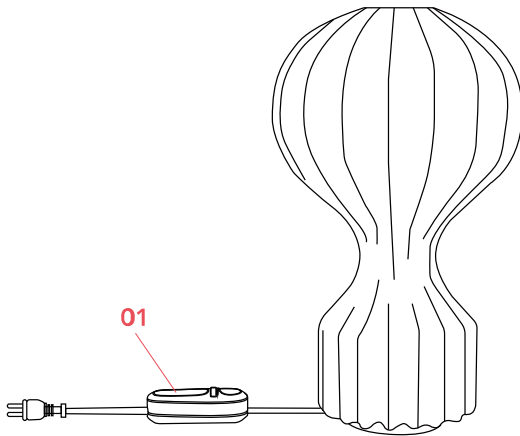

Spare Parts

01. New White Dimmer Switch

RF28205