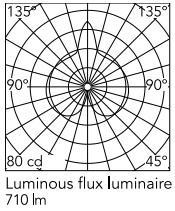

Schematic light drawing

Photometric

Lighting type	Total
Light distribution	Symmetric
Extreme cut off	No

Electrical

Insulation class	II
Frequency (Hz)	50/60
Main voltage (Vac)	220-240
Dimmable	Yes
Dimming interface	Dimmer Integrated
Plug type	Type C
Batteries inside	No