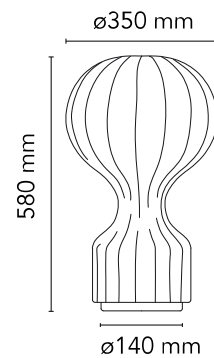

FLOS

F2601009 White

Gatto

Designed by Achille and Pier Giacomo Castiglioni, 1960

Halogen - 60W

Table lamp providing diffused light. White powder coated internal steel structure sprayed with a unique "cocoon" resin to create the diffuser which is then protected by a transparent sprayed on finish. On the cable there is the electronic dimmer which allows the regulation of light brightness.

Are you a professional and your project needs consulting and support?

[BOOK AN APPOINTMENT](#)

Main specifications

EAN	8059607002056
Mounting	Table
Environments	Indoor dry location
Light source type	Bulb
Light sources included	No
Lamp category	Halogen
Lamp holders	E27
Ilcos	HSGSA
Number of lamps	1
Power (W)	60

Physical

Colour	White
Length (mm)	350
Cord colour	White
Cord length (mm)	1800
Net weight (kg)	1.65
Package height (mm)	800
Package width (mm)	440
Package length (mm)	440
Package volume (m3)	0.15
IP internal	20