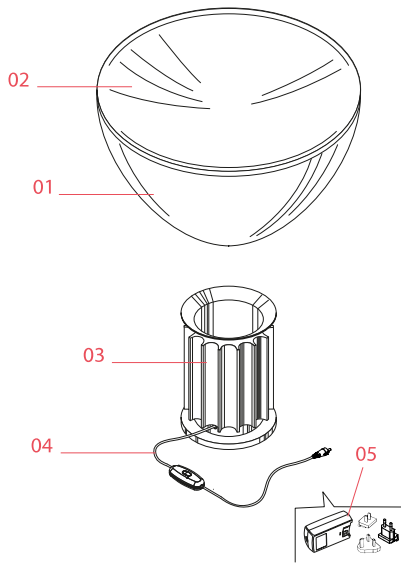

Spare Parts

01.	Taccia LED transparent diffuser & reflector (PMMA)	F6609000
02.	Taccia Led Shiny white reflector	RF00780
03.	Taccia led Anodized silver base	F6608004
04.	Taccia Led Black jack plug with cable and push dimmer	RF6608100
05.	Black plug assembly kit & 48V driver	RF6600130