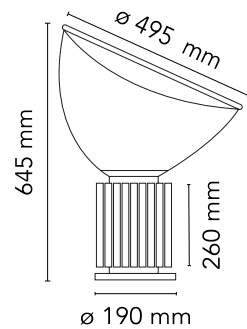

FLOS

F6607004 Silver

Taccia (PMMA)

Designed by Achille and Pier Giacomo Castiglioni, 1962

28W - 2700K

Table lamp providing indirect and reflected light. Reflector in painted aluminium, gloss white on the outside and matt white on the inside. Directionable diffuser in transparent PMMA. Body in matt black or naturally anodized extruded aluminium. Base in nickel-plated metal. Electric cable of useful length 220 cm, with dimmer switch for ON/OFF and adjustment of the light flow between 10-100%. Plug-in power supply with interchangeable plugs.

Are you a professional and your project needs consulting and support?

[BOOK AN APPOINTMENT](#)

Main specifications

Mounting	Table
Environments	Indoor dry location
Light source type	LED
Light sources included	Yes
LED type	LED array
Power (W)	28

Physical

Colour	Silver
Length (mm)	190
Cord colour	Black
Cord length (mm)	2200
Net weight (kg)	8
Package volume (m3)	0.18
IP internal	20

Download

- [Mounting instructions](#)  PDF
- [Mounting instructions](#)  PDF