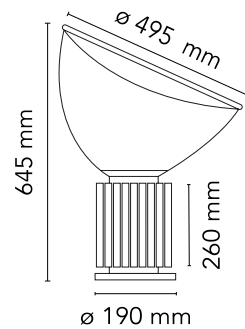

FLOS

F6602004 Silver

Taccia

Designed by Achille and Pier Giacomo Castiglioni, 1962

28W - 2700K

Table lamp providing indirect and reflected light. Reflector in painted aluminium, gloss white on the outside and matt white on the inside. Directionable diffuser in transparent mouth-blown glass. Body in black, matt white, silver anodized or bronze anodized aluminium. Base in nickel-plated metal. Electric cable of useful length 220 cm, with dimmer switch for ON/OFF and adjustment of the light flow between 10-100%. Plug-in power supply with interchangeable plugs.

Are you a professional and your project needs consulting and support?

[BOOK AN APPOINTMENT](#)

Main specifications

Mounting	Table
Environments	Indoor dry location
Light source type	LED
Light sources included	Yes
LED type	LED array
Power (W)	28

Physical

Colour	Silver
Length (mm)	190
Cord colour	Black
Cord length (mm)	2200
Net weight (kg)	11.14
Package volume (m3)	0.18
IP internal	20

Download

Mounting instructions	↓ PDF
Mounting instructions	↓ PDF
Mounting instructions	↓ PDF