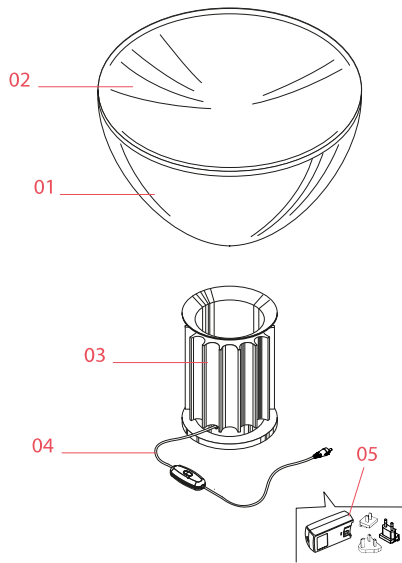

Spare Parts

01.	Taccia transparent diffuser & reflector	F6510000
02.	Taccia Led Shiny white reflector	RF00780
03.	Taccia led Anodized silver base	F6608004
04.	Taccia Led Black jack plug with cable and push dimmer	RF6608100
05.	Black plug assembly kit & 48V driver	RF6600130