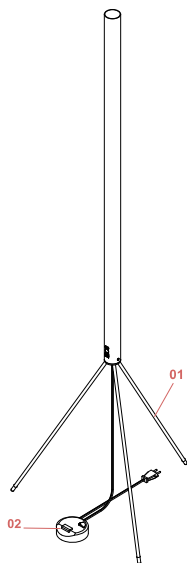

## Luminator

Designed by Achille and Pier Giacomo Castiglioni, 1954

Floor lamp providing indirect light. Bulb with reflector. Iron stem with painted finish. Painted galvanized metal legs.

Are you a professional and your project needs consulting and support?

### Technical Drawings

[2D](#)  ZIP

[3D](#)  ZIP

## Spare Parts

- |     |   |           |
|-----|---|-----------|
| 01. | Luminator Black leg with ring             | RF3770231 |
| 02. | Led rondo' dimmer 220/240v 40-250w 4-100w | RF28045   |

RF3770231