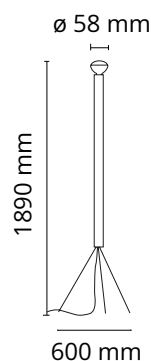

## Luminator

Designed by Achille and Pier Giacomo Castiglioni, 1954

Floor lamp providing indirect light. Bulb with reflector. Iron stem with painted finish. Painted galvanized metal legs.

Are you a professional and your project needs consulting and support?

### Physical

Colour	Red
Length (mm)	500
Cord colour	Black
Cord length (mm)	2800
Net weight (kg)	3.6
Package height (mm)	120
Package width (mm)	1515
Package length (mm)	140
Package volume (m3)	0.03
IP internal	20