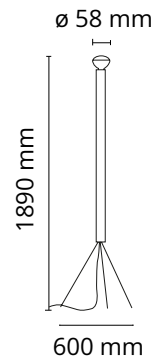

## Luminator

Designed by Achille and Pier Giacomo Castiglioni, 1954

Floor lamp providing indirect light. Bulb with reflector. Iron stem with painted finish. Painted galvanized metal legs.

Are you a professional and your project needs consulting and support?

### Physical

Colour	Lite Blue
Length (mm)	500
Cord colour	Black
Cord length (mm)	2800
Net weight (kg)	3.6
Package height (mm)	120
Package width (mm)	1515
Package length (mm)	140
Package volume (m3)	0.03
IP internal	20