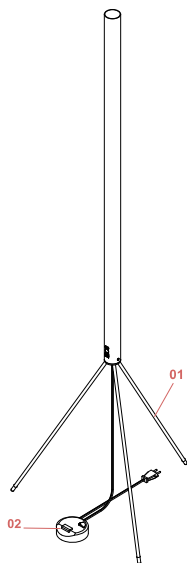

## Luminator

Designed by Achille and Pier Giacomo Castiglioni, 1954

Floor lamp providing indirect light. Bulb with reflector. Iron stem with painted finish. Painted galvanized metal legs.

Are you a professional and your project needs consulting and support?

### Technical Drawings

2D [↓ ZIP](#)

3D [↓ ZIP](#)

## Spare Parts

- |     |   |           |
|-----|---|-----------|
| 01. | Luminator Black leg with ring             | RF3770231 |
| 02. | Led rondo' dimmer 220/240v 40-250w 4-100w | RF28045   |

RF3770231