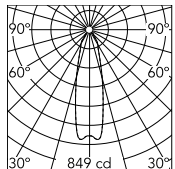

Physical

Colour	Aluminium
Length (mm)	360
Cord colour	White
Cord length (mm)	2200
Canopy colour	White
Canopy length/diameter (mm)	89
Canopy width (mm)	89
Canopy height (mm)	41
Net weight (kg)	1.4
Package height (mm)	280
Package width (mm)	425
Package length (mm)	420
Package volume (m3)	0.05
IP internal	20

Download

[Mounting instructions](#)  PDF

Photometric Files

[LDT / IES](#)  LDT

Technical Drawings

[2D](#)  ZIP

[3D](#)  ZIP

Schematic light drawing