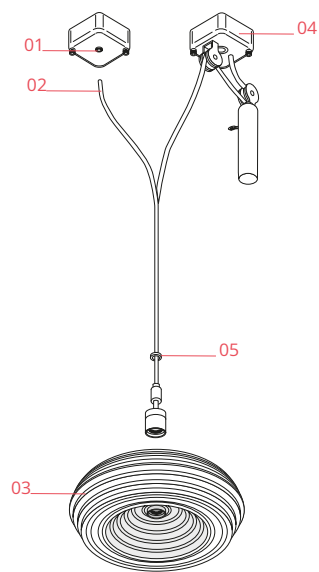

FLOS

F6500000 Aluminium

Splügen Bräu

Designed by Achille and Pier Giacomo Castiglioni, 1961

Halogen - 70W

Suspension fixture providing direct lighting. Polished and protected with transparent paint, spun aluminum reflector. Steel ceiling fitting, vacuum-formed ABS rose with gloss white finish.

Physical

Colour	Aluminium
Length (mm)	360
Cord colour	White
Cord length (mm)	2200
Canopy colour	White
Canopy length/diameter (mm)	89
Canopy width (mm)	89
Canopy height (mm)	41
Net weight (kg)	1.4
Package height (mm)	280
Package width (mm)	425
Package length (mm)	420
Package volume (m3)	0.05
IP internal	20

Bulbs

NOT INCLUDED

RF32771

LED Lamp 11W lm E27 220-240V

2700K A70

Spare Parts

- | | | |
|-----|--|-----------|
| 01. | Splugen Brau Complete ceiling rose | RF6500109 |
| 02. | Splugen Brau Electric wiring 2,5mt | RF04637 |
| 03. | Splugen Brau Zapon-varnished reflector | RF00750 |
| 05. | Splugen Brau Ring nut | RF06821 |

RF6500109
Splugen Brau Complete ceiling
rose

RF04637
Splugen Brau Electric wiring 2,5mt

RF00750
Splugen Brau Zapon-varnished
reflector

RF06821
Splugen Brau Ring nut