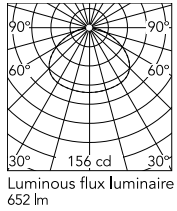

### Physical

Colour	White
Length (mm)	110
Cord colour	Black
Cord length (mm)	4000
Canopy colour	White
Canopy length/diameter (mm)	64
Canopy height (mm)	20
Net weight (kg)	3.5
Package height (mm)	90
Package width (mm)	150
Package length (mm)	610
Package volume (m3)	0.01
IP internal	20

### Technical Drawings

2D [↓ ZIP](#)

3D [↓ ZIP](#)

[🔒 Bim](#) [↓ ZIP](#)

## Schematic light drawing

h(m)	E(lx)	D(m)
1	156	4.37
2	39	8.75
3	17	13.12
4	10	17.50
5	6	21.87