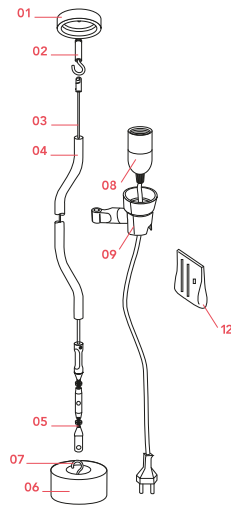

## Parentesi

Designed by Achille Castiglioni and Pio Manzu, 1971

Halogen - 150W

Lamp providing direct light. Lamp moves vertically via sliding of a painted or nickel-plated shaped steel tube on a ceiling-to-floor steel cable (4000 mm long). Fixture head made of injection-molded black elastomer housing a switch. Length of power cord from lamp-holder 4000 mm. Net weight 3 kg.

## Schematic light drawing

h(m)	E(lx)	D(m)
1	156	4.37
2	39	8.75
3	17	13.12
4	10	17.50
5	6	21.87

## Bulbs

NOT INCLUDED

RF35355

LED Lamp 13W E27 220-240V  
2700K R125

NOT INCLUDED

RF32366

LED Lamp 12W E27 220-240V  
2700K R125

## Spare Parts

01.	Parentesi White ceiling rose assembly	RF5400109
02.	Anchor hook screw	RF06745
03.	Parentesi 4m steel cable	RF01442
03.	Parentesi 6m steel cable	RF01444
04.	White tube	RF02599
05.	Parentesi inox turnbuckle & grub screw	RF01438
06.	Parentesi Base assembly new type	RF5601600
07.	Parentesi Hook and nut	RF06747
08.	Parentesi switch assembly	RF04633
09.	Parentesi rubber support	RF35511
12.	Kit wire ties and screw	RF5600200