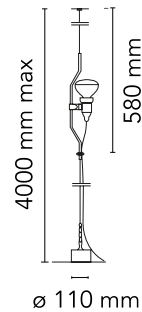

FLOS

F5400009 White

Parentesi

Designed by Achille Castiglioni and Pio Manzu, 1971

Halogen - 150W

Lamp providing direct light. Lamp moves vertically via sliding of a painted or nickel-plated shaped steel tube on a ceiling-to-floor steel cable (4000 mm long). Fixture head made of injection-molded black elastomer housing a switch. Length of power cord from lamp-holder 4000 mm. Net weight 3 kg.

Are you a professional and your project needs consulting and support?

BOOK AN APPOINTMENT