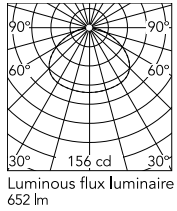

Schematic light drawing

h(m)	E(lx)	D(m)
1	156	4.37
2	39	8.75
3	17	13.12
4	10	17.50
5	6	21.87

Photometric

Lighting type	Direct
Light distribution	Symmetric
Extreme cut off	No

Electrical

Insulation class	II
Frequency (Hz)	50/60
Main voltage (Vac)	220-250
Dimmable	Yes
Dimming interface	Switch Integrated (Remote Dimmable)
Plug type	Type C
Batteries inside	No