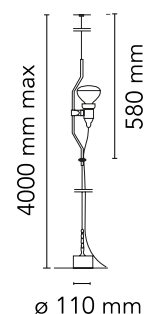

FLOS

F5400058 Nickel

Parentesi

Designed by Achille Castiglioni and Pio Manzu, 1971

Halogen - 150W

Lamp providing direct light. Lamp moves vertically via sliding of a painted or nickel-plated shaped steel tube on a ceiling-to-floor steel cable (4000 mm long). Fixture head made of injection-molded black elastomer housing a switch. Length of power cord from lamp-holder 4000 mm. Net weight 3 kg.

Are you a professional and your project needs consulting and support?

BOOK AN APPOINTMENT

Main specifications

EAN	8059607020296
Mounting	Suspension
Environments	Indoor dry location
Light source type	Bulb
Light sources included	No
Lamp category	Halogen
Lamp holders	E27
Icos	HSGSR
Number of lamps	1
Power (W)	150

Physical

Colour	Nickel
Length (mm)	110
Cord colour	Black
Cord length (mm)	4000
Canopy colour	Nickel
Canopy length/diameter (mm)	64
Canopy height (mm)	20
Net weight (kg)	3.5
Package height (mm)	90
Package width (mm)	150
Package length (mm)	610
Package volume (m3)	0.01
IP internal	20

Schematic light drawing

h(m)	E(lx)	D(m)
1	156	4.37
2	39	8.75
3	17	13.12
4	10	17.50
5	6	21.87

Photometric

Lighting type	Direct
Light distribution	Symmetric
Extreme cut off	No

Electrical

Insulation class	II
Frequency (Hz)	50/60
Main voltage (Vac)	220-250
Dimmable	Yes
Dimming interface	Switch Integrated (Remote Dimmable)
Plug type	Type C
Batteries inside	No