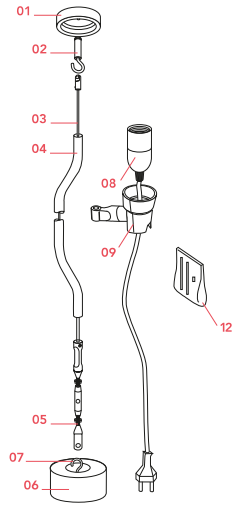

FLOS

F5400058 Nickel

Parentesi

Designed by Achille Castiglioni and Pio Manzu, 1971

Halogen - 150W

Lamp providing direct light. Lamp moves vertically via sliding of a painted or nickel-plated shaped steel tube on a ceiling-to-floor steel cable (4000 mm long). Fixture head made of injection-molded black elastomer housing a switch. Length of power cord from lamp-holder 4000 mm. Net weight 3 kg.

Physical

Colour	Nickel
Length (mm)	110
Cord colour	Black
Cord length (mm)	4000
Canopy colour	Nickel
Canopy length/diameter (mm)	64
Canopy height (mm)	20
Net weight (kg)	3.5
Package height (mm)	90
Package width (mm)	150
Package length (mm)	610
Package volume (m3)	0.01
IP internal	20

NOT INCLUDED

RF32366

LED Lamp 12W E27 220-240V
2700K R125

Spare Parts

01.	Parentesi Nickel ceiling rose assembly	RF5400158
02.	Anchor hook screw	RF06745
03.	Parentesi 4m steel cable	RF01442
03.	Parentesi 6m steel cable	RF01444
04.	Nickel tube	RF02896
05.	Parentesi inox turnbuckle & grub screw	RF01438
06.	Parentesi Base assembly new type	RF5601600
07.	Parentesi Hook and nut	RF06747
08.	Parentesi switch assembly	RF04633
09.	Parentesi rubber support	RF35511
12.	Kit wire ties and screw	RF5600200

RF5400158
Parentesi Nickel ceiling rose assembly

RF06745
Anchor hook screw

RF01442
Parentesi 4m steel cable

RF01444
Parentesi 6m steel cable

RF02896
Nickel tube

RF01438
Parentesi inox turnbuckle & grub screw