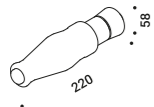

Optional accessories / Accessori opzionali

Installation kits / Kit d'installazione

Driver connector IP68 / Connettore driver IP68 Included
1 Piece 1A1660000.00.00

Bulbs / Lampadine

LED - E27 - A60 Not included
220-240V - 11,2W - 360°
2700K - 1521lm - CRI >90
Energy Efficiency D - Dimmable
1Y0330790

Other accessories / Altri accessori

IP65 Schuko adapter / Adattatore Schuko IP65 Not included
IP65 1A2950000.00.00

The sizes are expressed in millimeters.