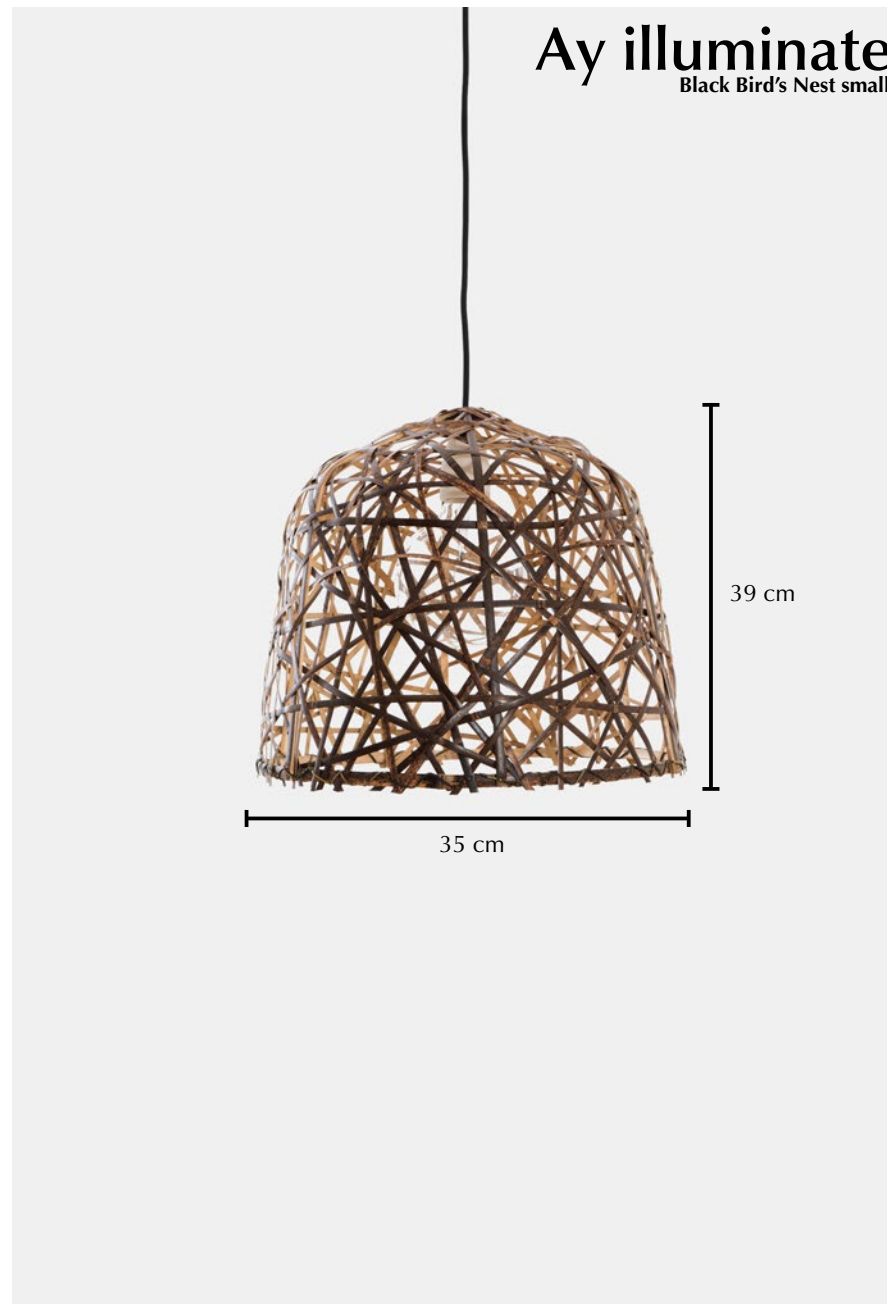

Black Bird's Nest small

Lamp

Ref. code (shade)	990.100.01
Ref. code (including pendant)	990.100.01/P
Product name	Black Bird's Nest small
Product family	Bird's Nest
Colour	Black bamboo
Material	Bamboo
Size	ø 35 cm × 39 cm
Weight	0,3 kg
Country of origin	China
Design by	Ay illuminate
Packaging info	2 per box
Packaging dimension	40 cm × 40 cm × 53 cm
Packaging weight (including product)	1,8 kg

Pendant

Ref. code	100.010.01
Pendant material	Porcelain
Pendant fitting	E27 max. 60 watt
Pendant suitable for dimmer	Yes
Weight	458 grams
Cord length	300 cm
Cord material	Black textile covered
Ceiling rose diameter	ø 12,5 cm
Ceiling-rose material	Metal
Ceiling-rose colour	Black
Assembled in	The Netherlands
Packaging info	1 per box
Packaging dimension	17,5 cm × 17,5 cm × 11 cm
Packaging weight (including product)	541 grams