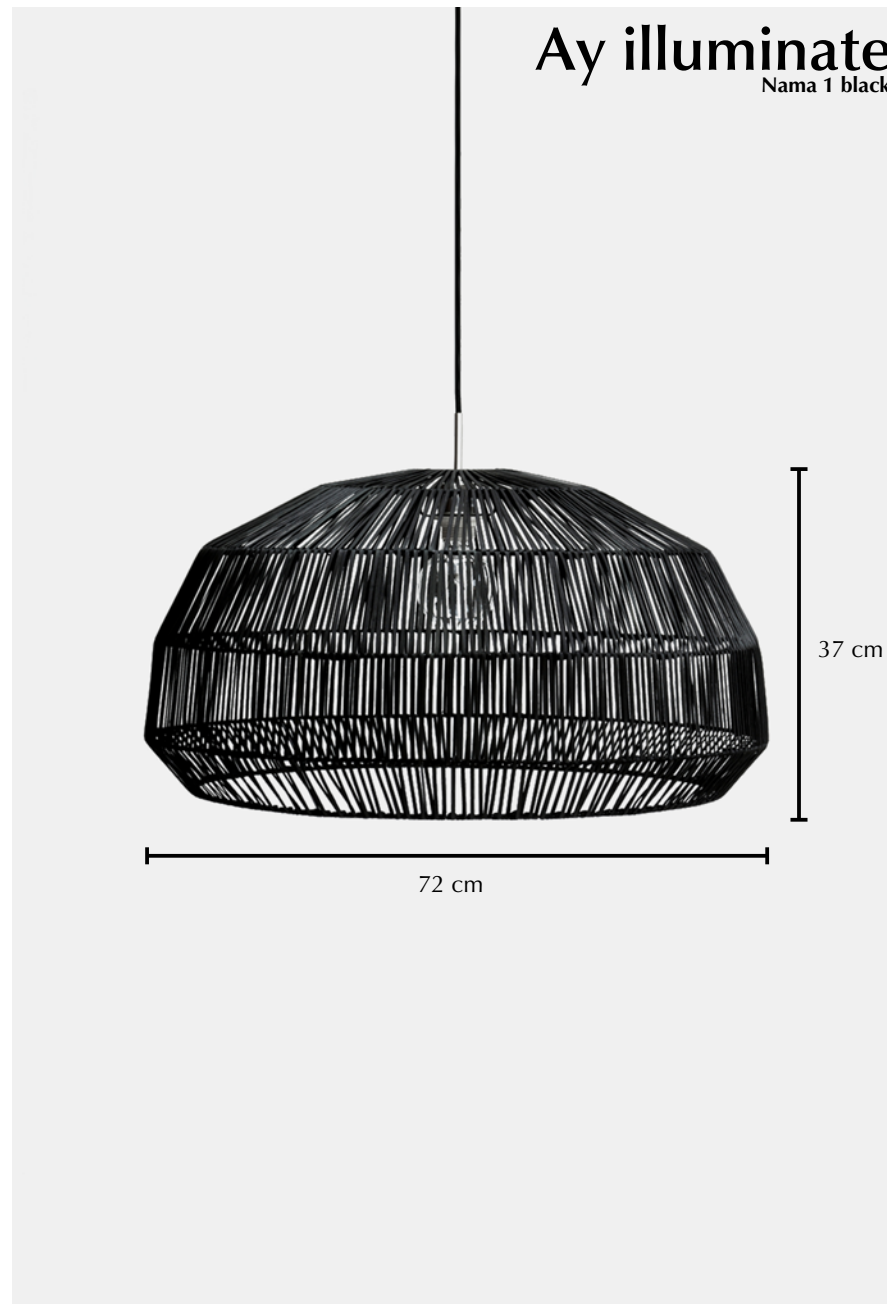

Nama 1 black

Lamp

Ref. code (shade)	411.100.01
Ref. code (including pendant)	411.100.01/P
Product name	Nama 1 black
Product family	Nama
Colour	Black
Material	Rattan
Size	ø 72 cm × 37 cm
Weight	1,1 kg
Country of origin	China
Design by	Ay illuminate
Packaging info	2 per box
Packaging dimension	75 cm × 75 cm × 78 cm
Packaging weight (including product)	4,5 kg

Pendant

Ref. code	100.050.01
Pendant material	Metal
Pendant fitting	E27 max. 60 watt
Pendant suitable for dimmer	Yes
Weight	365 grams
Cord length	300 cm
Cord material	Black textile covered
Ceiling rose diameter	ø 12,5 cm
Ceiling-rose material	Metal
Ceiling-rose colour	Brushed metal
Country of origin	China
Packaging info	1 per box
Packaging dimension	11 cm × 11 cm × 14 cm
Packaging weight (including product)	440 grams