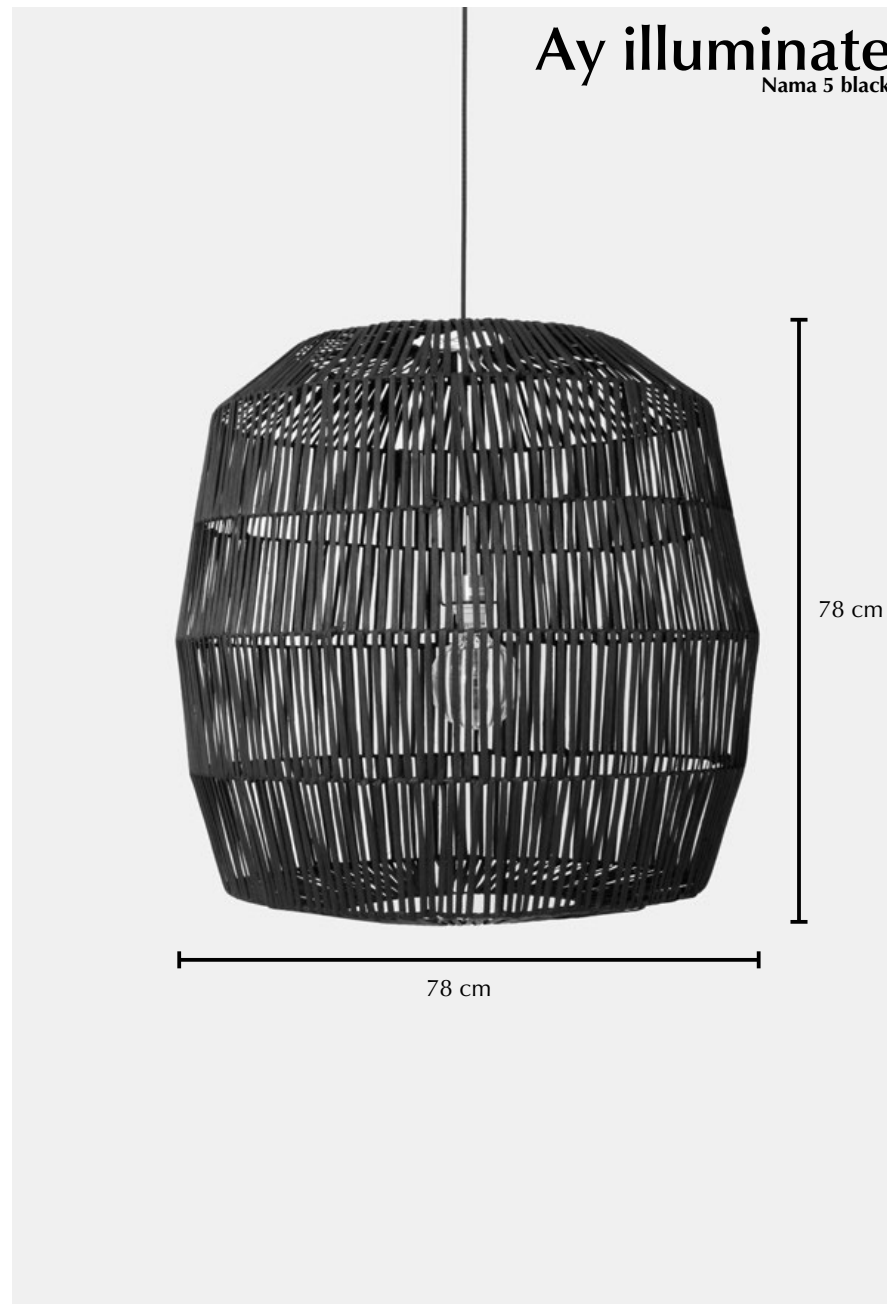

Nama 5 black

Lamp

Ref. code (shade)	415.100.03
Ref. code (including pendant)	415.100.03/P
Product name	Nama 5 black
Product family	Nama
Colour	Black
Material	Rattan
Size	ø 78 cm × 78 cm
Weight	3 kg
Country of origin	China
Design by	Ay illuminate
Packaging info	1 per box
Packaging dimension	80 cm × 80 cm × 80 cm
Packaging weight (including product)	6,3 kg

Pendant

Ref. code	100.050.01
Pendant material	Metal
Pendant fitting	E27 max. 60 watt
Pendant suitable for dimmer	Yes
Weight	365 grams
Cord length	300 cm
Cord material	Black textile covered
Ceiling rose diameter	ø 12,5 cm
Ceiling-rose material	Metal
Ceiling-rose colour	Brushed metal
Country of origin	China
Packaging info	1 per box
Packaging dimension	11 cm × 11 cm × 14 cm
Packaging weight (including product)	440 grams