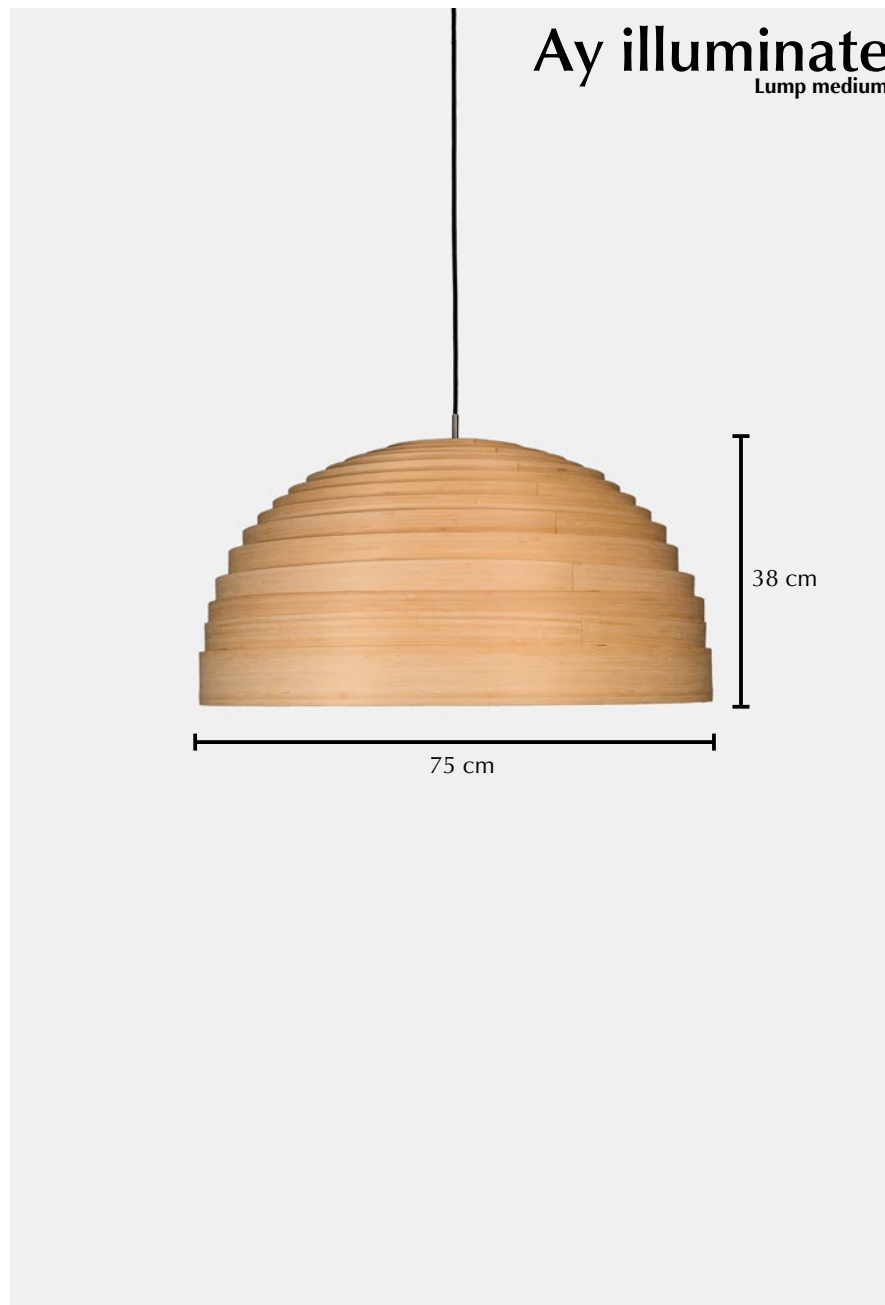

## Lamp

Ref. code (shade)	270.101.02
Ref. code (including pendant)	270.101.02/P
Product name	Lump medium
Product family	Lump
Colour	Natural
Material	Bamboo
Size	ø 75 cm × 38 cm
Weight	2,3 kg
Country of origin	China
Design by	Ay illuminate
Packaging info	1 per box
Packaging dimension	77 cm × 77 cm × 41 cm
Packaging weight (including product)	4,5 kg

## Pendant

Ref. code	100.050.01
Pendant material	Metal
Pendant fitting	E27 max. 60 watt
Pendant suitable for dimmer	Yes
Weight	365 grams
Cord length	300 cm
Cord material	Black textile covered
Ceiling rose diameter	ø 12,5 cm
Ceiling-rose material	Metal
Ceiling-rose colour	Brushed metal
Country of origin	China
Packaging info	1 per box
Packaging dimension	11 cm × 11 cm × 14 cm
Packaging weight (including product)	440 grams