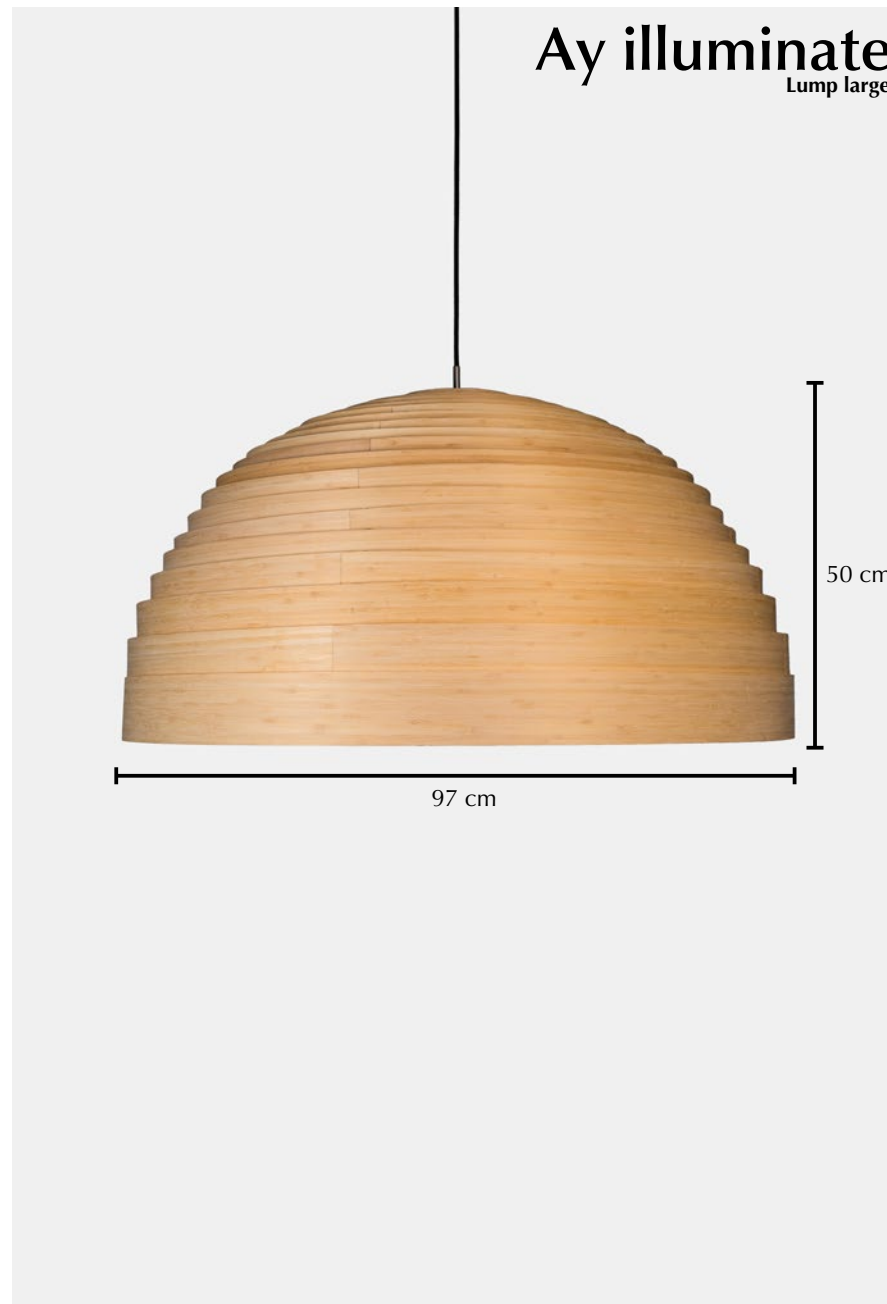

# Lump large

## Lamp

Ref. code (shade)	270.101.03
Ref. code (including pendant)	270.101.03/P
Product name	Lump large
Product family	Lump
Colour	Natural
Material	Bamboo
Size	ø 97 cm × 50 cm
Weight	4,5 kg
Country of origin	China
Design by	Ay illuminate
Packaging info	1 per box
Packaging dimension	100 cm × 100 cm × 53 cm
Packaging weight (including product)	7 kg

## Pendant

Ref. code	100.050.01
Pendant material	Metal
Pendant fitting	E27 max. 60 watt
Pendant suitable for dimmer	Yes
Weight	365 grams
Cord length	300 cm
Cord material	Black textile covered
Ceiling rose diameter	ø 12,5 cm
Ceiling-rose material	Metal
Ceiling-rose colour	Brushed metal
Country of origin	China
Packaging info	1 per box
Packaging dimension	11 cm × 11 cm × 14 cm
Packaging weight (including product)	440 grams