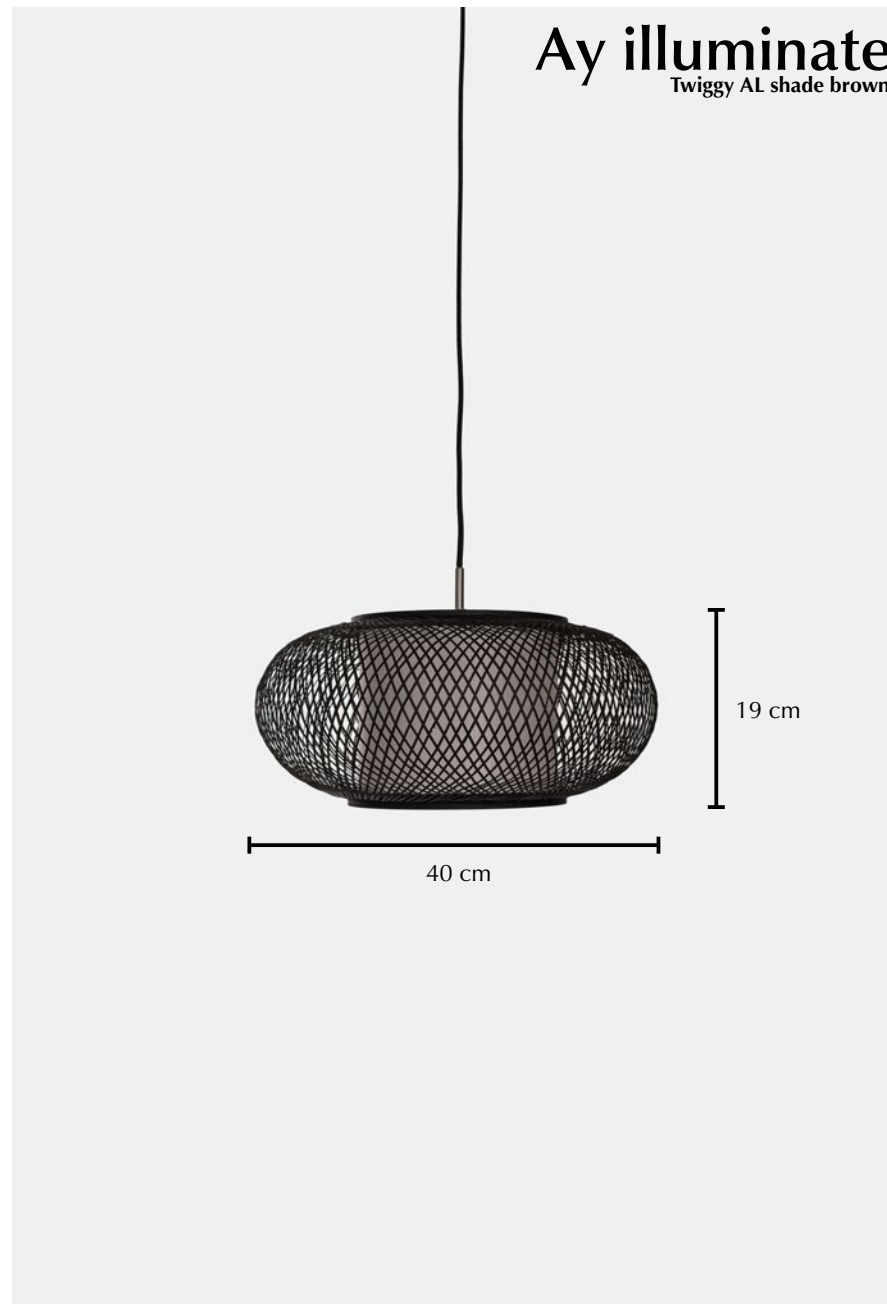

Twiggy AL shade brown

Lamp

Ref. code	775.020.01
Product name	Twiggy AL shade brown
Product family	Twiggy
Colour	Brown
Material	Bamboo
Size	ø 40 cm × 19 cm
Weight	0,3 kg
Country of origin	China
Design by	Ay illuminate
Packaging info	2 per box
Packaging dimension	40 cm × 40 cm × 46 cm
Packaging weight (including product)	2,3 kg

Pendant

Ref. code	100.050.01
Pendant material	Metal
Pendant fitting	E27 max. 60 watt
Pendant suitable for dimmer	Yes
Weight	365 grams
Cord length	300 cm
Cord material	Black textile covered
Ceiling rose diameter	ø 12,5 cm
Ceiling-rose material	Metal
Ceiling-rose colour	Brushed metal
Country of origin	China
Packaging info	1 per box
Packaging dimension	11 cm × 11 cm × 14 cm
Packaging weight (including product)	440 grams