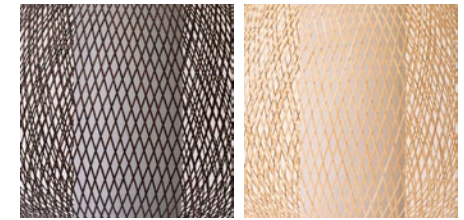

Twiggy AL shade brown

Lamp

Ref. code	775.020.01
Product name	Twiggy AL shade brown
Product family	Twiggy
Colour	Brown
Material	Bamboo
Size	ø 40 cm × 19 cm
Weight	0,3 kg
Country of origin	China
Design by	Ay illuminate
Packaging info	2 per box
Packaging dimension	40 cm × 40 cm × 46 cm
Packaging weight (including product)	2,3 kg

Pendant

Ref. code	100.050.01
Pendant material	Metal
Pendant fitting	E27 max. 60 watt
Pendant suitable for dimmer	Yes
Weight	365 grams
Cord length	300 cm
Cord material	Black textile covered
Ceiling rose diameter	ø 12,5 cm
Ceiling-rose material	Metal
Ceiling-rose colour	Brushed metal
Country of origin	China
Packaging info	1 per box
Packaging dimension	11 cm × 11 cm × 14 cm
Packaging weight (including product)	440 grams

Shade colours

Dark

Natural

 This luminaire is compatible with bulbs of the energy classes:

Ay illuminate 100.050.01 874/2012 

Please note that our products are made of natural materials without any chemical finishing. When exposed to the elements of nature such as sunlight, colours can fade or even change completely. This is a natural irreversible process. Ay illuminate designs products that are meant for indoor use. We reserve the right to correct any errors, inaccuracies or omissions, and to change or update information any time without prior notice.