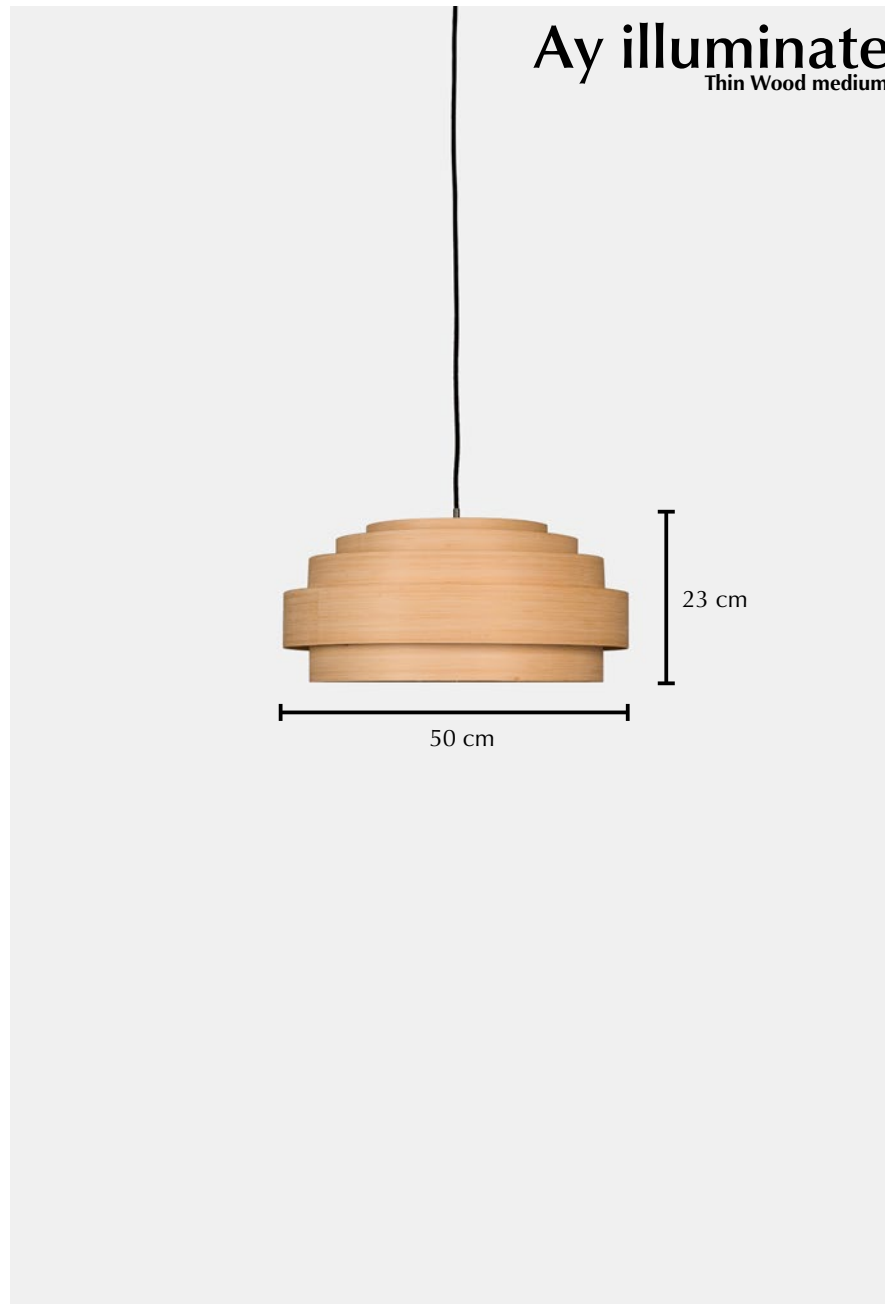

Thin Wood medium

Lamp

Ref. code (shade)	220.101.02
Ref. code (including pendant)	220.101.02/P
Product name	Thin Wood medium
Product family	Thin Wood
Colour	Natural
Material	Bamboo
Size	ø 50 cm × 23 cm
Weight	1,3 kg
Country of origin	China
Design by	Ay illuminate
Packaging info	1 per box
Packaging dimension	52 cm × 52 cm × 29 cm
Packaging weight (including product)	2,4 kg

Pendant

Ref. code	100.050.01
Pendant material	Metal
Pendant fitting	E27 max. 60 watt
Pendant suitable for dimmer	Yes
Weight	365 grams
Cord length	300 cm
Cord material	Black textile covered
Ceiling rose diameter	ø 12,5 cm
Ceiling-rose material	Metal
Ceiling-rose colour	Brushed metal
Country of origin	China
Packaging info	1 per box
Packaging dimension	11 cm × 11 cm × 14 cm
Packaging weight (including product)	440 grams