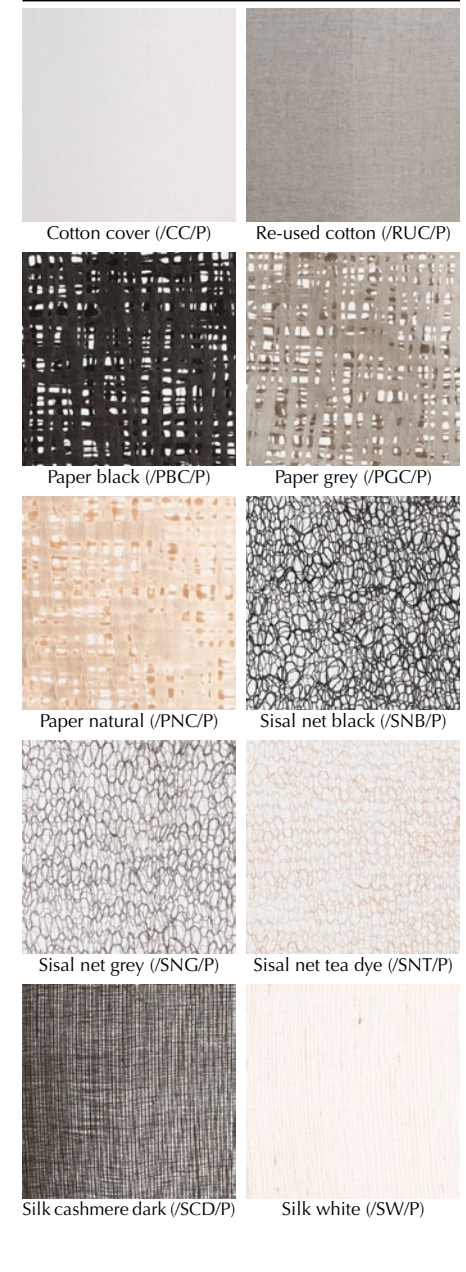

Shade varieties

Please note that our products are made of natural materials without any chemical finishing. When exposed to the elements of nature such as sunlight, colours can fade or even change completely. This is a natural irreversible process. Ay illuminate designs products that are meant for indoor use. We reserve the right to correct any errors, inaccuracies or omissions, and to change or update information any time without prior notice.

Visit www.ayilluminate.com for more information.

Ay illuminate and the Ay illuminate logo are trademarks of Ay illuminate BV.