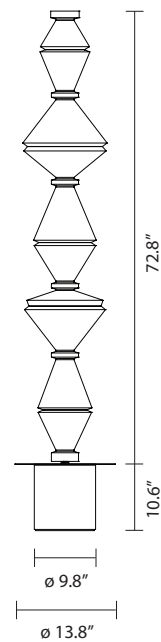

OÏPHORIQUE P PE

by Atelier Oi, 2014

Floor lamp. Steel structure. Black lacquered canopy and black chrome trim disc. Light grey textil diffuser or dark grey fire resistant textil diffuser.

Type: Floor lamp

Environment: Indoor

Structure: Steel

Diffuser: Textil

Voltage: 120 V

Supply: Electrical cord with plug

Cable length: 78.7"

Light source: 2 x G5 Fluo 39W 2700K

OÏPHORIQUE P PE

309030640953 light grey diffuser
309030640952 fire resistant dark grey diffuser

15.7 kg
23.8 kg

IP-20