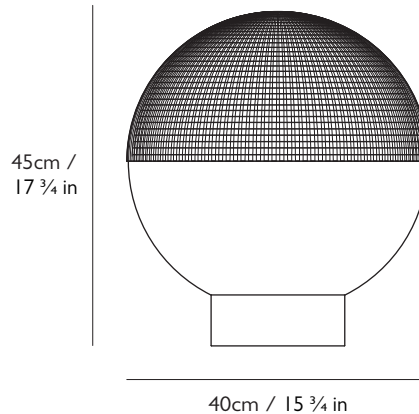

LEE BROOM

LENS FLAIR TABLE LAMP

PRODUCT DETAILS

Name

Lens Flair Table Lamp

Finish & Product Code	110-130v	220-240v
Matte Black ●	LEN0121	LEN0021
Brushed Brass ●	LEN0120	LEN0020

Materials

Steel, transparent polycarbonate

Dimming

Dimmable. Mains voltage. TRIAC / Leading edge.

Certification

UL, cUL (110-130v)
CE, CB (220-240v)

Year of Design

2018

Dimensions

H 45cm x Dia 40cm / H 17 3/4 in x Dia 15 3/4 in

Suspension

Length: 200cm / 78 3/4 in
with in-line switch
Black or gold fabric outer

Base

H 7cm x Dia 18.4cm / H 2 3/4 in x Dia 7 1/4 in
Round steel in matching matte black or brushed brass finish

Weight

Product (net): 5.5 kg / 12.13 lbs
Boxed (gross): 6.6 kg / 14.55 lbs