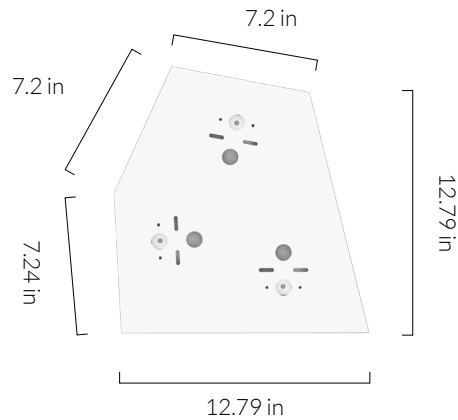

FIXTURE

Type: Pendant
Materials: Brass
Finish: Polished
Ceiling rose dimensions: 80mm x 25mm
Lampholder: E26
Weight: 0.855 lbs
Warranty: 1 year
Input Voltage: 110-120V
Cord: 3 metre cord, Black fabric covered silicone
Luminaire: Class II
Wattage: Max 60 W

Dimmable: Yes

2.56 in

1.57 in

BEST PAIRED WITH

1. Design collection bulbs
2. Feature collection bulbs

OUTER CARTON

Pc/ Ctn: 8
Gross weight: 11.9 lbs
Length: 15in
Width: 15in
Height: 8.3in

EAN US: 5060400151622

FIXTURE

Type: Ceiling Plate
Materials: Steel
Finish: Matte white, powder coated
Warranty: 1 years
Weight: 2.13 lbs
Length: 12.78in
Width: 13.15in
Height: 1.57in

BEST PAIRED WITH

1. Voronoi I
2. Voronoi II
3. Voronoi III
4. Brass/Walnut Pendant