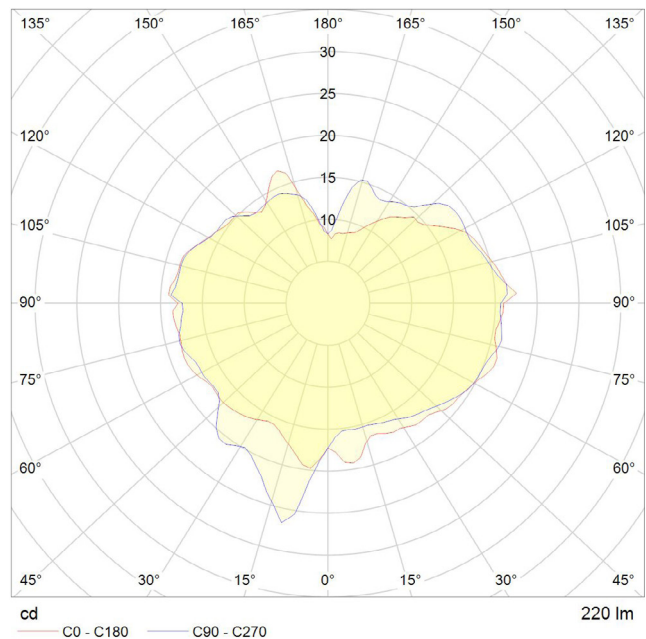

POLAR DIAGRAM

DIMMING

Dimmable: Yes
Dimming type: Trailing edge
Recommended US Dimmer: Lutron - Diva DVVELV-300P-XX
(X denotes faceplate color)

A full list of compatible dimmers is available on request.

OUTER CARTON

Pc/ Ctn: 2
Gross weight: 14.5lbs
Length: 19.8in
Width: 17.3in
Height: 19.6in

IES/LDT FILE

Available upon request.

EAN US: 5060400151592