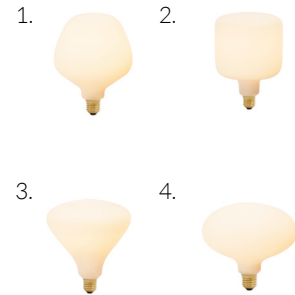

Anodised aluminium pendant, fitted with a braided 3 metre black kink free cord that's easily adjusted by hand. Complete with ceiling rose as standard.

FIXTURE

Type: Pendant
Materials: Anodised aluminium
Finish: Anodised
Ceiling rose dimensions: 80mm x 25mm
Lampholder: E26
Weight: 0.675 lbs
Warranty: 1 year
Input Voltage: 110-120V
Cord: 3 metre cord, Black fabric covered silicone
Luminaire: Class II
Wattage: Max 60 W

Dimmable: Yes

2.56 in

1.57 in

BEST PAIRED WITH

1. Enno / Noma / Oblo / Oval

OUTER CARTON

Pc/ Ctn: 9
Gross weight: 11.9 lbs
Length: 15.0in
Width: 15.0in
Height: 8.3in

EAN US: 5060400150571

IP120

LINEAR CEILING PLATE

tala®

SKU: POD-PLATE-LINE-NP-US-01

Powder-coated, steel ceiling plate that fits four ceiling roses in a uniform row. Securely hooks cords into position, ensuring consistent spacing between each light.

FIXTURE

Type: Ceiling Plate
Materials: Steel
Finish: Matte white, powder coated
Warranty: 1 years
Weight: 7.30 lbs
Length: 35.43in
Width: 7.09in
Height: 0.79in

BEST PAIRED WITH

1. Porcelain Range Bulbs
2. Feature Collection Bulbs
3. Graphite Pendant