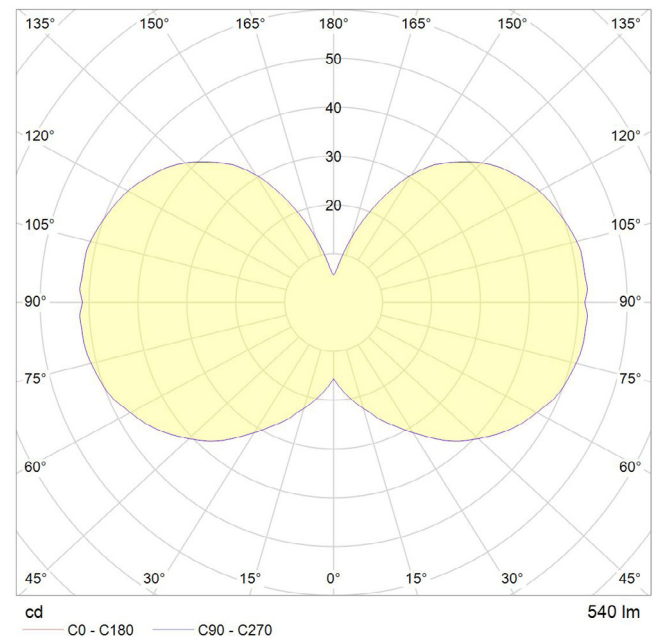

POLAR DIAGRAM

DIMMING

Dimmable: Yes
Dimming type: Trailing edge
Recommended US Dimmer: Lutron - Diva DVVELV-300P-XX
(X denotes faceplate color)

A full list of compatible dimmers is available on request.

OUTER CARTON

Pc/ Ctn: 20
Gross weight: 9.92lbs
Length: 28.7in
Width: 11.8in
Height: 13.4in

IES/LDT FILE

Available upon request.

EAN US: 5060400150311