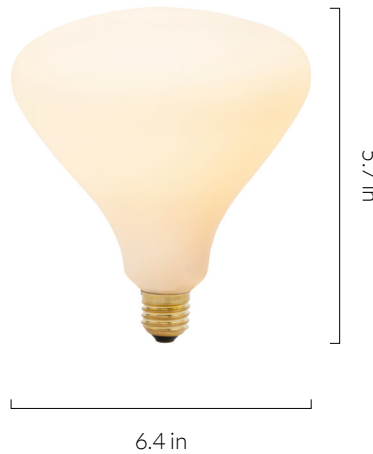

FEATURE COLLECTION
NOMA GRAPHITE SET

Noma
Graphite Pendant
Linear Ceiling Plate

6 WATT | 540 LUMENS | 2700K

Individually sandblasted, smooth dimmable LED filament lamp made of mouth-blown glass. This lamp uses 6 Watts of power and achieves 540 Lumens at a CRI of 95. It has an IP54 rating.

LAMP

Shape: Custom
Materials: Brass cap, mouth-blown glass
Finish: Matte porcelain
Beam angle: 360°
Base: E26
Weight: 0.375 lbs
Working temperature: -5C to 40C
Warm up time: Instant
Warranty: 3 years
Input Voltage: 110V-120V
Glare control: We use up to 8 LED filaments in our lamps. This, together with a thicker phosphor coating, reduces and controls glare, resulting in an even, more comfortable light.

BEST PAIRED WITH

1. Oak Pendant
2. Walnut Pendant
3. Brass Pendant
4. Graphite Pendant

PERFORMANCE

CRI (colour rendering index)	95
Lamp lumen output	540
Luminaire circuits per watt (LM/W)	90
Lifetime (TM-21) (hours)	30,000
Colour Temperature	2700K
Power factor	0.9