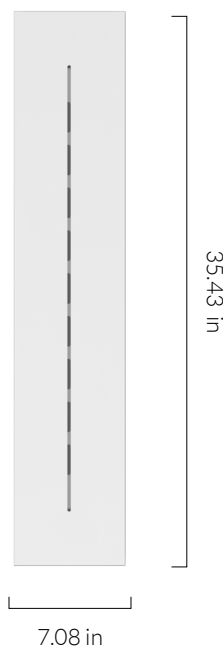

LAMP

Shape: Custom
Materials: Brass cap, mouth-blown glass
Finish: Matte porcelain
Beam angle: 360°
Base: E26
Weight: 0.375 lbs
Working temperature: -5C to 40C
Warm up time: Instant
Warranty: 3 years
Input Voltage: 110V-120V
Glare control: We use up to 8 LED filaments in our lamps. This, together with a thicker phosphor coating, reduces and controls glare, resulting in an even, more comfortable light.

Anodised aluminium pendant, fitted with a braided 3 metre black kink free cord that's easily adjusted by hand. Complete with ceiling rose as standard.

FIXTURE

Type: Pendant
Materials: Anodised aluminium
Finish: Anodised
Ceiling rose dimensions: 80mm x 25mm
Lampholder: E26
Weight: 0.675 lbs
Warranty: 1 year
Input Voltage: 110-120V
Cord: 3 metre cord, Black fabric covered silicone
Luminaire: Class II
Wattage: Max 60 W

Dimmable: Yes

2.56 in

1.57 in

BEST PAIRED WITH

1. Enno / Noma / Oblo / Oval

OUTER CARTON

Pc/ Ctn: 9
Gross weight: 11.9 lbs
Length: 15.0in
Width: 15.0in
Height: 8.3in

EAN US: 5060400150571

FIXTURE

Type: Ceiling Plate
Materials: Steel
Finish: Matte white, powder coated
Warranty: 1 years
Weight: 7.30 lbs
Length: 35.43in
Width: 7.09in
Height: 0.79in

BEST PAIRED WITH

1. Porcelain Range Bulbs
2. Feature Collection Bulbs
3. Graphite Pendant