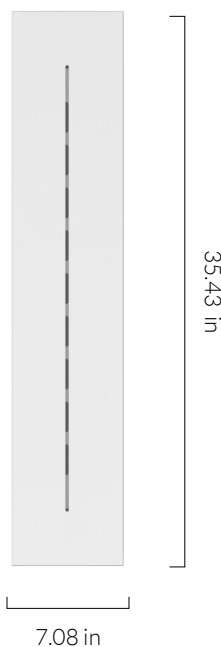

## FIXTURE

**Type:** Pendant  
**Materials:** Anodised aluminium  
**Finish:** Anodised  
**Ceiling rose dimensions:** 80mm x 25mm  
**Lampholder:** E26  
**Weight:** 0.675 lbs  
**Warranty:** 1 year  
**Input Voltage:** 110-120V  
**Cord:** 3 metre cord, Black fabric covered silicone  
**Luminaire:** Class II  
**Wattage:** Max 60 W

## OUTER CARTON

**Pc/ Ctn:** 9  
**Gross weight:** 11.9 lbs  
**Length:** 15.0in  
**Width:** 15.0in  
**Height:** 8.3in

EAN US: 5060400150571

IP120

# LINEAR CEILING PLATE

tala®

SKU: POD-PLATE-LINE-NP-US-01

*Powder-coated, steel ceiling plate that fits four ceiling roses in a uniform row. Securely hooks cords into position, ensuring consistent spacing between each light.*

## FIXTURE

**Type:** Ceiling Plate  
**Materials:** Steel  
**Finish:** Matte white, powder coated  
**Warranty:** 1 years  
**Weight:** 7.30 lbs  
**Length:** 35.43in  
**Width:** 7.09in  
**Height:** 0.79in