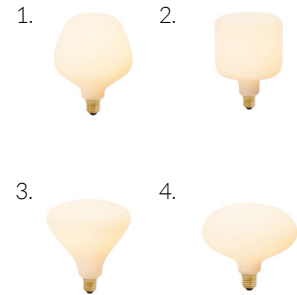

BEST PAIRED WITH

1. Enno / Noma / Oblo / Oval

OUTER CARTON

Pc/ Ctn: 9
Gross weight: 11.9 lbs
Length: 15.0in
Width: 15.0in
Height: 8.3in

EAN US: 5060400150571

IP120