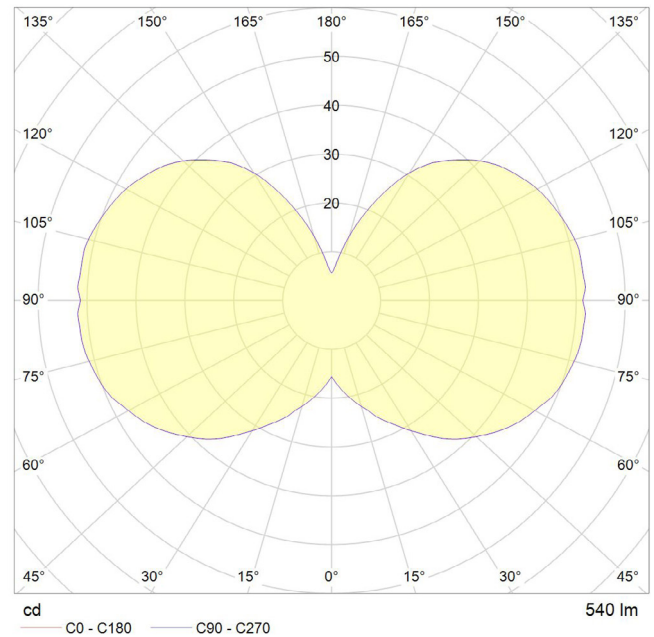

FEATURE COLLECTION  
OVAL GRAPHITE SET

*Oval*  
*Graphite Pendant*  
*Linear Ceiling Plate*

6 WATT | 540 LUMENS | 2700K

*Individually sandblasted, smooth dimmable LED filament lamp made of mouth-blown glass. This lamp uses 6 Watts of power and achieves 540 Lumens at a CRI of 95. It has an IP54 rating.*

## LAMP

**Shape:** Custom  
**Materials:** Brass cap, mouth-blown glass  
**Finish:** Matte porcelain  
**Beam angle:** 360°  
**Base:** E26  
**Weight:** 0.373 lbs  
**Working temperature:** -5C to 40C  
**Warm up time:** Instant  
**Warranty:** 3 years  
**Input Voltage:** 110V-120V  
**Glare control:** We use up to 8 LED filaments in our lamps. This, together with a thicker phosphor coating, reduces and controls glare, resulting in an even, more comfortable light.

## PERFORMANCE

CRI (colour rendering index)	95
Lamp lumen output	540
Luminaire circuits per watt (LM/W)	90
Lifetime (TM-21) (hours)	30,000
Colour Temperature	2700K
Power factor	0.9

## POLAR DIAGRAM