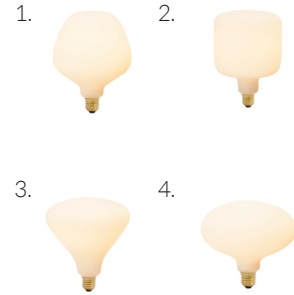

GRAPHITE PENDANT

SKU: GRAP-PD-01-US

tala®

Anodised aluminium pendant, fitted with a braided 3 metre black kink free cord that's easily adjusted by hand. Complete with ceiling rose as standard.

FIXTURE

Type: Pendant
Materials: Anodised aluminium
Finish: Anodised
Ceiling rose dimensions: 1.57in x 2.56in
Lampholder: E26
Weight: 0.675 lbs
Warranty: 1 year
Input Voltage: 110-120V
Cord: 3 metre cord, Black fabric covered silicone
Luminaire: Class II
Wattage: Max 60 W

Dimmable: Yes

2.56 in

1.57 in

BEST PAIRED WITH

1. Enno / Noma / Oblo / Oval

OUTER CARTON

Pc/ Ctn: 9
Gross weight: 11.9 lbs
Length: 15.0in
Width: 15.0in
Height: 8.3in

EAN US: 5060400150571