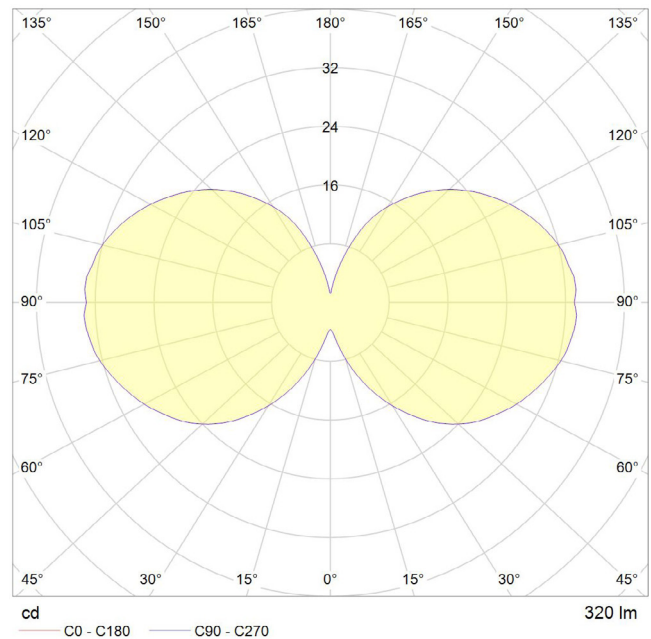

## LAMP

**Shape:** T10  
**Materials:** Brass cap, glass  
**Finish:** Iron tinted  
**Beam angle:** 360°  
**Base:** E26  
**Weight:** 0.11 lbs  
**Working temperature:** -5C to 40C  
**Warm up time:** Instant  
**Warranty:** 3 years  
**Input Voltage:** 110V-120V  
**Glare control:** We use up to 8 LED filaments in our lamps. This, together with a thicker phosphor coating, reduces and controls glare, resulting in an even, more comfortable light.

1.18 in

11.8 in

## PERFORMANCE

CRI (colour rendering index)	95
Lamp lumen output	320
Luminaire circuits per watt (LM/W)	80
Lifetime (TM-21) (hours)	30,000
Colour Temperature	2200K
Power factor	0.9

## POLAR DIAGRAM