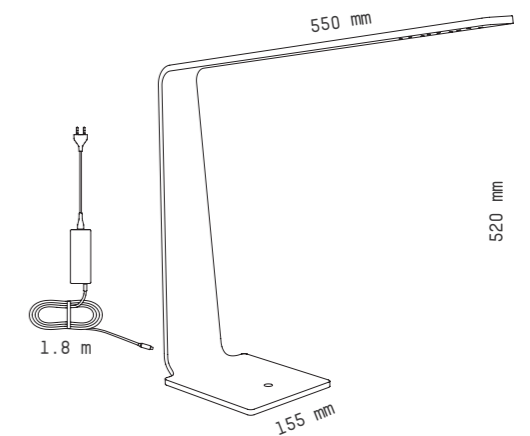

Surface Finish Lacquer

These other Tunto colours are also available with large orders and projects.

Led<sub>4</sub> lx

Measurements

Size	520 x 550 x 155 mm	Kelvin	2700 K
Weight	0.8 kg	Lumen	max 800 lm, lowest level 500 lm
Thickness	8 mm	CRI	96
Power Use	16-10W	Package Size	610 x 570 x 175 mm
Voltage	100-240V 50/60 Hz	Package Weight	2.0 kg
Output	18-24V		
Cord Length	1.8 m		
Suitable	EURO, UK, USA/Japan		