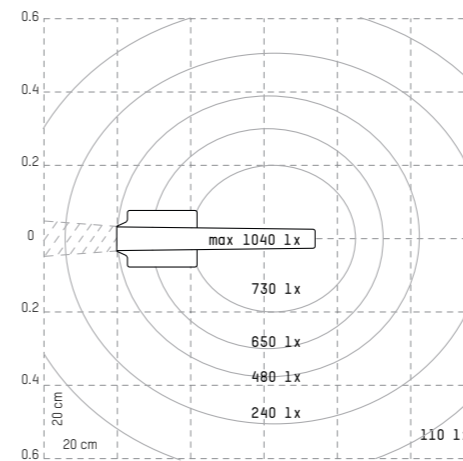

Surface Finish Lacquer

These other Tunto colours are also available with large orders and projects.

Led<sub>4</sub> lx

Measurements

Size	520 x 550 x 155 mm	Kelvin	2700 K
Weight	0.8 kg	Lumen	max 800 lm, lowest level 500 lm
Thickness	8 mm	CRI	96
Power Use	16-10W	Package Size	610 x 570 x 175 mm
Voltage	100-240V 50/60 Hz	Package Weight	2.0 kg
Output	18-24V		
Cord Length	1.8 m		
Suitable	EURO, UK, USA/Japan		