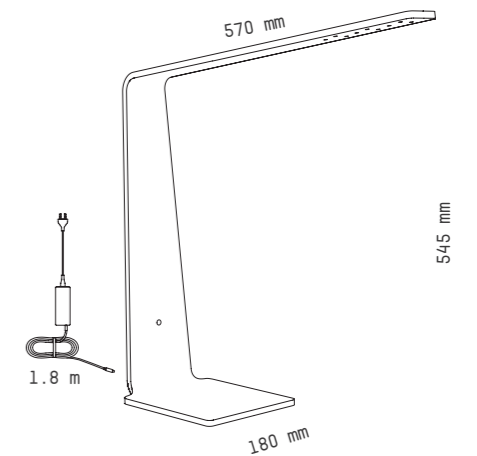

Led₈

TECHNICAL SPECIFICATIONS / TECHNISCHE DATEN

Available colors and materials

Surface Finish Lacquer

These other Tunto colours are also available with large orders and projects.

Led₈ lx

Measurements

Size	560 x 570 x 180 mm	Kelvin	2700 K
Weight	1.4 kg	Lumen	max 800 lm, lowest level 500 lm
Thickness	9 mm	CRI	96
Power Use	16-10 W / Qi 25 W	Qi Operating Mode	Qi 1.0 standard compatible
Voltage	100-240 V 50/60 Hz	Package Size	680 x 680 x 220 mm
Output	18-24V	Package Weight	3.5 kg
Cord Length	1.8 m		
Suitable	EURO, UK, USA/Japan		