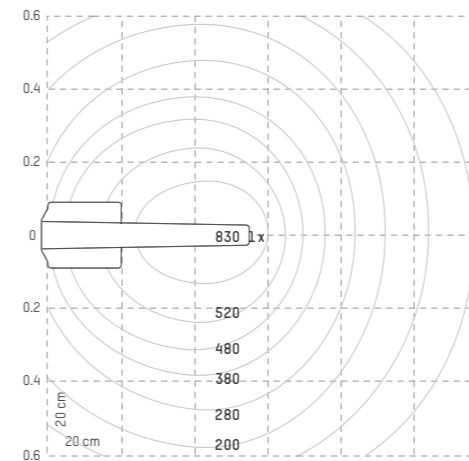

Led₈

TECHNICAL SPECIFICATIONS / TECHNISCHE DATEN

Available colors and materials

Surface Finish Lacquer

These other Tunto colours are also available with large orders and projects.

Led₈ lx

Measurements

Size	560 x 570 x 180 mm	Kelvin	2700 K
Weight	1.4 kg	Lumen	max 800 lm, lowest level 500 lm
Thickness	9 mm	CRI	96
Power Use	16-10 W / Qi 25 W	Qi Operating Mode	Qi 1.0 standard compatible
Voltage	100-240 V 50/60 Hz	Package Size	680 x 680 x 220 mm
Output	18-24V	Package Weight	3.5 kg
Cord Length	1.8 m		
Suitable	EURO, UK, USA/Japan		