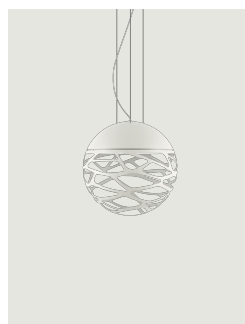

Kelly sphere,
Design by Andrea Tosetto

Model Kelly large sphere 80

Seductive beauty with a bold personality thanks to the strong and precise laser cuts, which lighten the metal of the lampshade and create an intriguing play of light and shadow. Kelly is a multifaceted family of suspension and wall lamps that stand out with elegance in any living space thanks to the variety of available forms and finishes.

Kelly large sphere 80

Light source

E27 Classic A60
4 x max 46 W Eco

or

E27 LED
4 x 25 W
(W / L max 12 cm)

Structure: Metal

Matte White – 9010

Coppery Bronze

CE

IP20

Energy Saving

Dim

ERL

Kelly large sphere 80

E27 Classic A60
4 x max 46 W Eco

Polar diagram

E27 LED
4 x 25 W
(W / L max 12 cm)

Options of Kelly sphere

Kelly small sphere 40

Kelly medium sphere 50