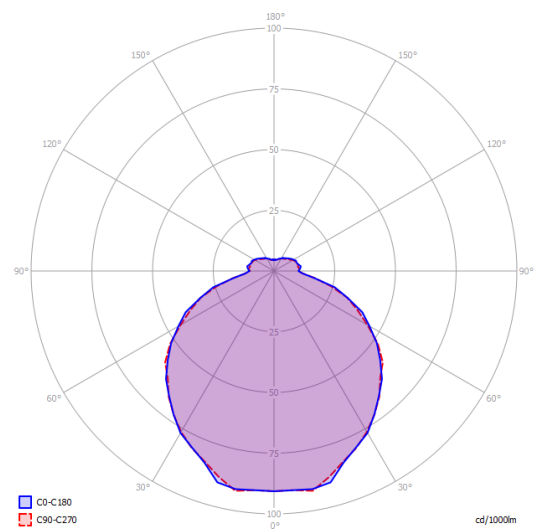

Kelly large sphere 80

Light source

E27 Classic A60
4 x max 46 W Eco

or

E27 LED
4 x 25 W
(W / L max 12 cm)

Structure: Metal

Matte White – 9010

Coppery Bronze

CE

IP20

Energy Saving

Dim

ERL

Kelly large sphere 80

E27 Classic A60
4 x max 46 W Eco

Polar diagram

E27 LED
4 x 25 W
(W / L max 12 cm)

Options of Kelly sphere

Kelly small sphere 40

Kelly medium sphere 50