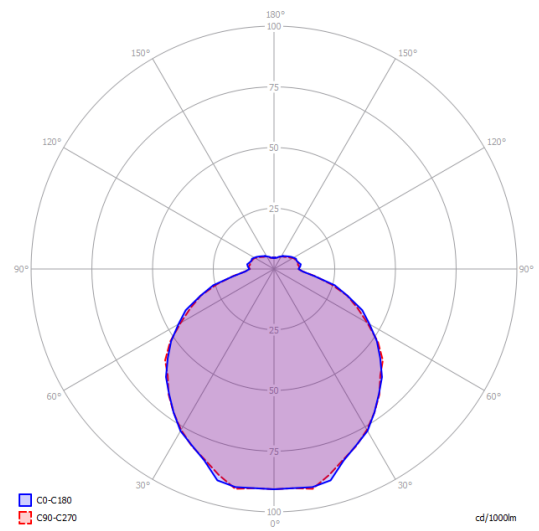

Kelly large sphere 80

Light source

E27 Classic A60
4 x max 46 W Eco

or

E27 LED
4 x 25 W
(W / L max 12 cm)

Structure: Metal

Matte White – 9010

Coppery Bronze

Diffuser: Glass

Polished White

Polished White

Code

141005

141270

Net weight: 15.00 kg

Parcels: 2

CE

IP20

Energy Saving

Dim

ERL

Kelly large sphere 80

E27 Classic A60
4 x max 46 W Eco

Polar diagram

E27 LED
4 x 25 W
(W / L max 12 cm)

Options of Kelly sphere

Kelly small sphere 40

Kelly medium sphere 50