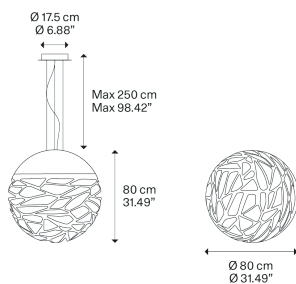

Kelly large sphere 80

Light source

E27 Classic A60
4 x max 46 W Eco

or

E27 LED
4 x 25 W
(W / L max 12 cm)

Structure: Metal

Matte White – 9010

Coppery Bronze

Diffuser: Glass

Polished White

Polished White

Code

141005

141270

Net weight: 15.00 kg

Parcels: 2

CE

IP20

Energy Saving

Dim

ERL

Kelly large sphere 80

E27 Classic A60
4 x max 46 W Eco

Polar diagram

E27 LED
4 x 25 W
(W / L max 12 cm)

Options of Kelly sphere

Kelly small sphere 40

Kelly medium sphere 50