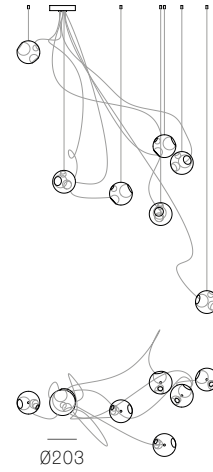

Image shown above 28.3 with round canopy

± Ø157 - 171mm

Series	28
Mounting	Ceiling mounted
Glass Colours	Clear, colour pendants
Lamp	1W LED, 2700K, 100lm (2500K and 3000K options available) 20W Xenon, 2600K, 196lm
Sculptural Cable	3000mm standard / up to 30500mm maximum Adjustable length: 28.1 - 28.7 Non-adjustable Length: 28.13 - 28.61
Cable Finishes	Black or nickel
Canopy Finishes	28.1 - 28.7: white, black or brushed nickel canopy 28.13 - 28.61: white canopy
Materials	Blown glass, braided metal cable, electrical components, steel canopy
Power Supply	Integral Remote mounted for 28.1m Bocci recommends remote mounting power supplies for ease of long-term maintenance.
Environment	Indoor, dry location. IP30
Note	Pendant anchor kit included. Every single Bocci product is handmade. Each one is variously blown, poured, carved, polished, packed and dispatched directly by us. As such, no two products are identical; they are individual, irregular expressions of our research.
Patent #	CAN 134238 US D687,740 EU 001695834-001 to 004

Weight (kg)

Round

28.1	1.8
28.3	4.3
28.7	9.8
28.13	22
28.19	60.8
28.37	112
28.61	182

Best practices for wiring multiple single pendant fixtures with remote mounted power supplies:

- Multiple single pendant fixtures should be wired in parallel, DO NOT wire in series.
- Bocci recommends a home run line for each fixture location to avoid significant voltage drop.
- Calculations for distance to the power supply, or required wire gauge in order to avoid voltage drop, are the responsibility of the installing party.

Certifications

ADJUSTABLE LENGTH

28.1

28.1

28.1m

28.3

28.7

up to 3000
standard
up to 30500
custom

NON-ADJUSTABLE LENGTH

28.13

28.19

28.37

28.61

up to 3000
standard
up to 30500
custom

All dimensions are in millimeters (mm)
unless otherwise specified.

28.37 4100e