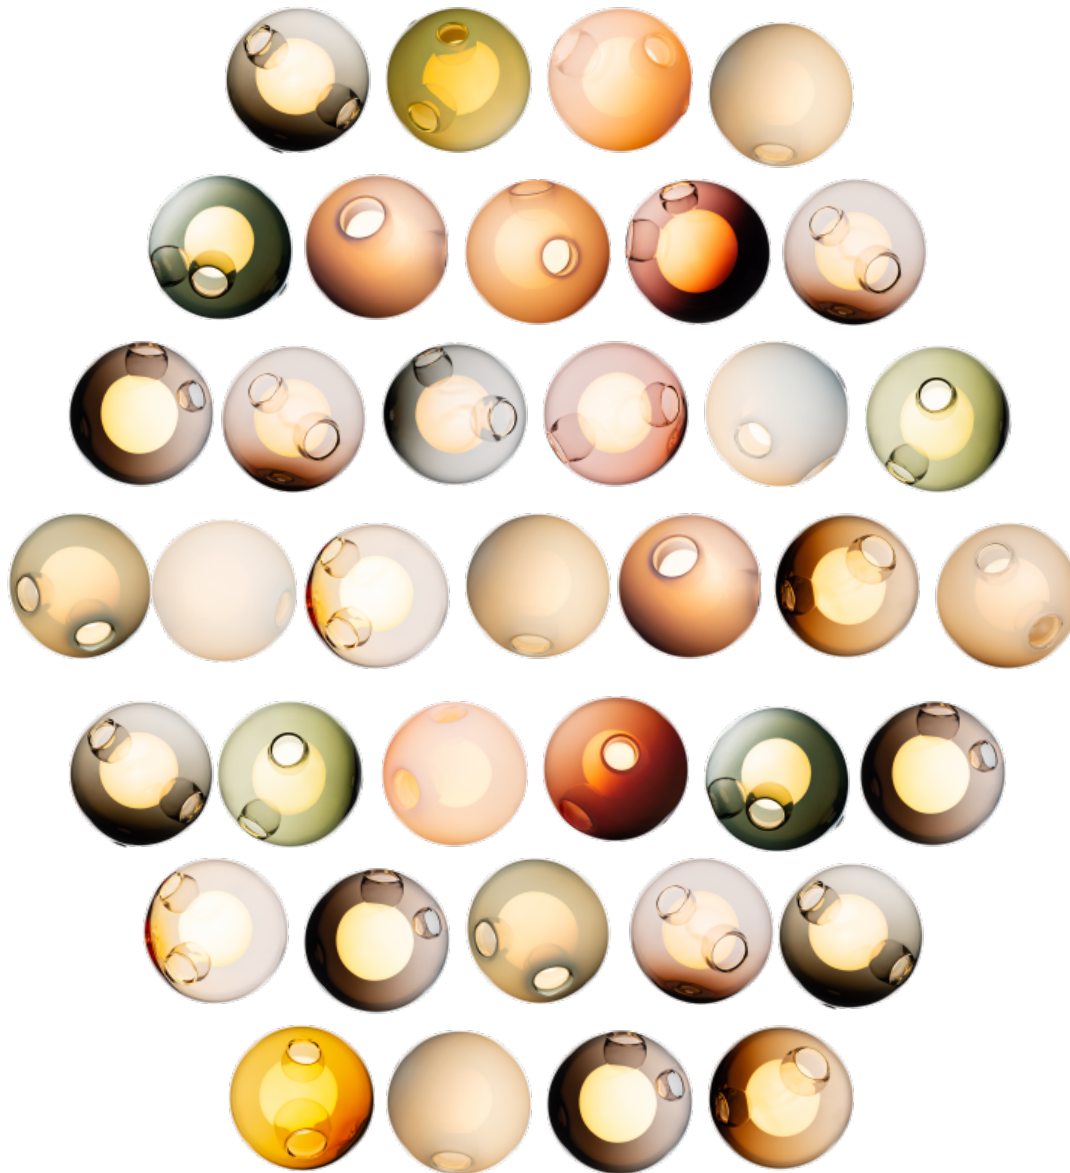

Image shown above 28.3 with round canopy

± Ø157 - 171mm

Series	28
Mounting	Ceiling mounted
Glass Colours	Clear, colour pendants
Lamp	1W LED, 2700K, 100lm (2500K and 3000K options available) 20W Xenon, 2600K, 196lm
Sculptural Cable	3000mm standard / up to 30500mm maximum Adjustable length: 28.1 - 28.7 Non-adjustable Length: 28.13 - 28.61
Cable Finishes	Black or nickel
Canopy Finishes	28.1 - 28.7: white, black or brushed nickel canopy 28.13 - 28.61: white canopy
Materials	Blown glass, braided metal cable, electrical components, steel canopy
Power Supply	Integral Remote mounted for 28.1m Bocci recommends remote mounting power supplies for ease of long-term maintenance.
Environment	Indoor, dry location. IP30
Note	Pendant anchor kit included. Every single Bocci product is handmade. Each one is variously blown, poured, carved, polished, packed and dispatched directly by us. As such, no two products are identical; they are individual, irregular expressions of our research.
Patent #	CAN 134238 US D687,740 EU 001695834-001 to 004

Unique URL: <http://28.bocci.com/4100e>

PENDANT	QTY
Grey 6	x4
Grey 2	x3
Opaque Grey 3	x3
Orange 4	x3
Yellow 3	x2
Yellow 4	x2
Grey 4	x2
Opaque Grey 2	x2
Green 4	x2
Opaque Purple 1	x2
Opaque Beige 1	x1
Orange 1	x1
Opaque Red 2	x1
Opaque Pink 2	x1
Opaque White 2	x1
Grey 1	x1
Opaque Orange 1	x1
Opaque Green 7	x1
Opaque Purple 2	x1
Purple 3	x1
Pink 1	x1
Opaque Grey 1	x1

Due to the hand crafted nature of the 28 series, the pendant size as well as color depth and tonality will vary. All photography taken with lit 20w Zenon bulbs. Color of pendant when off or with LED may vary.