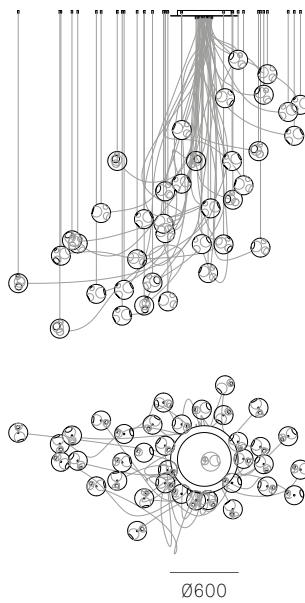

ADJUSTABLE LENGTH

28.1

28.1

28.1m

28.3

28.7

up to 3000
standard
up to 30500
custom

NON-ADJUSTABLE LENGTH

28.13

28.19

28.37

28.61

up to 3000
standard
up to 30500
custom

All dimensions are in millimeters (mm)
unless otherwise specified.