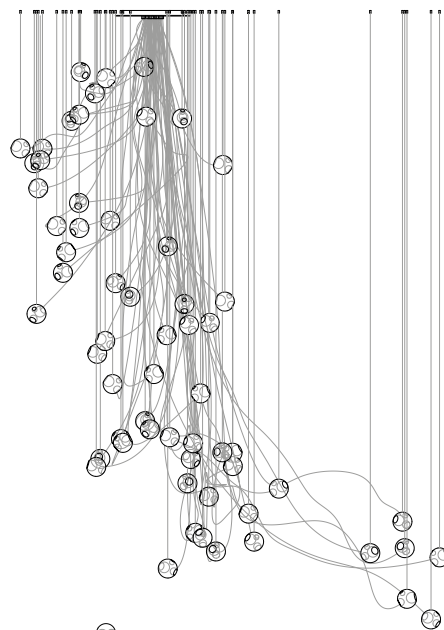

ADJUSTABLE LENGTH

28.1

28.1

28.1m

28.3

28.7

up to 3000
standard
up to 30500
custom

NON-ADJUSTABLE LENGTH

28.13

28.19

28.37

28.61

up to 3000
standard
up to 30500
custom

All dimensions are in millimeters (mm)
unless otherwise specified.