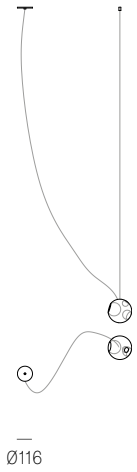

ADJUSTABLE LENGTH

28.1