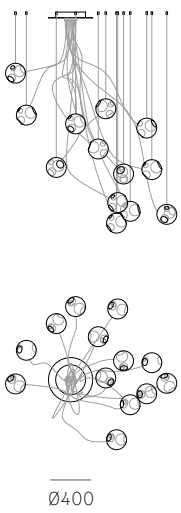

NON-ADJUSTABLE LENGTH

28.13