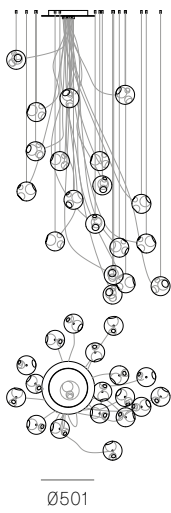

ADJUSTABLE LENGTH

28.1

28.1

28.1m

28.3

28.7

up to 3000
standard
up to 30500
custom

NON-ADJUSTABLE LENGTH

28.13

28.19

28.37

28.61

up to 3000
standard
up to 30500
custom

All dimensions are in millimeters (mm)
unless otherwise specified.