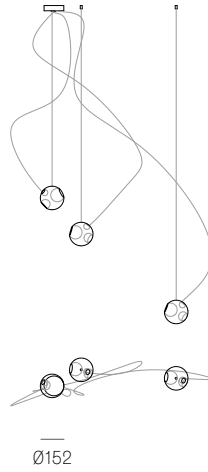

Image shown above 28.3 with round canopy

± Ø157 - 171mm

Series	28
Mounting	Ceiling mounted
Glass Colours	Clear, colour pendants
Lamp	1W LED, 2700K, 100lm (2500K and 3000K options available) 20W Xenon, 2600K, 196lm
Sculptural Cable	3000mm standard / up to 30500mm maximum Adjustable length: 28.1 - 28.7 Non-adjustable Length: 28.13 - 28.61
Cable Finishes	Black or nickel
Canopy Finishes	28.1 - 28.7: white, black or brushed nickel canopy 28.13 - 28.61: white canopy
Materials	Blown glass, braided metal cable, electrical components, steel canopy
Power Supply	Integral Remote mounted for 28.1m Bocci recommends remote mounting power supplies for ease of long-term maintenance.
Environment	Indoor, dry location. IP30
Note	Pendant anchor kit included. Every single Bocci product is handmade. Each one is variously blown, poured, carved, polished, packed and dispatched directly by us. As such, no two products are identical; they are individual, irregular expressions of our research.
Patent #	CAN 134238 US D687,740 EU 001695834-001 to 004

Weight (kg)

Round

28.1	1.8
28.3	4.3
28.7	9.8
28.13	22
28.19	60.8
28.37	112
28.61	182

Best practices for wiring multiple single pendant fixtures with remote mounted power supplies:

- Multiple single pendant fixtures should be wired in parallel, DO NOT wire in series.
- Bocci recommends a home run line for each fixture location to avoid significant voltage drop.
- Calculations for distance to the power supply, or required wire gauge in order to avoid voltage drop, are the responsibility of the installing party.

Certifications

ADJUSTABLE LENGTH

28.1

28.1

28.1m

28.3

28.7

up to 3000
standard
up to 30500
custom

NON-ADJUSTABLE LENGTH

28.13

28.19

28.37

28.61

up to 3000
standard
up to 30500
custom

All dimensions are in millimeters (mm)
unless otherwise specified.

28.37 4100e