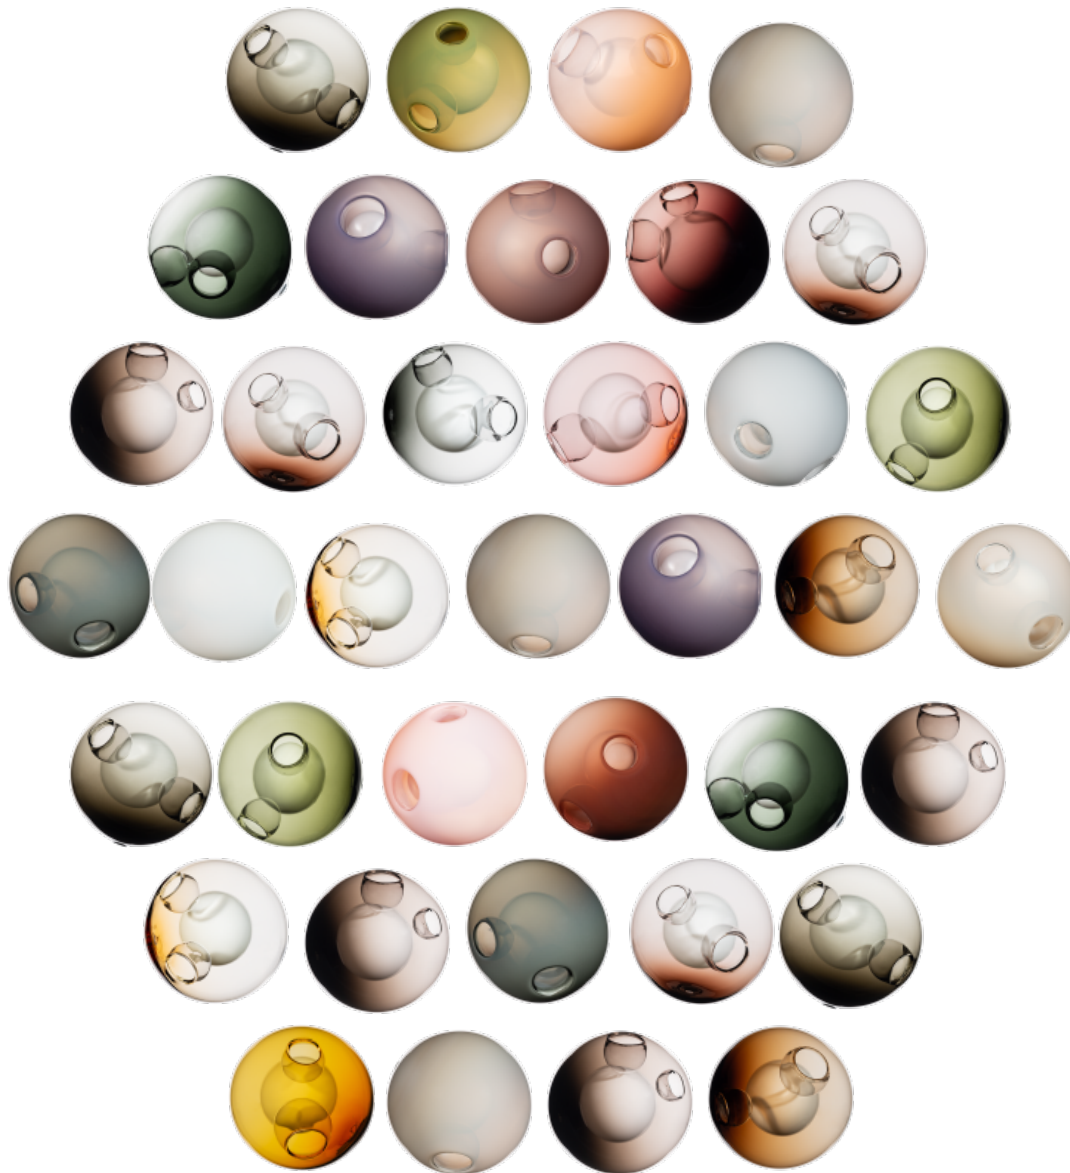

28.37 4100e

Unique URL: <http://28.bocci.com/4100e>

BOCCI

www.28.bocci.com
www.bocci.com

Vancouver: sales@bocci.com
Berlin: europe@bocci.com

© 2014, Bocci Design and Manufacturing Inc. All rights reserved.

Due to the hand crafted nature of the 28 series, the pendant size as well as color depth and tonality will vary. All photography taken with lit 20w Zenon bulbs. Color of pendant when off or with LED may vary.