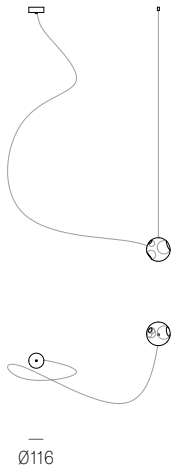

Image shown above 28.3 with round canopy

± Ø157 - 171mm

Series	28
Mounting	Ceiling mounted
Glass Colours	Clear, colour pendants
Lamp	1W LED, 2700K, 100lm (2500K and 3000K options available) 20W Xenon, 2600K, 196lm
Sculptural Cable	3000mm standard / up to 30500mm maximum Adjustable length: 28.1 - 28.7 Non-adjustable Length: 28.13 - 28.61
Cable Finishes	Black or nickel
Canopy Finishes	28.1 - 28.7: white, black or brushed nickel canopy 28.13 - 28.61: white canopy
Materials	Blown glass, braided metal cable, electrical components, steel canopy
Power Supply	Integral Remote mounted for 28.1m Bocci recommends remote mounting power supplies for ease of long-term maintenance.
Environment	Indoor, dry location. IP30
Note	Pendant anchor kit included. Every single Bocci product is handmade. Each one is variously blown, poured, carved, polished, packed and dispatched directly by us. As such, no two products are identical; they are individual, irregular expressions of our research.
Patent #	CAN 134238 US D687,740 EU 001695834-001 to 004

Weight (kg)

Round

28.1	1.8
28.3	4.3
28.7	9.8
28.13	22
28.19	60.8
28.37	112
28.61	182

Best practices for wiring multiple single pendant fixtures with remote mounted power supplies:

- Multiple single pendant fixtures should be wired in parallel, DO NOT wire in series.
- Bocci recommends a home run line for each fixture location to avoid significant voltage drop.
- Calculations for distance to the power supply, or required wire gauge in order to avoid voltage drop, are the responsibility of the installing party.

Certifications

ADJUSTABLE LENGTH

28.1

28.1

28.1m

28.3

28.7

up to 3000
standard
up to 30500
custom

NON-ADJUSTABLE LENGTH

28.13

28.19

28.37

28.61

up to 3000
standard
up to 30500
custom

All dimensions are in millimeters (mm)
unless otherwise specified.

28.37 4100e