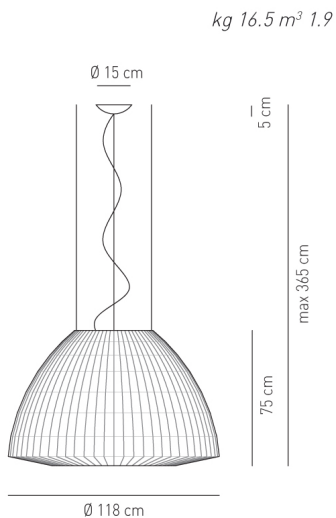

Typology: SUSPENDED

Ratings

- E27
- Downlight and uplight
- Surface installation over holes
- Supply voltage ~220-240V
- Switch mode: on-off
- Steel frame
- Opalescent diffuser

Product code composition

BELL / diffusore INCLUSO, con illuminazione verso alto e basso / *diffuser INCLUDED, with upward and downward lighting*

Type	Article	Colours	Finish	Source
SP	BEL 118 E27	BC white BL electric blue BW warm white GI gold yellow MA brown MT brick red NE black RB burgundy RS red VE green	XX	E27 4 x Max 20W LED or 4 x Max 57W halo