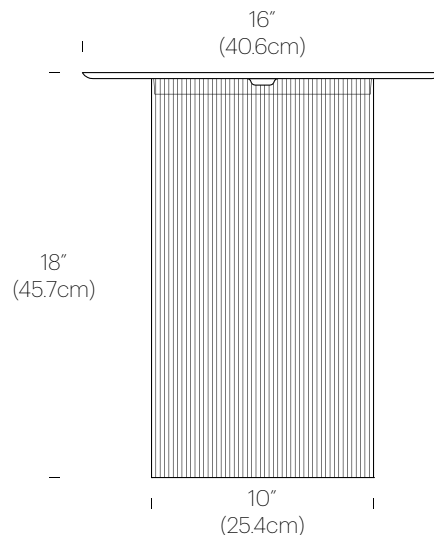

DIMENSIONS

CAROUSEL FLOOR

PRODUCT CODES

Carousel Floor (Black/Bronze):	CARO FLR BRZ 16 BLK
Carousel Floor (Black/Clear):	CARO FLR CLR 16 BLK
Carousel Floor (White/Bronze):	CARO FLR BRZ 16 WHT
Carousel Floor (White/Clear):	CARO FLR CLR 16 WHT
Carousel Floor (Terracotta/Bronze):	CARO FLR BRZ 16 TER
Carousel Floor (Terracotta/Clear):	CARO FLR CLR 16 TER

PACKAGING WEIGHTS AND DIMENSIONS

Carousel Floor:	3.5LBS	17" X 17" X 20"
(Base)	1.6KG	43cm X 43cm X 51cm

NOTES

Custom requests can be considered on volume orders