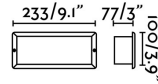

STRIPE - 2 is a dark grey wall recessed lamp ideal for outdoor signal lighting. This luminaire features IP54 that gives protection against rain.

General characteristics

Fixation	Wall
Type	I
IP	54
voltage	100V-240V
Hertz	50/60Hz
Flush box	Yes
Flush box dimensions	230x89mm
Max. Power	5W
IK	07
Cutting size	230x89mm

Material

Body/Structure	Aluminium
Diffuser	PC

Finish

Diffuser	Opal
-----------------	------

Lighting characteristics

Light source included	Yes
Light source	SMD LED
Temperature	3000K
LM	50lm
CRI	>80
Light direction	Ambient lighting
Energy classification	E