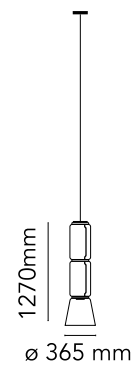

FLOS

■ F0270000 Black

Noctambule Suspension 2 Low Cylinder Cone

Designed by Konstantin Grcic, 2019

45W - 1259lm - 2700K - CRI> 90

Hanging lamps consisting of interconnecting glass modules reaching a length of 3,2 mt. (126.77") with 4 mt. (157.48") suspended power cable. Cylindrical and semi-spherical transparent blown glass structure, suspended die cast aluminium ring connector, hydroformed steel internal lateral arm and injection moulded optical opal silicone outer ring diffusers. The power supply unit within the ceiling rose can be used as a dimmer to adjust the light intensity by 10% to 100% in either direction by means of the 0-10/1-10V, PUSH, DALI control.

Are you a professional and your project needs consulting and support?

BOOK AN APPOINTMENT

Main specifications

EAN	8059607000656
Mounting	Suspension
Environments	Indoor dry location
Light Source Type	LED
LED type	LED Module
Power (W)	45
System flux (lm)	1259

Physical

Colour	Black
Length (mm)	250
Cord length (mm)	4000
Canopy dimension (mm)	46
Canopy width (mm)	185
Net weight (kg)	13.7
Package height (mm)	0
Package width (mm)	0
Package length (mm)	0
Package volume (m3)	0.27
IP internal	20

Download

Mounting instructions	↓ PDF
Mounting instructions	↓ PDF
Spare Parts	↓ PDF

Photometric Files

LDT / IES	↓ ZIP
-----------	-------

Technical Drawings

3D	↓ ZIP
🔒 Bim	↓ ZIP

Schematic light drawing

Luminous flux Luminaire
286 lm