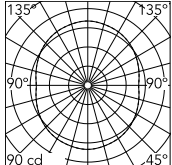

Physical

Colour	Black
Length (mm)	250
Cord length (mm)	4000
Canopy dimension (mm)	46
Canopy width (mm)	185
Net weight (kg)	13.7
Package height (mm)	0
Package width (mm)	0
Package length (mm)	0
Package volume (m3)	0.27
IP internal	20

Download

Mounting instructions	↓ PDF
Mounting instructions	↓ PDF
Spare Parts	↓ PDF

Photometric Files

LDT / IES	↓ ZIP
-----------	-------

Technical Drawings

3D	↓ ZIP
🔒 Bim	↓ ZIP

Schematic light drawing

Luminous flux Luminaire
286 lm