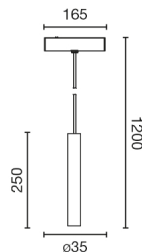

General characteristics

Fixation	Ceiling
Type	III
IP	20
voltage	24V DC
Power	5W

Material

Body/Structure	Aluminium
----------------	-----------

Finish

Body/Structure	Black
----------------	-------

Lighting characteristics