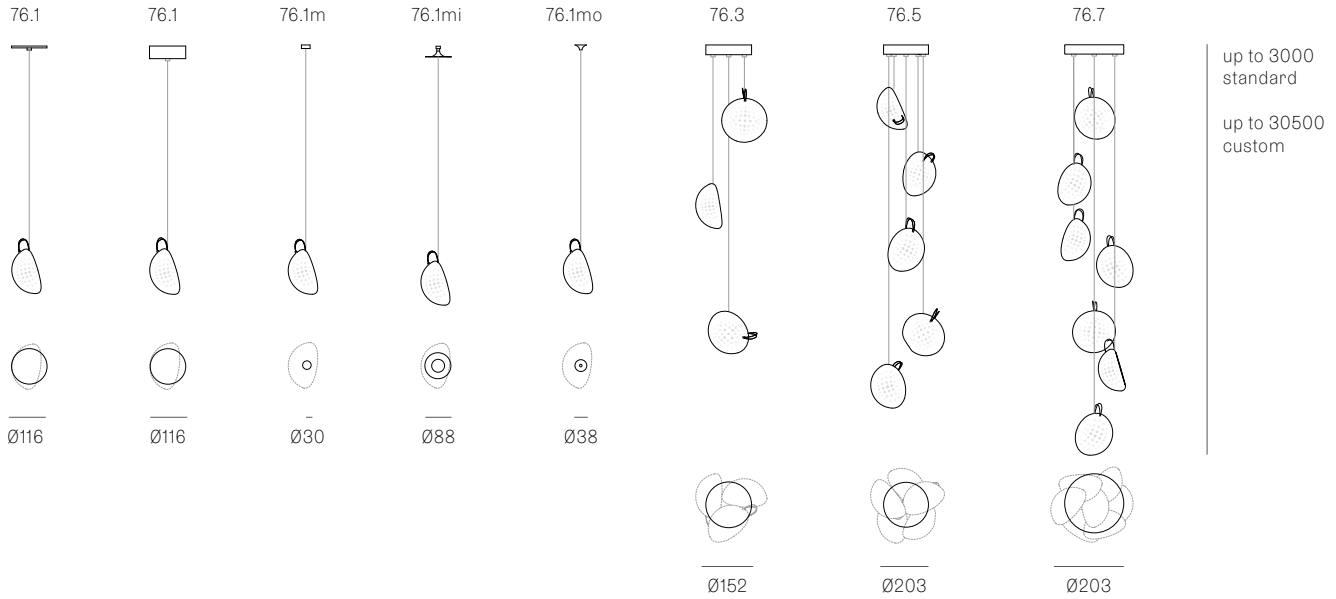

± 150mm

Image shown above 76.11 with rectangular canopy

Series	76
Mounting	Ceiling mounted
Glass Colour	Clear
Lamp	0.4W LED, 2700K, 70lm
Coaxial Length	3000mm standard / up to 30500mm maximum Adjustable length: 76.1 - 76.7 Non-adjustable Length: 76.11 - 76.36
Canopy Finishes	76.1 - 76.7: white, black or brushed nickel canopy 76.1mi/mo: white polyurethane canopy 76.11 - 76.36: white canopy
Materials	Blown glass, copper mesh, braided metal coaxial cable, electrical components, steel canopy
Power Supply	Integral Remote mounted for 76.1m/mo/mi Bocci recommends remote mounting power supplies for ease of long-term maintenance.
Environment	Indoor, dry location. IP30
Note	Every single Bocci product is handmade. Each one is variously blown, poured, carved, polished, packed and dispatched directly by us. As such, no two products are identical; they are individual, irregular expressions of our research.
Patent #	US D817,524 S EU 002840975-0004-0007

Certifications

Weight (kg)

Round

76.1	0.7
76.3	2
76.5	3.4
76.7	7.2
76.14	20.9
76.26	30.4
76.36	39.5

Square

76.11	18.9
76.26	32.7
76.36	44.1

Rectangle

76.11	18
76.14	20
76.20	27.3
76.26	28.2
76.36	40

ADJUSTABLE LENGTH

NON-ADJUSTABLE LENGTH

All dimensions are in millimeters (mm) unless otherwise specified.

Best practices for wiring multiple single pendant fixtures with remote mounted power supplies:

- Multiple single pendant fixtures should be wired in parallel. DO NOT wire in series.
- Bocci recommends a home run line for each fixture location to avoid significant voltage drop.
- Calculations for distance to the power supply, or required wire guage in order to avoid voltage drop, are the responsibility of the installing party.

NON-ADJUSTABLE LENGTH

1000 x 335

600

1100 x 370

755

up to 3000
standard

up to 30500
custom

All dimensions are in millimeters (mm) unless otherwise specified.