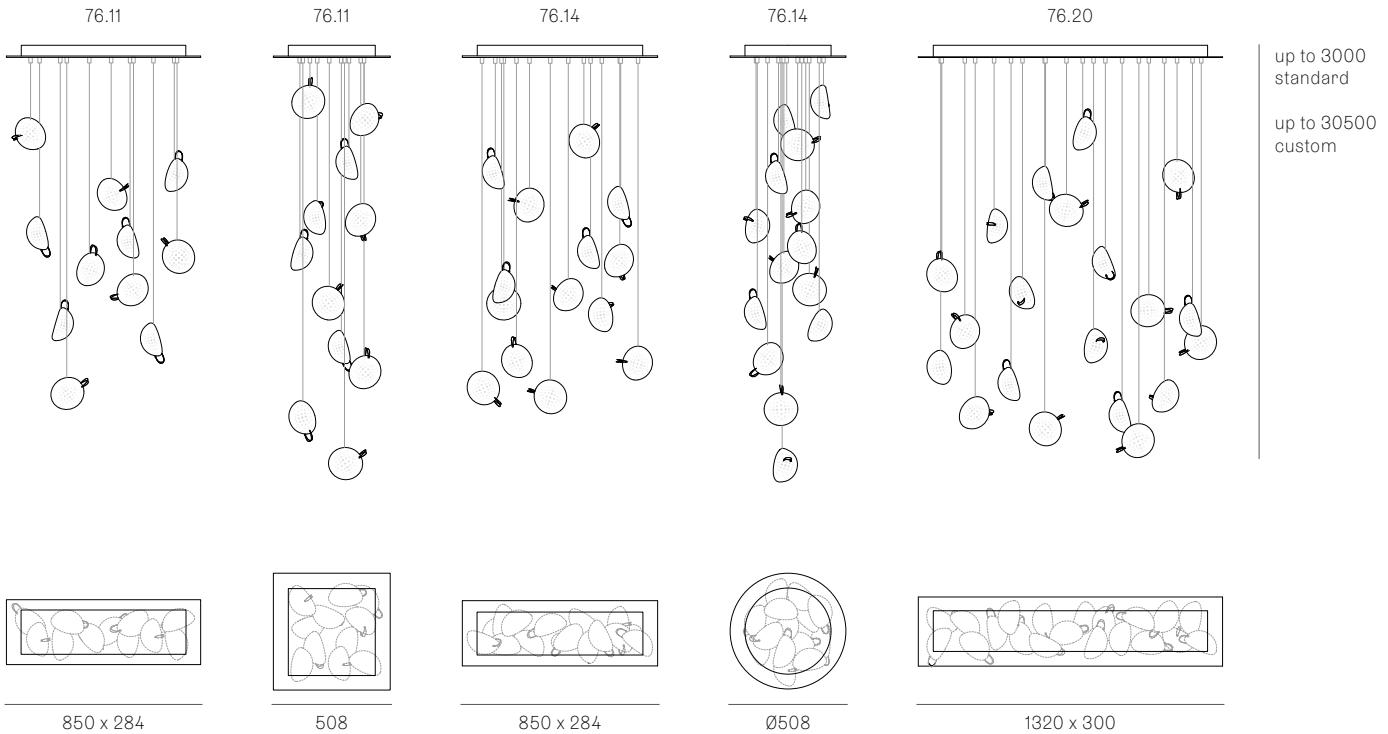

± 150mm

Image shown above 76.11 with rectangular canopy

Series	76
Mounting	Ceiling mounted
Glass Colour	Clear
Lamp	0.4W LED, 2700K, 70lm
Coaxial Length	3000mm standard / up to 30500mm maximum Adjustable length: 76.1 - 76.7 Non-adjustable Length: 76.11 - 76.36
Canopy Finishes	76.1 - 76.7: white, black or brushed nickel canopy 76.1mi/mo: white polyurethane canopy 76.11 - 76.36: white canopy
Materials	Blown glass, copper mesh, braided metal coaxial cable, electrical components, steel canopy
Power Supply	Integral Remote mounted for 76.1m/mo/mi Bocci recommends remote mounting power supplies for ease of long-term maintenance.
Environment	Indoor, dry location. IP30
Note	Every single Bocci product is handmade. Each one is variously blown, poured, carved, polished, packed and dispatched directly by us. As such, no two products are identical; they are individual, irregular expressions of our research.
Patent #	US D817,524 S EU 002840975-0004-0007

Certifications

Weight (kg)

Round

76.1	0.7
76.3	2
76.5	3.4
76.7	7.2
76.14	20.9
76.26	30.4
76.36	39.5

Square

76.11	18.9
76.26	32.7
76.36	44.1

Rectangle

76.11	18
76.14	20
76.20	27.3
76.26	28.2
76.36	40

ADJUSTABLE LENGTH

NON-ADJUSTABLE LENGTH

All dimensions are in millimeters (mm) unless otherwise specified.

Best practices for wiring multiple single pendant fixtures with remote mounted power supplies:

- Multiple single pendant fixtures should be wired in parallel. DO NOT wire in series.
- Bocci recommends a home run line for each fixture location to avoid significant voltage drop.
- Calculations for distance to the power supply, or required wire guage in order to avoid voltage drop, are the responsibility of the installing party.

NON-ADJUSTABLE LENGTH

1000 x 335

600

1100 x 370

755

up to 3000
standard

up to 30500
custom

All dimensions are in millimeters (mm) unless otherwise specified.