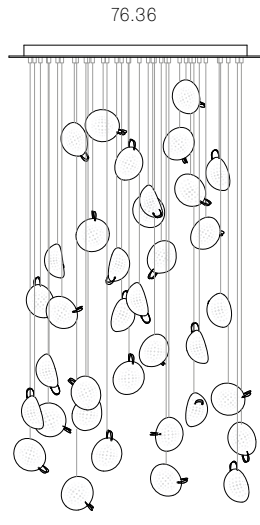

± 150mm

Image shown above 76.11 with rectangular canopy

Series	76
Mounting	Ceiling mounted
Glass Colour	Clear
Lamp	0.4W LED, 2700K, 70lm
Coaxial Length	3000mm standard / up to 30500mm maximum Adjustable length: 76.1 - 76.7 Non-adjustable Length: 76.11 - 76.36
Canopy Finishes	76.1 - 76.7: white, black or brushed nickel canopy 76.1mi/mo: white polyurethane canopy 76.11 - 76.36: white canopy
Materials	Blown glass, copper mesh, braided metal coaxial cable, electrical components, steel canopy
Power Supply	Integral Remote mounted for 76.1m/mo/mi Bocci recommends remote mounting power supplies for ease of long-term maintenance.
Environment	Indoor, dry location. IP30
Note	Every single Bocci product is handmade. Each one is variously blown, poured, carved, polished, packed and dispatched directly by us. As such, no two products are identical; they are individual, irregular expressions of our research.
Patent #	US D817,524 S EU 002840975-0004-0007

Certifications

Weight (kg)

Round

76.1	0.7
76.3	2
76.5	3.4
76.7	7.2
76.14	20.9
76.26	30.4
76.36	39.5

Square

76.11	18.9
76.26	32.7
76.36	44.1

Rectangle

76.11	18
76.14	20
76.20	27.3
76.26	28.2
76.36	40

ADJUSTABLE LENGTH

NON-ADJUSTABLE LENGTH

All dimensions are in millimeters (mm) unless otherwise specified.

Best practices for wiring multiple single pendant fixtures with remote mounted power supplies:

- Multiple single pendant fixtures should be wired in parallel. DO NOT wire in series.
- Bocci recommends a home run line for each fixture location to avoid significant voltage drop.
- Calculations for distance to the power supply, or required wire guage in order to avoid voltage drop, are the responsibility of the installing party.

NON-ADJUSTABLE LENGTH

1000 x 335

600

1100 x 370

755

up to 3000
standard

up to 30500
custom

All dimensions are in millimeters (mm) unless otherwise specified.