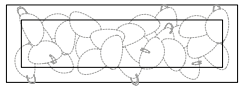

± 150mm

Image shown above 76.11 with rectangular canopy

Series	76
Mounting	Ceiling mounted
Glass Colour	Clear
Lamp	0.4W LED, 2700K, 70lm
Coaxial Length	3000mm standard / up to 30500mm maximum Adjustable length: 76.1 - 76.7 Non-adjustable Length: 76.11 - 76.36
Canopy Finishes	76.1 - 76.7: white, black or brushed nickel canopy 76.1mi/mo: white polyurethane canopy 76.11 - 76.36: white canopy
Materials	Blown glass, copper mesh, braided metal coaxial cable, electrical components, steel canopy
Power Supply	Integral Remote mounted for 76.1m/mo/mi Bocci recommends remote mounting power supplies for ease of long-term maintenance.
Environment	Indoor, dry location. IP30
Note	Every single Bocci product is handmade. Each one is variously blown, poured, carved, polished, packed and dispatched directly by us. As such, no two products are identical; they are individual, irregular expressions of our research.
Patent #	US D817,524 S EU 002840975-0004-0007

ADJUSTABLE LENGTH

NON-ADJUSTABLE LENGTH

All dimensions are in millimeters (mm) unless otherwise specified.

Best practices for wiring multiple single pendant fixtures with remote mounted power supplies:

- Multiple single pendant fixtures should be wired in parallel. DO NOT wire in series.
- Bocci recommends a home run line for each fixture location to avoid significant voltage drop.
- Calculations for distance to the power supply, or required wire guage in order to avoid voltage drop, are the responsibility of the installing party.

NON-ADJUSTABLE LENGTH

1000 x 335

600

1100 x 370

755

up to 3000
standard

up to 30500
custom

All dimensions are in millimeters (mm) unless otherwise specified.