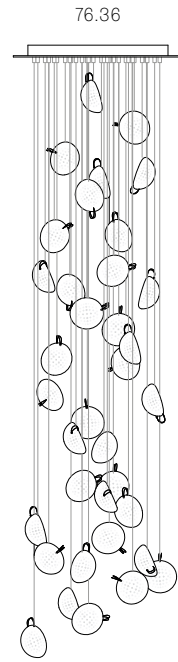

± 150mm

Image shown above 76.11 with rectangular canopy

Series	76
Mounting	Ceiling mounted
Glass Colour	Clear
Lamp	0.4W LED, 2700K, 70lm
Coaxial Length	3000mm standard / up to 30500mm maximum Adjustable length: 76.1 - 76.7 Non-adjustable Length: 76.11 - 76.36
Canopy Finishes	76.1 - 76.7: white, black or brushed nickel canopy 76.1mi/mo: white polyurethane canopy 76.11 - 76.36: white canopy
Materials	Blown glass, copper mesh, braided metal coaxial cable, electrical components, steel canopy
Power Supply	Integral Remote mounted for 76.1m/mo/mi Bocci recommends remote mounting power supplies for ease of long-term maintenance.
Environment	Indoor, dry location. IP30
Note	Every single Bocci product is handmade. Each one is variously blown, poured, carved, polished, packed and dispatched directly by us. As such, no two products are identical; they are individual, irregular expressions of our research.
Patent #	US D817,524 S EU 002840975-0004-0007

Certifications

Weight (kg)

Round

76.1	0.7
76.3	2
76.5	3.4
76.7	7.2
76.14	20.9
76.26	30.4
76.36	39.5

Square

76.11	18.9
76.26	32.7
76.36	44.1

Rectangle

76.11	18
76.14	20
76.20	27.3
76.26	28.2
76.36	40

ADJUSTABLE LENGTH

NON-ADJUSTABLE LENGTH

All dimensions are in millimeters (mm) unless otherwise specified.

Best practices for wiring multiple single pendant fixtures with remote mounted power supplies:

- Multiple single pendant fixtures should be wired in parallel. DO NOT wire in series.
- Bocci recommends a home run line for each fixture location to avoid significant voltage drop.
- Calculations for distance to the power supply, or required wire guage in order to avoid voltage drop, are the responsibility of the installing party.

NON-ADJUSTABLE LENGTH

1000 x 335

600

1100 x 370

755

up to 3000
standard

up to 30500
custom

All dimensions are in millimeters (mm) unless otherwise specified.