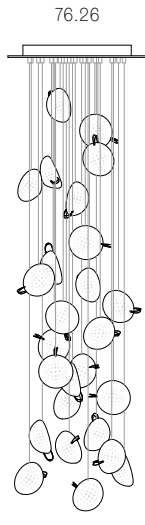

± 150mm

Image shown above 76.11 with rectangular canopy

Series	76
Mounting	Ceiling mounted
Glass Colour	Clear
Lamp	0.4W LED, 2700K, 70lm
Coaxial Length	3000mm standard / up to 30500mm maximum Adjustable length: 76.1 - 76.7 Non-adjustable Length: 76.11 - 76.36
Canopy Finishes	76.1 - 76.7: white, black or brushed nickel canopy 76.1mi/mo: white polyurethane canopy 76.11 - 76.36: white canopy
Materials	Blown glass, copper mesh, braided metal coaxial cable, electrical components, steel canopy
Power Supply	Integral Remote mounted for 76.1m/mo/mi Bocci recommends remote mounting power supplies for ease of long-term maintenance.
Environment	Indoor, dry location. IP30
Note	Every single Bocci product is handmade. Each one is variously blown, poured, carved, polished, packed and dispatched directly by us. As such, no two products are identical; they are individual, irregular expressions of our research.
Patent #	US D817,524 S EU 002840975-0004-0007

Certifications

Weight (kg)

Round

76.1	0.7
76.3	2
76.5	3.4
76.7	7.2
76.14	20.9
76.26	30.4
76.36	39.5

Square

76.11	18.9
76.26	32.7
76.36	44.1

Rectangle

76.11	18
76.14	20
76.20	27.3
76.26	28.2
76.36	40

ADJUSTABLE LENGTH

NON-ADJUSTABLE LENGTH

All dimensions are in millimeters (mm) unless otherwise specified.

Best practices for wiring multiple single pendant fixtures with remote mounted power supplies:

- Multiple single pendant fixtures should be wired in parallel. DO NOT wire in series.
- Bocci recommends a home run line for each fixture location to avoid significant voltage drop.
- Calculations for distance to the power supply, or required wire guage in order to avoid voltage drop, are the responsibility of the installing party.

NON-ADJUSTABLE LENGTH

1000 x 335

600

1100 x 370

755

up to 3000
standard

up to 30500
custom

All dimensions are in millimeters (mm) unless otherwise specified.