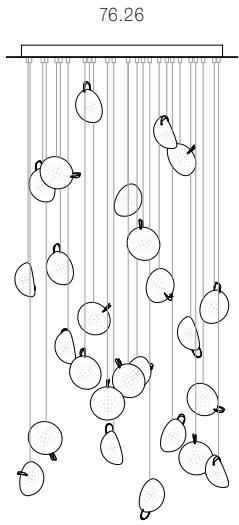

± 150mm

Image shown above 76.11 with rectangular canopy

Series	76
Mounting	Ceiling mounted
Glass Colour	Clear
Lamp	0.4W LED, 2700K, 70lm
Coaxial Length	3000mm standard / up to 30500mm maximum Adjustable length: 76.1 - 76.7 Non-adjustable Length: 76.11 - 76.36
Canopy Finishes	76.1 - 76.7: white, black or brushed nickel canopy 76.1mi/mo: white polyurethane canopy 76.11 - 76.36: white canopy
Materials	Blown glass, copper mesh, braided metal coaxial cable, electrical components, steel canopy
Power Supply	Integral Remote mounted for 76.1m/mo/mi Bocci recommends remote mounting power supplies for ease of long-term maintenance.
Environment	Indoor, dry location. IP30
Note	Every single Bocci product is handmade. Each one is variously blown, poured, carved, polished, packed and dispatched directly by us. As such, no two products are identical; they are individual, irregular expressions of our research.
Patent #	US D817,524 S EU 002840975-0004-0007

Certifications

Weight (kg)

Round

76.1	0.7
76.3	2
76.5	3.4
76.7	7.2
76.14	20.9
76.26	30.4
76.36	39.5

Square

76.11	18.9
76.26	32.7
76.36	44.1

Rectangle

76.11	18
76.14	20
76.20	27.3
76.26	28.2
76.36	40

ADJUSTABLE LENGTH

NON-ADJUSTABLE LENGTH

All dimensions are in millimeters (mm) unless otherwise specified.

Best practices for wiring multiple single pendant fixtures with remote mounted power supplies:

- Multiple single pendant fixtures should be wired in parallel. DO NOT wire in series.
- Bocci recommends a home run line for each fixture location to avoid significant voltage drop.
- Calculations for distance to the power supply, or required wire guage in order to avoid voltage drop, are the responsibility of the installing party.

NON-ADJUSTABLE LENGTH

1000 x 335

600

1100 x 370

755

up to 3000
standard

up to 30500
custom

All dimensions are in millimeters (mm) unless otherwise specified.