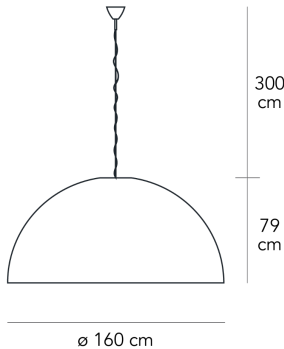

## AVICO MEDIUM

Charles Williams, 2006

Big-impact suspension lamp, spectacular thanks to its large sizes, available in 120 and 160 centimetre diameters. Diffuser in silver and gold on request. Available separately a bottom disc that covers and hides the light sources.

Suspension lamp with diffused and dimmable light. Chromed metal frame. Polyethylene diffuser. Polycarbonate locking disc with telescopic stem and anchor cap available separately as optional. Steel suspension cable. Blue fabric power cable. Ceiling rose made of thermoplastic and metallic material. Bulb not included.