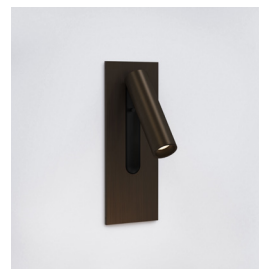

Fuse 3

astro

General

Location:	Interior
Class:	cULus (Class 1)
Location Rating:	Dry
Driver Required:	Mains 120V
Installation Orientation:	Wall Mount - Horizontal or Vertical
Fitting Method:	Included Junction Box
Main Material:	Metal - Mild Steel
Dimensions (mm):	H: 200 W: 75 D: 102
Dimensions (inch):	H: 7.87 W: 2.95 D: 4.02
Cut Out Hole (mm/inch):	L: 194 W: 67.1/L: 7.64 W: 2.64
Recess Depth (mm/inch):	70/2.76
Fire Rating:	-
Cable Length (mm/inch):	-
Gross Weight (lb):	2.64
Ada Compliant:	Yes
Ic Rating:	IC Rated

Lamp

Light Source:	High Power LED
Wattage:	3.3W
Lamp Included:	Yes (Integral)
Maximum Lamp Length (mm/inch):	-
Luminous Flux (lm):	141
Colour Temp (K):	2700
Cri (Ra):	90
Macadam Ellipse:	3-Step
Tilt Adjustable Angle (°):	90
Rotation Adjustable Angle (°):	330
Average Lifetime (hrs):	51000
Beam Angle (°):	18

Shade Included:	-
Shade/Diffuser Material:	-
Shade/Diffuser Finish:	-
F Mark:	Suitable for mounting on flammable materials

CODE: 1215091
FINISH: MATT WHITE

CODE: 1215092
FINISH: MATT BLACK

CODE: 1215093
FINISH: POLISHED CHROME

CODE: 1215094
FINISH: MATT NICKEL

CODE: 1215095
FINISH: BRONZE

CODE: 1215102
FINISH: MATT GOLD

To maintain this product to its best condition, please view our care and cleaning guidelines on the support section of the astro website.