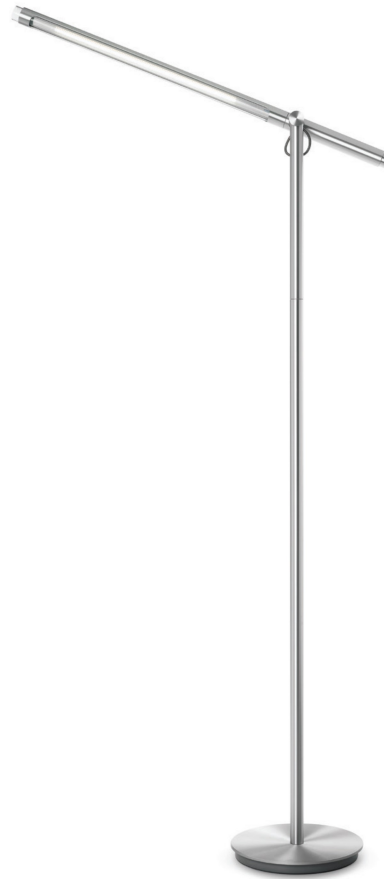

BRAZO FLOOR

DESCRIPTION

Brazo's precision machined aluminum construction allows for optimal task lighting control with 360° adjustability and 90° tilt. Brazo features a luminous and energy-efficient LED light source which can be dialed to any desired beam-spread and brightness depending on the task.

LIGHT CONTROL

Full range dim (rotary dimmer)

FEATURES

- 360° arm rotation
- 90° arm tilt
- Calibrated light focus control
- Height adjustable
- Advanced LED array eliminates multiple shadows
- Ships flat-packed
- 97% recyclable

SPECIFICATIONS

- Voltage: 120-240V 50-60Hz
- Power Consumption: 9W
- Color temperature: 3000K
- Luminosity: 450 Lumens
- Luminaire efficacy: 50 Lumens/Watt
- Color Rendition Index: 85 CRI
- Title 20 compliant
- 50K hour lifespan
- Cable length: 8' (244cm)
- Global multi-plug adapter available
- 1 year warranty

CERTIFICATIONS

PACKAGING WEIGHT AND DIMENSIONS

BRAZO FLOOR:	15.55LBS	39" X 11" X 5"
	7.1KGS	99cm X 28cm X 13cm

NOTES

Custom requests can be considered on volume orders

FINISHES

SILVER

BLACK