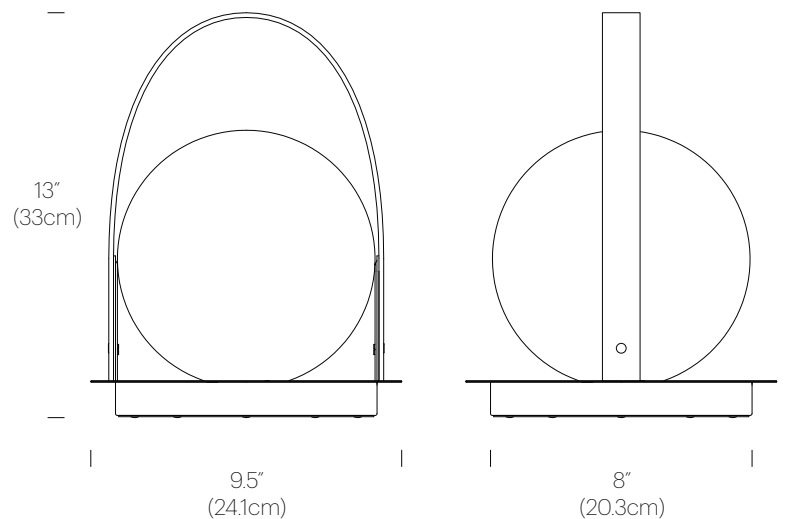

## DIMENSIONS

## PACKAGING WEIGHTS AND DIMENSIONS

Bola Lantern:	4LBS	10" X 10" X 14.5"
	1.8KGS	25cm X 25cm X 37cm