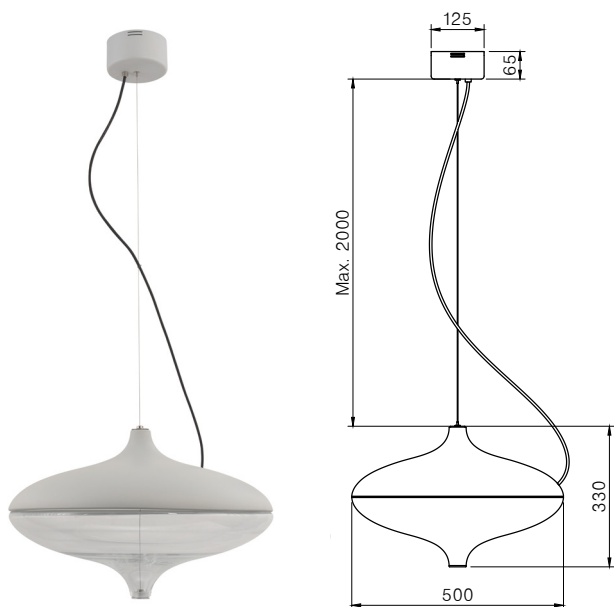

## T-COTTA TC4

Design by Chiamonte Marin Studio, 2018

C�eric			
			
<b>Black</b>	<b>Green</b>	<b>Grey</b>	<b>Teracotta</b>

GLASS	
	
<b>Opal white</b>	<b>Clear</b>

<b>Mounting</b>	Pendant	<b>Dimmable</b>	Yes (TRIAC, trailing edge)	<b>Marking</b>	CE IP20 F Q
<b>Environment</b>	Indoor	<b>Source</b>	Included	<b>Weight</b>	5kgs
<b>Lampshade</b>	Ceramic & Glass		LED 12w 2700K 1700 lm	<b>Cord length</b>	2000mm adjustable ; other length on request.
<b>Frame</b>	Cord & Metal	<b>Voltage</b>	220-250V		