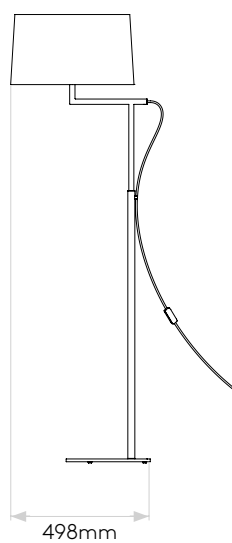

TELEGRAPH FLOOR

astro

GENERAL

| | |
|---------------------------|-----------------------------|
| LOCATION: | Interior |
| CLASS: | CE (Class II) |
| IP RATING: | IP20 |
| BATHROOM ZONE: | Zone 3 |
| DRIVER REQUIRED: | No |
| INSTALLATION ORIENTATION: | Ground/Floor |
| MAIN MATERIAL: | Metal - Mild Steel |
| DIMENSIONS (mm): | H:1425 W: 300 D: 307 Ø: 300 |
| CUT OUT HOLE (mm): | - |
| RECESS DEPTH (mm): | - |
| FIRE RATING: | - |
| CABLE LENGTH (mm): | - |
| GROSS WEIGHT (kg): | 8.9 |

LAMP

| | |
|--------------------------------|----------------|
| LIGHT SOURCE: | LED E27/ES |
| WATTAGE: | 12W |
| LAMP INCLUDED: | No |
| MAXIMUM LAMP LENGTH (mm): | 203 |
| LUMINOUS FLUX (lm): | Lamp Dependent |
| COLOUR TEMP (K): | Lamp Dependent |
| CRI (Ra): | Lamp Dependent |
| MACADAM ELLIPSE: | Lamp Dependent |
| TILT ADJUSTABLE ANGLE (°): | - |
| ROTATION ADJUSTABLE ANGLE (°): | - |
| LIFETIME (hrs): | Lamp Dependent |
| BEAM ANGLE (°): | Lamp Dependent |

Without Shade

With Tapered Round 440 Shade

Please note that some dimensions may vary slightly due to manufacturing tolerances, this includes cable entry and fixing holes

Veuillez noter que certaines dimensions peuvent varier légèrement en raison des tolérances de fabrication, y compris l'entrée de câble et les trous de fixation.