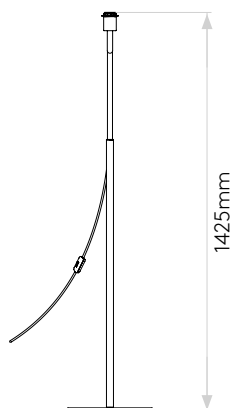

TELEGRAPH FLOOR

astro

GENERAL

| | |
|---------------------------|-----------------------------|
| LOCATION: | Interior |
| CLASS: | CE (Class II) |
| IP RATING: | IP20 |
| BATHROOM ZONE: | Zone 3 |
| DRIVER REQUIRED: | No |
| INSTALLATION ORIENTATION: | Ground/Floor |
| MAIN MATERIAL: | Metal - Mild Steel |
| DIMENSIONS (mm): | H:1425 W: 300 D: 307 Ø: 300 |
| CUT OUT HOLE (mm): | - |
| RECESS DEPTH (mm): | - |
| FIRE RATING: | - |
| CABLE LENGTH (mm): | - |
| GROSS WEIGHT (kg): | 8.9 |

LAMP

| | |
|--------------------------------|----------------|
| LIGHT SOURCE: | LED E27/ES |
| WATTAGE: | 12W |
| LAMP INCLUDED: | No |
| MAXIMUM LAMP LENGTH (mm): | 203 |
| LUMINOUS FLUX (lm): | Lamp Dependent |
| COLOUR TEMP (K): | Lamp Dependent |
| CRI (Ra): | Lamp Dependent |
| MACADAM ELLIPSE: | Lamp Dependent |
| TILT ADJUSTABLE ANGLE (°): | - |
| ROTATION ADJUSTABLE ANGLE (°): | - |
| LIFETIME (hrs): | Lamp Dependent |
| BEAM ANGLE (°): | Lamp Dependent |

Without Shade

With Tapered Round 440 Shade

Please note that some dimensions may vary slightly due to manufacturing tolerances, this includes cable entry and fixing holes

Veuillez noter que certaines dimensions peuvent varier légèrement en raison des tolérances de fabrication, y compris l'entrée de câble et les trous de fixation.