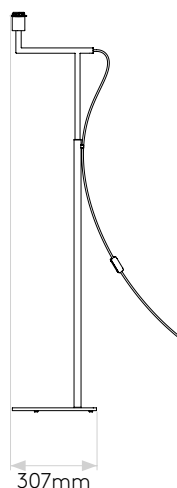

TELEGRAPH FLOOR

astro

GENERAL

| | |
|---------------------------|-----------------------------|
| LOCATION: | Interior |
| CLASS: | CE (Class II) |
| IP RATING: | IP20 |
| BATHROOM ZONE: | Zone 3 |
| DRIVER REQUIRED: | No |
| INSTALLATION ORIENTATION: | Ground/Floor |
| MAIN MATERIAL: | Metal - Mild Steel |
| DIMENSIONS (mm): | H:1425 W: 300 D: 307 Ø: 300 |
| CUT OUT HOLE (mm): | - |
| RECESS DEPTH (mm): | - |
| FIRE RATING: | - |
| CABLE LENGTH (mm): | - |
| GROSS WEIGHT (kg): | 8.9 |

LAMP

| | |
|--------------------------------|----------------|
| LIGHT SOURCE: | LED E27/ES |
| WATTAGE: | 12W |
| LAMP INCLUDED: | No |
| MAXIMUM LAMP LENGTH (mm): | 203 |
| LUMINOUS FLUX (lm): | Lamp Dependent |
| COLOUR TEMP (K): | Lamp Dependent |
| CRI (Ra): | Lamp Dependent |
| MACADAM ELLIPSE: | Lamp Dependent |
| TILT ADJUSTABLE ANGLE (°): | - |
| ROTATION ADJUSTABLE ANGLE (°): | - |
| LIFETIME (hrs): | Lamp Dependent |
| BEAM ANGLE (°): | Lamp Dependent |

Without Shade

With Tapered Round 440 Shade

Please note that some dimensions may vary slightly due to manufacturing tolerances, this includes cable entry and fixing holes

Veuillez noter que certaines dimensions peuvent varier légèrement en raison des tolérances de fabrication, y compris l'entrée de câble et les trous de fixation.