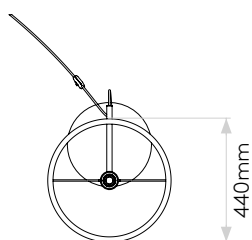

LAMP

| | |
|--------------------------------|----------------|
| LIGHT SOURCE: | LED E27/ES |
| WATTAGE: | 12W |
| LAMP INCLUDED: | No |
| MAXIMUM LAMP LENGTH (mm): | 203 |
| LUMINOUS FLUX (lm): | Lamp Dependent |
| COLOUR TEMP (K): | Lamp Dependent |
| CRI (Ra): | Lamp Dependent |
| MACADAM ELLIPSE: | Lamp Dependent |
| TILT ADJUSTABLE ANGLE (°): | - |
| ROTATION ADJUSTABLE ANGLE (°): | - |
| LIFETIME (hrs): | Lamp Dependent |
| BEAM ANGLE (°): | Lamp Dependent |

Without Shade

With Tapered Round 440 Shade

Please note that some dimensions may vary slightly due to manufacturing tolerances, this includes cable entry and fixing holes

Veuillez noter que certaines dimensions peuvent varier légèrement en raison des tolérances de fabrication, y compris l'entrée de câble et les trous de fixation.