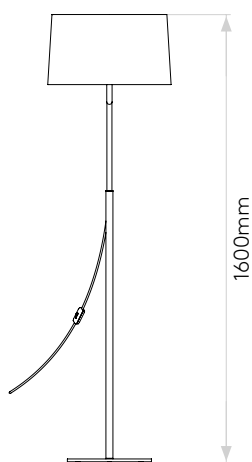

TELEGRAPH FLOOR

astro

GENERAL

| | |
|---------------------------|-----------------------------|
| LOCATION: | Interior |
| CLASS: | CE (Class II) |
| IP RATING: | IP20 |
| BATHROOM ZONE: | Zone 3 |
| DRIVER REQUIRED: | No |
| INSTALLATION ORIENTATION: | Ground/Floor |
| MAIN MATERIAL: | Metal - Mild Steel |
| DIMENSIONS (mm): | H:1425 W: 300 D: 307 Ø: 300 |
| CUT OUT HOLE (mm): | - |
| RECESS DEPTH (mm): | - |
| FIRE RATING: | - |
| CABLE LENGTH (mm): | - |
| GROSS WEIGHT (kg): | 8.9 |

LAMP

| | |
|--------------------------------|----------------|
| LIGHT SOURCE: | LED E27/ES |
| WATTAGE: | 12W |
| LAMP INCLUDED: | No |
| MAXIMUM LAMP LENGTH (mm): | 203 |
| LUMINOUS FLUX (lm): | Lamp Dependent |
| COLOUR TEMP (K): | Lamp Dependent |
| CRI (Ra): | Lamp Dependent |
| MACADAM ELLIPSE: | Lamp Dependent |
| TILT ADJUSTABLE ANGLE (°): | - |
| ROTATION ADJUSTABLE ANGLE (°): | - |
| LIFETIME (hrs): | Lamp Dependent |
| BEAM ANGLE (°): | Lamp Dependent |

Without Shade

With Tapered Round 440 Shade

Please note that some dimensions may vary slightly due to manufacturing tolerances, this includes cable entry and fixing holes

Veuillez noter que certaines dimensions peuvent varier légèrement en raison des tolérances de fabrication, y compris l'entrée de câble et les trous de fixation.