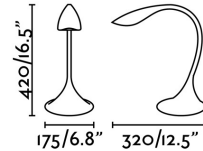

Class: II

Material: Metal and pc

Recommended bulb:

Length: 175 mm

Net Width: 320 mm

Height: 420 mm

Net Weight: 1.50 kg

Volume: 0.00951 m3