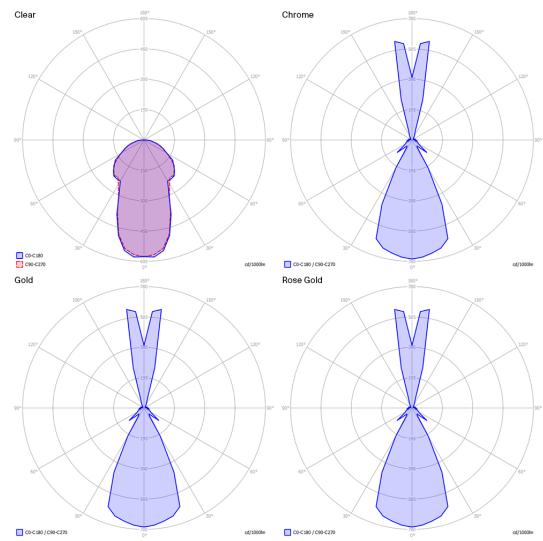

Nostalgia large

Light source

LED
2700 K
9 W / 920 lm
220–240 V
CRI 92
MacAdam 3–Step

LED included

Structure: Metal

Chrome
Chrome
Chrome
Chrome
Chrome
Chrome

Diffuser: Blown glass

Clear
Chrome
Gold
Rose Gold
Glossy Smoke
Glossy Bronze

Nostalgia large

LED
 2700 K
 9 W / 920 lm
 220–240 V
 CRI 92
 MacAdam 3–Step

Polar diagram

Options of Nostalgia

Nostalgia small

Nostalgia medium