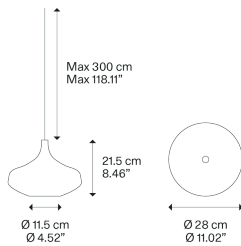

Nostalgia large

Light source

LED
2700 K
9 W / 920 lm
220–240 V
CRI 92
MacAdam 3–Step

LED included

Structure: Metal

Chrome
Chrome
Chrome
Chrome
Chrome
Chrome

Diffuser: Blown glass

Clear
Chrome
Gold
Rose Gold
Glossy Smoke
Glossy Bronze

Code

154009
154010
154011
154012
154055
154054

Net weight: 1.02 kg

Parcels: 2

IP40

Energy Saving

Dim Triac

Cluster suspension lamps must be installed on a *canopy*: find out more on lodes.com/en/canopies