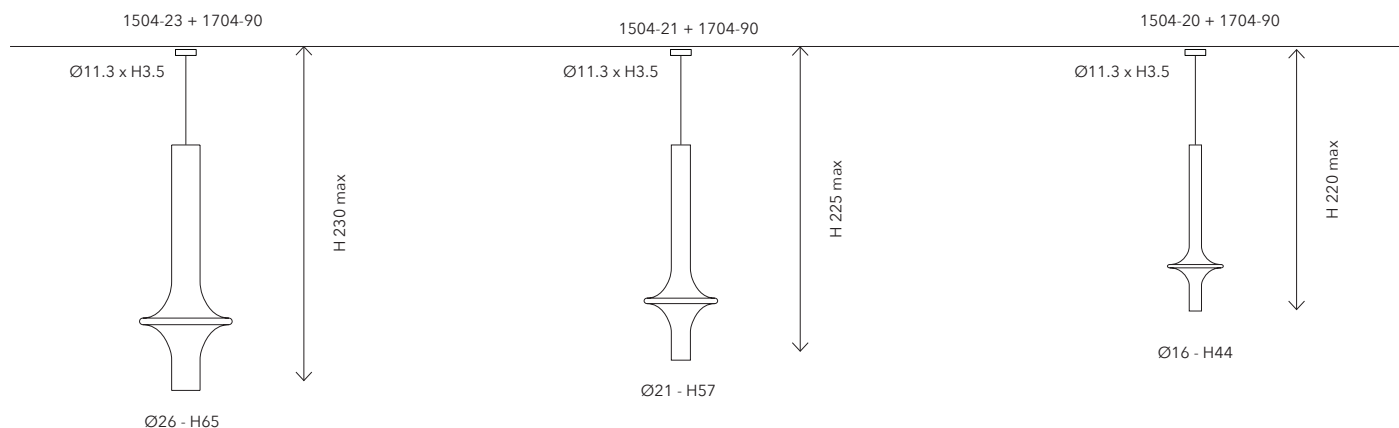

NOTE:

Remote driver not included

**lampade installabili su piste type B /
lamps installable on plates type B**