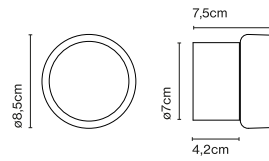

Dimmable

IP65

Power supply Dimmable

Code	Description	Dimming	Class
968-360	6W - 24V	On/off	II
968-223-23	20W - 24V	Triac	II
968-262	50W - 24V	Triac	II
968-227	35W - 24V	DALI	II
968-206	60W - 24V	DALI	II

info@marset.com
www.marset.com