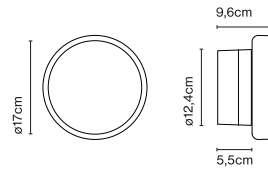

Roc Plus

Code
A701-502-35-27K
A701-502-39-27K

Finish
● White (RAL 9003)
● Black (RAL 9005)

Materials
Structure: Aluminium
Shade: Pressed glass

Dimmable: Yes
Integrated dimmer: No
Dimming protocols: Phase cut (Triac)

Dimmable

IP65

Product type: Wall / Ceiling
Light source: LED SMD 500mA 8,3W 2700K CRI90 1115lm
Luminaire: 220-240 VAC TRIAC 10,8W 540lm

Weight: Net 2,40 kg – Gross 2,86 kg
Package: 22,5 x 22,5 x 19 cm – 2,86 kg Vol – 0,0096 m³
LED included

Product notes: 3000K available upon request.
Wire installation: Hardwired
Accessory: Filter to reduce glare (Included).