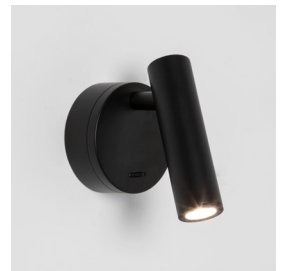

# ENNA SURFACE LED

astro

## LAMP

LIGHT SOURCE:	HIGH POWER LED
MAXIMUM WATTAGE:	4.5W
LAMP INCLUDED:	Yes (Integral)
MAXIMUM LAMP LENGTH:	Not applicable
LUMINOUS FLUX:	111.44 lm
COLOUR TEMP:	2700K
CRI:	80
R9:	15.1
MACADAM ELLIPSE:	3-Step
TILT ADJUSTABLE ANGLE:	90°
ROTATION ADJUSTABLE ANGLE:	330°
AVERAGE LIFESPAN:	60,000hrs
L70:	>60,000hrs
BEAM ANGLE:	To be advised

## ADDITIONAL INFORMATION

SHADE INCLUDED:	Not applicable
SHADE MATERIAL:	Not applicable

CODE: 1058013 (7357)  
FINISH: MATT NICKEL

CODE: 1058014 (7358)  
FINISH: POLISHED CHROME

CODE: 1058015 (7359)  
FINISH: MATT WHITE

CODE: 1058027 (7499)  
FINISH: MATT BLACK

CODE: 1058084 (8258)  
FINISH: BRONZE

CODE: 1058108 (8481)  
FINISH: MATT GOLD

Please note that some dimensions may vary slightly due to manufacturing tolerances, this includes cable entry and fixing holes