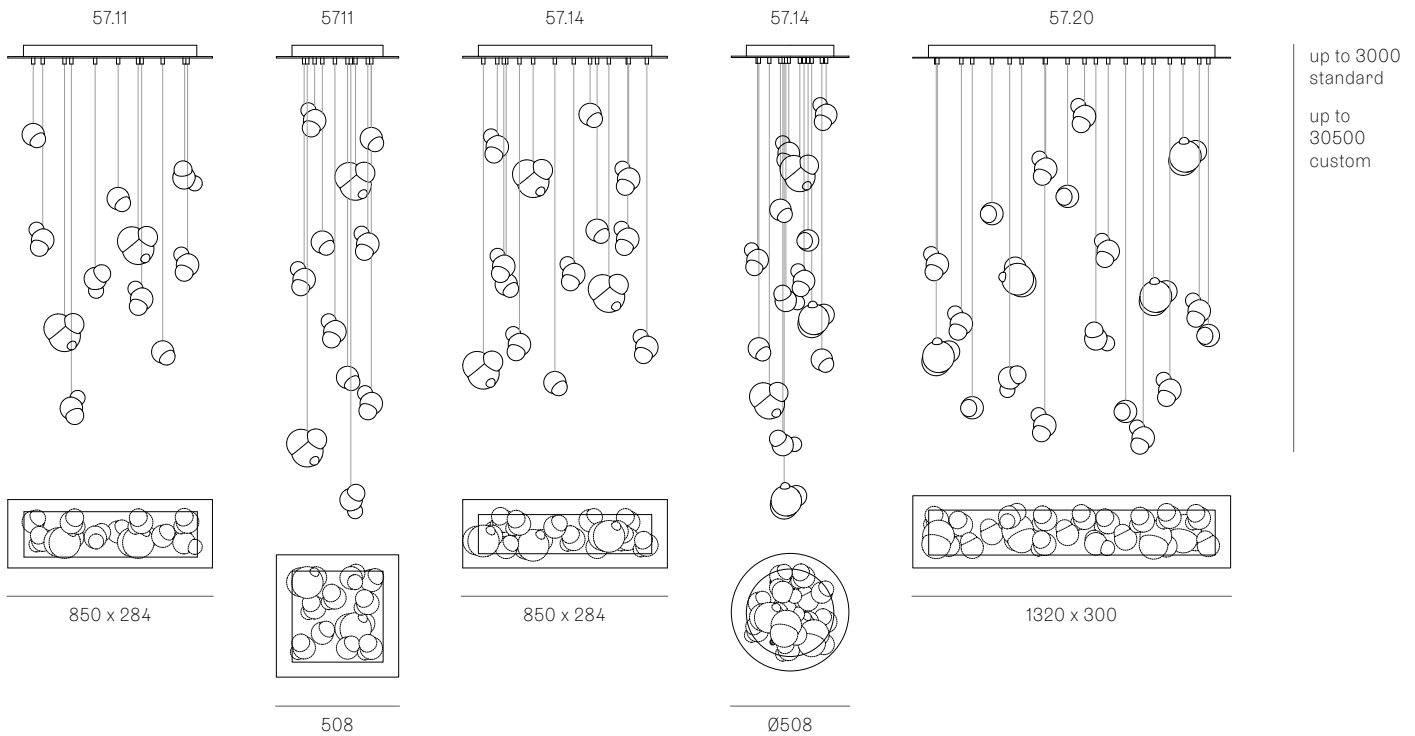

Image shown above 57.11 with rectangular canopy

100 - 150mm

Series	57
Mounting	Ceiling mounted
Glass Colours	Grey, white opaline, light mirror, dark mirror
Lamp	1.5W LED, 2500K, 130lm
Coaxial Length	3000mm standard / up to 30500mm maximum Adjustable length: 57.1 - 57.7 Non-adjustable length: 57.11 - 57.36
Canopy Finishes	57.1 - 57.7: white, black or brushed nickel canopy 57.1mi/mo: white polyurethane canopy 57.11 - 57.36: white canopy
Materials	Blown and dipped glass, cast borosilicate glass cap, braided metal coaxial cable, electrical components, steel canopy
Power Supply	Integral Remote mounted for 57.1m/mo/mi Bocci recommends remote mounting power supplies for ease of long-term maintenance.
Environment	Indoor, dry location. IP30
Note	Every single Bocci product is handmade. Each one is variously blown, poured, carved, polished, packed and dispatched directly by us. As such, no two products are identical; they are individual, irregular expressions of our research.
Patent #	US D796732 EU 002268581-0001 to 0006

Weight (kg)

Round

57.1	1.5
57.3	5
57.5	8
57.7	11
57.14	27
57.26	47
57.36	66

Square

57.11	24
57.26	49
57.36	56

Rectangle

57.11	24
57.14	29
57.20	42
57.26	49
57.36	65

ADJUSTABLE LENGTH

NON-ADJUSTABLE LENGTH

Best practices for wiring multiple single pendant fixtures with remote mounted power supplies:

- Multiple single pendant fixtures should be wired in parallel. DO NOT wire in series.
- Bocci recommends a home run line for each fixture location to avoid significant voltage drop.
- Calculations for distance to the power supply, or required wire guage in order to avoid voltage drop, are the responsibility of the installing party.

All dimensions are in millimeters (mm) unless otherwise specified.

NON-ADJUSTABLE LENGTH

1000 x 335

600

1100 x 370

755

up to 3000
standard
up to 30500
custom

All dimensions are in millimeters (mm)
unless otherwise specified.