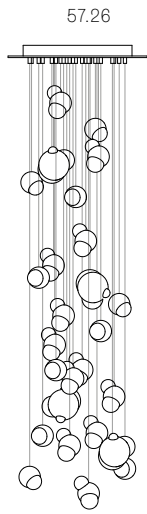

Image shown above 57.11 with rectangular canopy

100 - 150mm

Series	57
Mounting	Ceiling mounted
Glass Colours	Grey, white opaline, light mirror, dark mirror
Lamp	1.5W LED, 2500K, 130lm
Coaxial Length	3000mm standard / up to 30500mm maximum Adjustable length: 57.1 - 57.7 Non-adjustable length: 57.11 - 57.36
Canopy Finishes	57.1 - 57.7: white, black or brushed nickel canopy 57.1mi/mo: white polyurethane canopy 57.11 - 57.36: white canopy
Materials	Blown and dipped glass, cast borosilicate glass cap, braided metal coaxial cable, electrical components, steel canopy
Power Supply	Integral Remote mounted for 57.1m/mo/mi Bocci recommends remote mounting power supplies for ease of long-term maintenance.
Environment	Indoor, dry location. IP30
Note	Every single Bocci product is handmade. Each one is variously blown, poured, carved, polished, packed and dispatched directly by us. As such, no two products are identical; they are individual, irregular expressions of our research.
Patent #	US D796732 EU 002268581-0001 to 0006

Weight (kg)

Round

57.1	1.5
57.3	5
57.5	8
57.7	11
57.14	27
57.26	47
57.36	66

Square

57.11	24
57.26	49
57.36	56

Rectangle

57.11	24
57.14	29
57.20	42
57.26	49
57.36	65

ADJUSTABLE LENGTH

NON-ADJUSTABLE LENGTH

Best practices for wiring multiple single pendant fixtures with remote mounted power supplies:

- Multiple single pendant fixtures should be wired in parallel. DO NOT wire in series.
- Bocci recommends a home run line for each fixture location to avoid significant voltage drop.
- Calculations for distance to the power supply, or required wire guage in order to avoid voltage drop, are the responsibility of the installing party.

All dimensions are in millimeters (mm) unless otherwise specified.

NON-ADJUSTABLE LENGTH

1000 x 335

600

1100 x 370

755

up to 3000
standard
up to 30500
custom

All dimensions are in millimeters (mm)
unless otherwise specified.