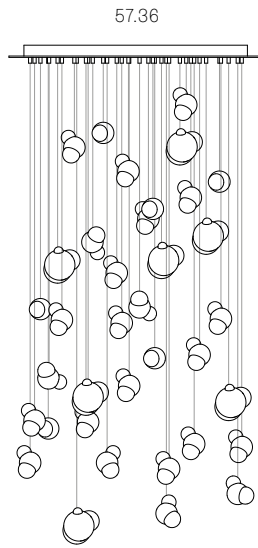

Image shown above 57.11 with rectangular canopy

100 - 150mm

Series	57
Mounting	Ceiling mounted
Glass Colours	Grey, white opaline, light mirror, dark mirror
Lamp	1.5W LED, 2500K, 130lm
Coaxial Length	3000mm standard / up to 30500mm maximum Adjustable length: 57.1 - 57.7 Non-adjustable length: 57.11 - 57.36
Canopy Finishes	57.1 - 57.7: white, black or brushed nickel canopy 57.1mi/mo: white polyurethane canopy 57.11 - 57.36: white canopy
Materials	Blown and dipped glass, cast borosilicate glass cap, braided metal coaxial cable, electrical components, steel canopy
Power Supply	Integral Remote mounted for 57.1m/mo/mi Bocci recommends remote mounting power supplies for ease of long-term maintenance.
Environment	Indoor, dry location. IP30
Note	Every single Bocci product is handmade. Each one is variously blown, poured, carved, polished, packed and dispatched directly by us. As such, no two products are identical; they are individual, irregular expressions of our research.
Patent #	US D796732 EU 002268581-0001 to 0006

Weight (kg)

Round

57.1	1.5
57.3	5
57.5	8
57.7	11
57.14	27
57.26	47
57.36	66

Square

57.11	24
57.26	49
57.36	56

Rectangle

57.11	24
57.14	29
57.20	42
57.26	49
57.36	65

ADJUSTABLE LENGTH

NON-ADJUSTABLE LENGTH

Best practices for wiring multiple single pendant fixtures with remote mounted power supplies:

- Multiple single pendant fixtures should be wired in parallel. DO NOT wire in series.
- Bocci recommends a home run line for each fixture location to avoid significant voltage drop.
- Calculations for distance to the power supply, or required wire guage in order to avoid voltage drop, are the responsibility of the installing party.

All dimensions are in millimeters (mm) unless otherwise specified.

NON-ADJUSTABLE LENGTH

1000 x 335

600

1100 x 370

755

up to 3000
standard
up to 30500
custom

All dimensions are in millimeters (mm)
unless otherwise specified.