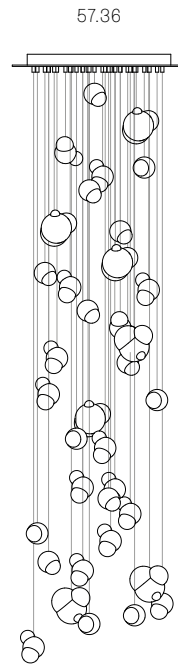

Image shown above 57.11 with rectangular canopy

100 - 150mm

Series	57
Mounting	Ceiling mounted
Glass Colours	Grey, white opaline, light mirror, dark mirror
Lamp	1.5W LED, 2500K, 130lm
Coaxial Length	3000mm standard / up to 30500mm maximum Adjustable length: 57.1 - 57.7 Non-adjustable length: 57.11 - 57.36
Canopy Finishes	57.1 - 57.7: white, black or brushed nickel canopy 57.1mi/mo: white polyurethane canopy 57.11 - 57.36: white canopy
Materials	Blown and dipped glass, cast borosilicate glass cap, braided metal coaxial cable, electrical components, steel canopy
Power Supply	Integral Remote mounted for 57.1m/mo/mi Bocci recommends remote mounting power supplies for ease of long-term maintenance.
Environment	Indoor, dry location. IP30
Note	Every single Bocci product is handmade. Each one is variously blown, poured, carved, polished, packed and dispatched directly by us. As such, no two products are identical; they are individual, irregular expressions of our research.
Patent #	US D796732 EU 002268581-0001 to 0006

Weight (kg)

Round

57.1	1.5
57.3	5
57.5	8
57.7	11
57.14	27
57.26	47
57.36	66

Square

57.11	24
57.26	49
57.36	56

Rectangle

57.11	24
57.14	29
57.20	42
57.26	49
57.36	65

ADJUSTABLE LENGTH

NON-ADJUSTABLE LENGTH

Best practices for wiring multiple single pendant fixtures with remote mounted power supplies:

- Multiple single pendant fixtures should be wired in parallel. DO NOT wire in series.
- Bocci recommends a home run line for each fixture location to avoid significant voltage drop.
- Calculations for distance to the power supply, or required wire guage in order to avoid voltage drop, are the responsibility of the installing party.

All dimensions are in millimeters (mm) unless otherwise specified.

NON-ADJUSTABLE LENGTH

1000 x 335

600

1100 x 370

755

up to 3000
standard
up to 30500
custom

All dimensions are in millimeters (mm)
unless otherwise specified.