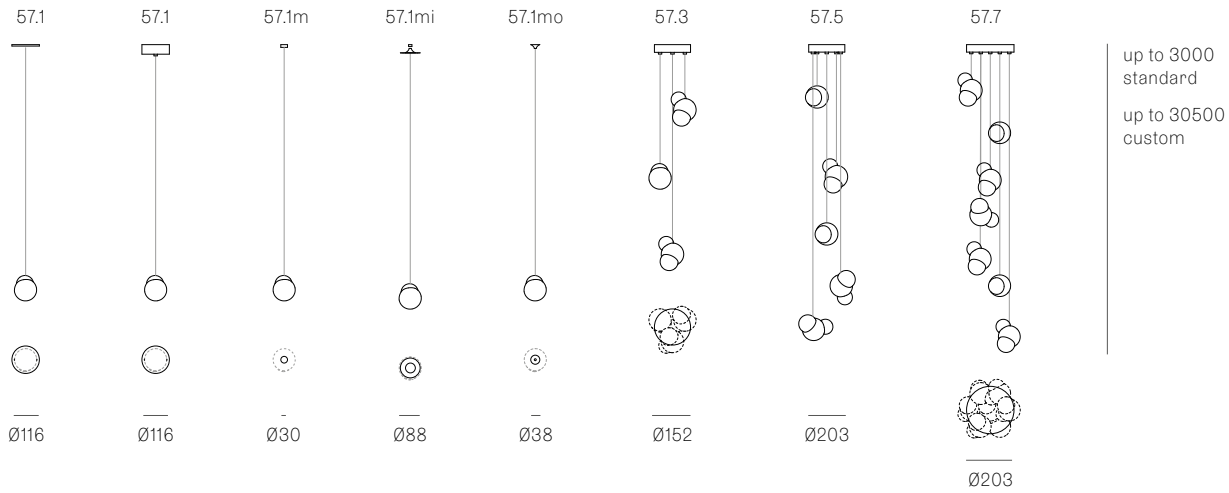

Image shown above 57.11 with rectangular canopy

100 - 150mm

Series	57
Mounting	Ceiling mounted
Glass Colours	Grey, white opaline, light mirror, dark mirror
Lamp	1.5W LED, 2500K, 130lm
Coaxial Length	3000mm standard / up to 30500mm maximum Adjustable length: 57.1 - 57.7 Non-adjustable length: 57.11 - 57.36
Canopy Finishes	57.1 - 57.7: white, black or brushed nickel canopy 57.1mi/mo: white polyurethane canopy 57.11 - 57.36: white canopy
Materials	Blown and dipped glass, cast borosilicate glass cap, braided metal coaxial cable, electrical components, steel canopy
Power Supply	Integral Remote mounted for 57.1m/mo/mi Bocci recommends remote mounting power supplies for ease of long-term maintenance.
Environment	Indoor, dry location. IP30
Note	Every single Bocci product is handmade. Each one is variously blown, poured, carved, polished, packed and dispatched directly by us. As such, no two products are identical; they are individual, irregular expressions of our research.
Patent #	US D796732 EU 002268581-0001 to 0006

Weight (kg)

Round

57.1	1.5
57.3	5
57.5	8
57.7	11
57.14	27
57.26	47
57.36	66

Square

57.11	24
57.26	49
57.36	56

Rectangle

57.11	24
57.14	29
57.20	42
57.26	49
57.36	65

ADJUSTABLE LENGTH

NON-ADJUSTABLE LENGTH

Best practices for wiring multiple single pendant fixtures with remote mounted power supplies:

- Multiple single pendant fixtures should be wired in parallel. DO NOT wire in series.
- Bocci recommends a home run line for each fixture location to avoid significant voltage drop.
- Calculations for distance to the power supply, or required wire guage in order to avoid voltage drop, are the responsibility of the installing party.

All dimensions are in millimeters (mm) unless otherwise specified.

NON-ADJUSTABLE LENGTH

1000 x 335

600

1100 x 370

755

up to 3000
standard
up to 30500
custom

All dimensions are in millimeters (mm)
unless otherwise specified.