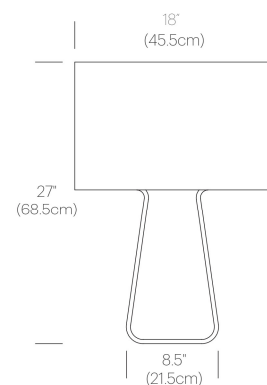

## PACKAGING WEIGHT AND DIMENSIONS

TT 14:	3.55LBS	16" X 11" X 5.5"
	1.6KGS	41cm X 28cm X 14cm
TT 21:	9.45LBS	23" X 16" X 8"
	4.3KGS	58cm X 41cm X 20cm
TT 27:	18.6LBS	29" X 21" X 12.5"
	8.4KGS	74cm X 53cm X 32cm

## DIMENSIONS

TUBE TOP 14

TUBE TOP 21

TUBE TOP 27

## DIMENSIONS

TUBE TOP COLOR