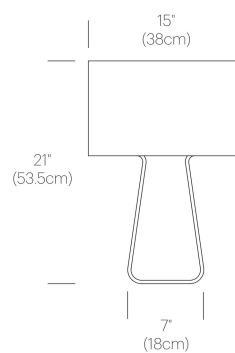

## PACKAGING WEIGHT AND DIMENSIONS

TT 14:	3.55LBS	16" X 11" X 5.5"
	1.6KGS	41cm X 28cm X 14cm
TT 21:	9.45LBS	23" X 16" X 8"
	4.3KGS	58cm X 41cm X 20cm
TT 27:	18.6LBS	29" X 21" X 12.5"
	8.4KGS	74cm X 53cm X 32cm

## DIMENSIONS

TUBE TOP 14

TUBE TOP 21

TUBE TOP 27

## DIMENSIONS

TUBE TOP COLOR