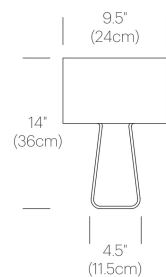

## PACKAGING WEIGHT AND DIMENSIONS

TT 14:	3.55LBS	16" X 11" X 5.5"
	1.6KGS	41cm X 28cm X 14cm
TT 21:	9.45LBS	23" X 16" X 8"
	4.3KGS	58cm X 41cm X 20cm
TT 27:	18.6LBS	29" X 21" X 12.5"
	8.4KGS	74cm X 53cm X 32cm

## DIMENSIONS

TUBE TOP 14

TUBE TOP 21

TUBE TOP 27

## DIMENSIONS

TUBE TOP COLOR