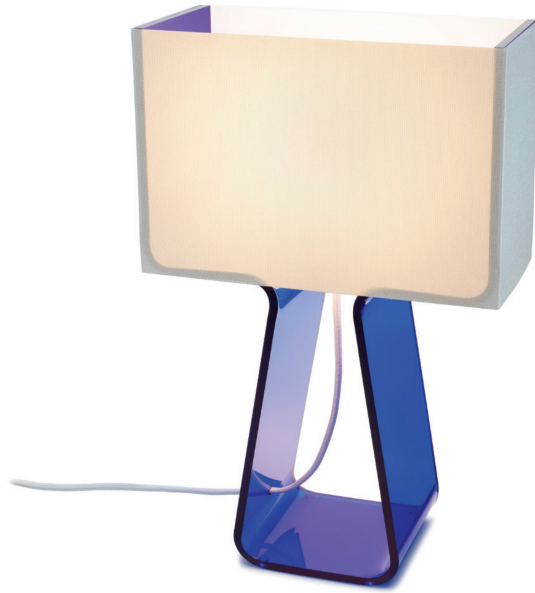

TUBE TOP COLORS

DESCRIPTION

A minimalist statement in form and proportion, Tube Top combines a transparent formed acrylic base to support its elegant mesh fabric shade in tension, steering away from conventional modes of construction. Its lightweight shade appears to float freely, gently tethered by its fabric cable.

FIXTURE TYPE

Table

LIGHT SOURCE

TT C: (1) Glossy White E12 candelabra base 60W G16½ bulb: 672 lm

PRODUCT CODES

Tube Top (Yellow):	TUBE 14 YEL
Tube Top (Bright Green):	TUBE 14 GRN
Tube Top (Ruby Red):	TUBE 14 RED
Tube Top (Hot Pink):	TUBE 14 PIN
Tube Top (Sky Blue):	TUBE 14 SKY
Tube Top (Cobalt Blue):	TUBE 14 BLU

LIGHT CONTROL

Full range dim (In-line rotary dimmer)

FEATURES

Full-range dimmer

SPECIFICATIONS

Voltage: 120V or 220V

Cable length: 6' (182cm)

1 year warranty

CERTIFICATIONS

PACKAGING WEIGHT AND DIMENSIONS

TT 14:	3.55LBS	16" X 11" X 5.5"
	1.6KGS	41cm X 28cm X 14cm

NOTES

Custom requests can be considered on volume orders

FINISHES

WHITE/
GREEN

WHITE/
HOT PINK

WHITE/
YELLOW

WHITE/
SKY BLUE

WHITE/
COBALT

WHITE/
RUBY RED

DIMENSIONS

TUBE TOP COLOR