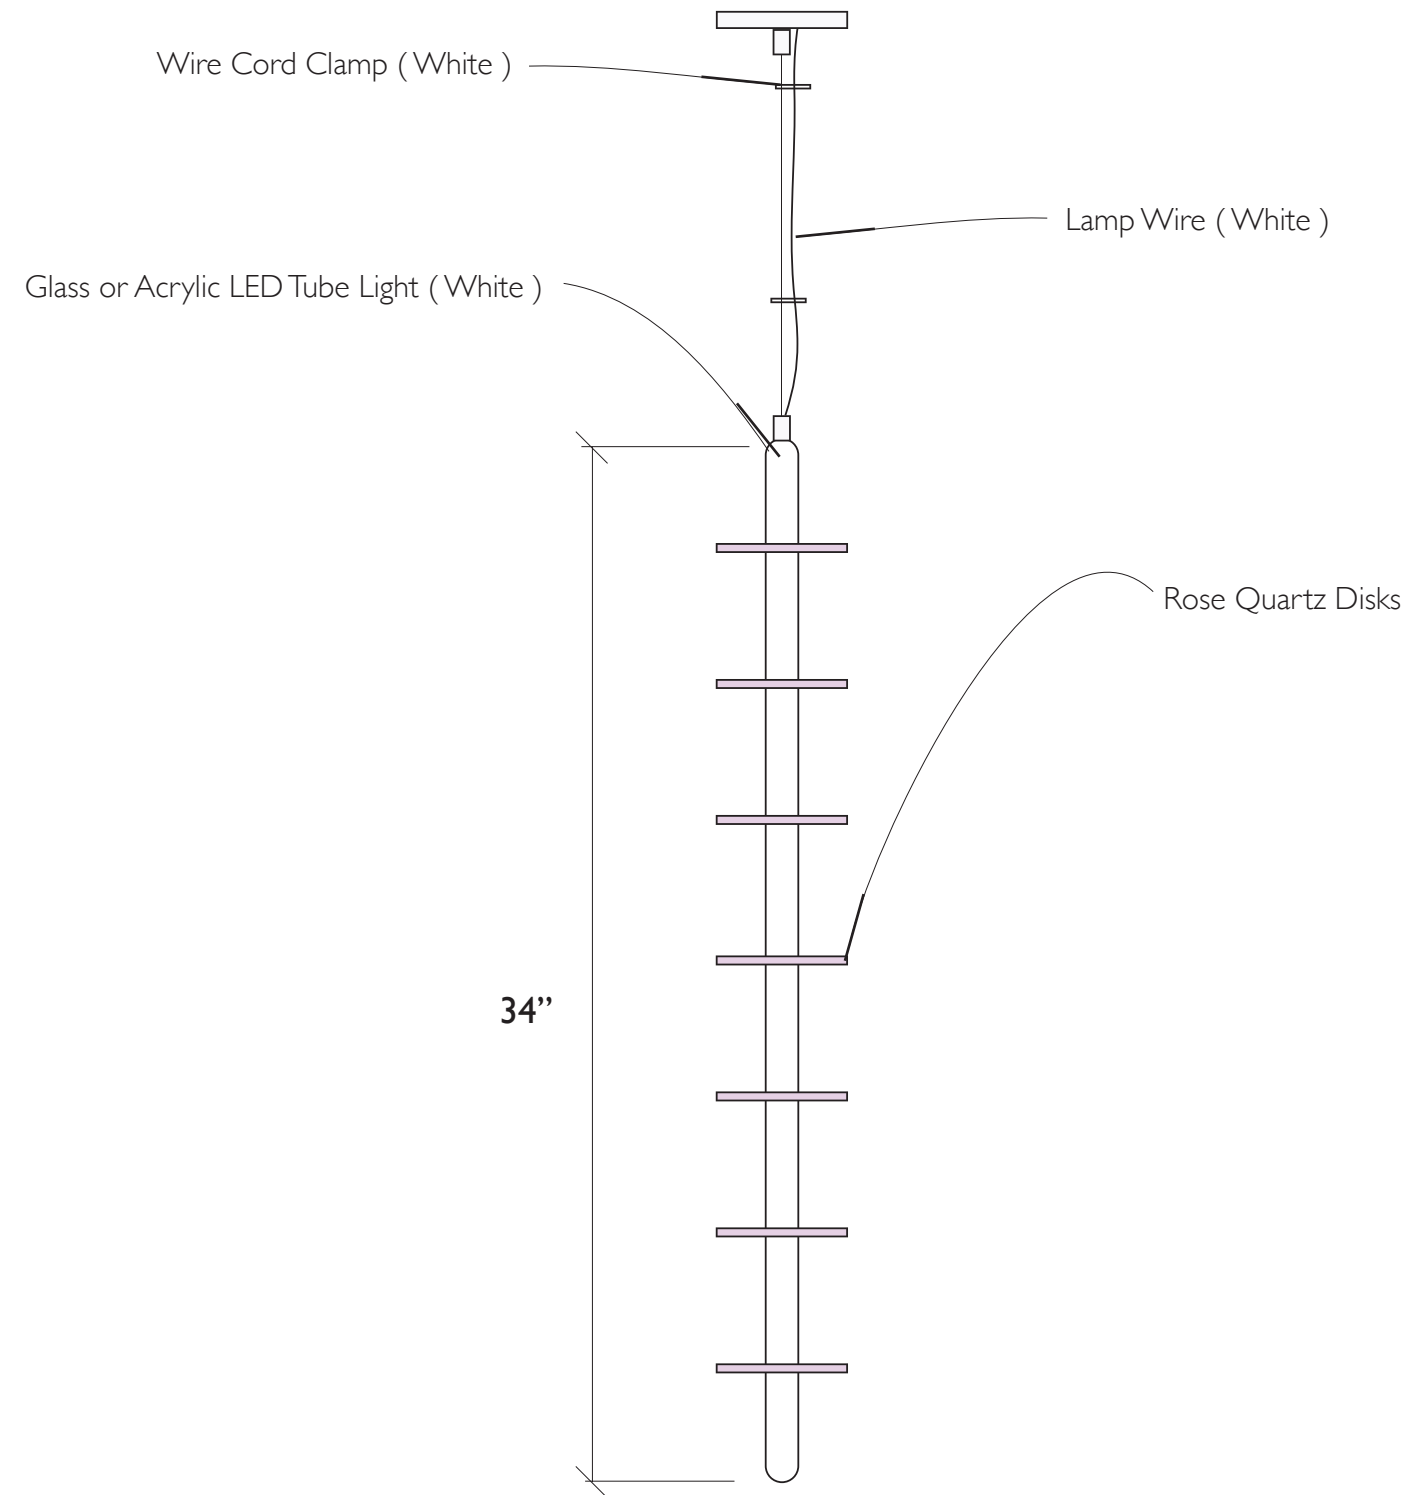

**Shelter Bay**

Wire Cord Clamp (White)

Lamp Wire (White)

Rose Quartz Disks

Glass or Acrylic LED Tube Light (White)

## PERSPECTIVE VIEW - HORIZONTAL PENDANT

all images and text © SHELTER BAY 2015

FRONT VIEW - HORIZONTAL PENDANT

all images and text © SHELTER BAY 2015

## SIDE VIEW - HORIZONTAL PENDANT

all images and text © SHELTER BAY 2015