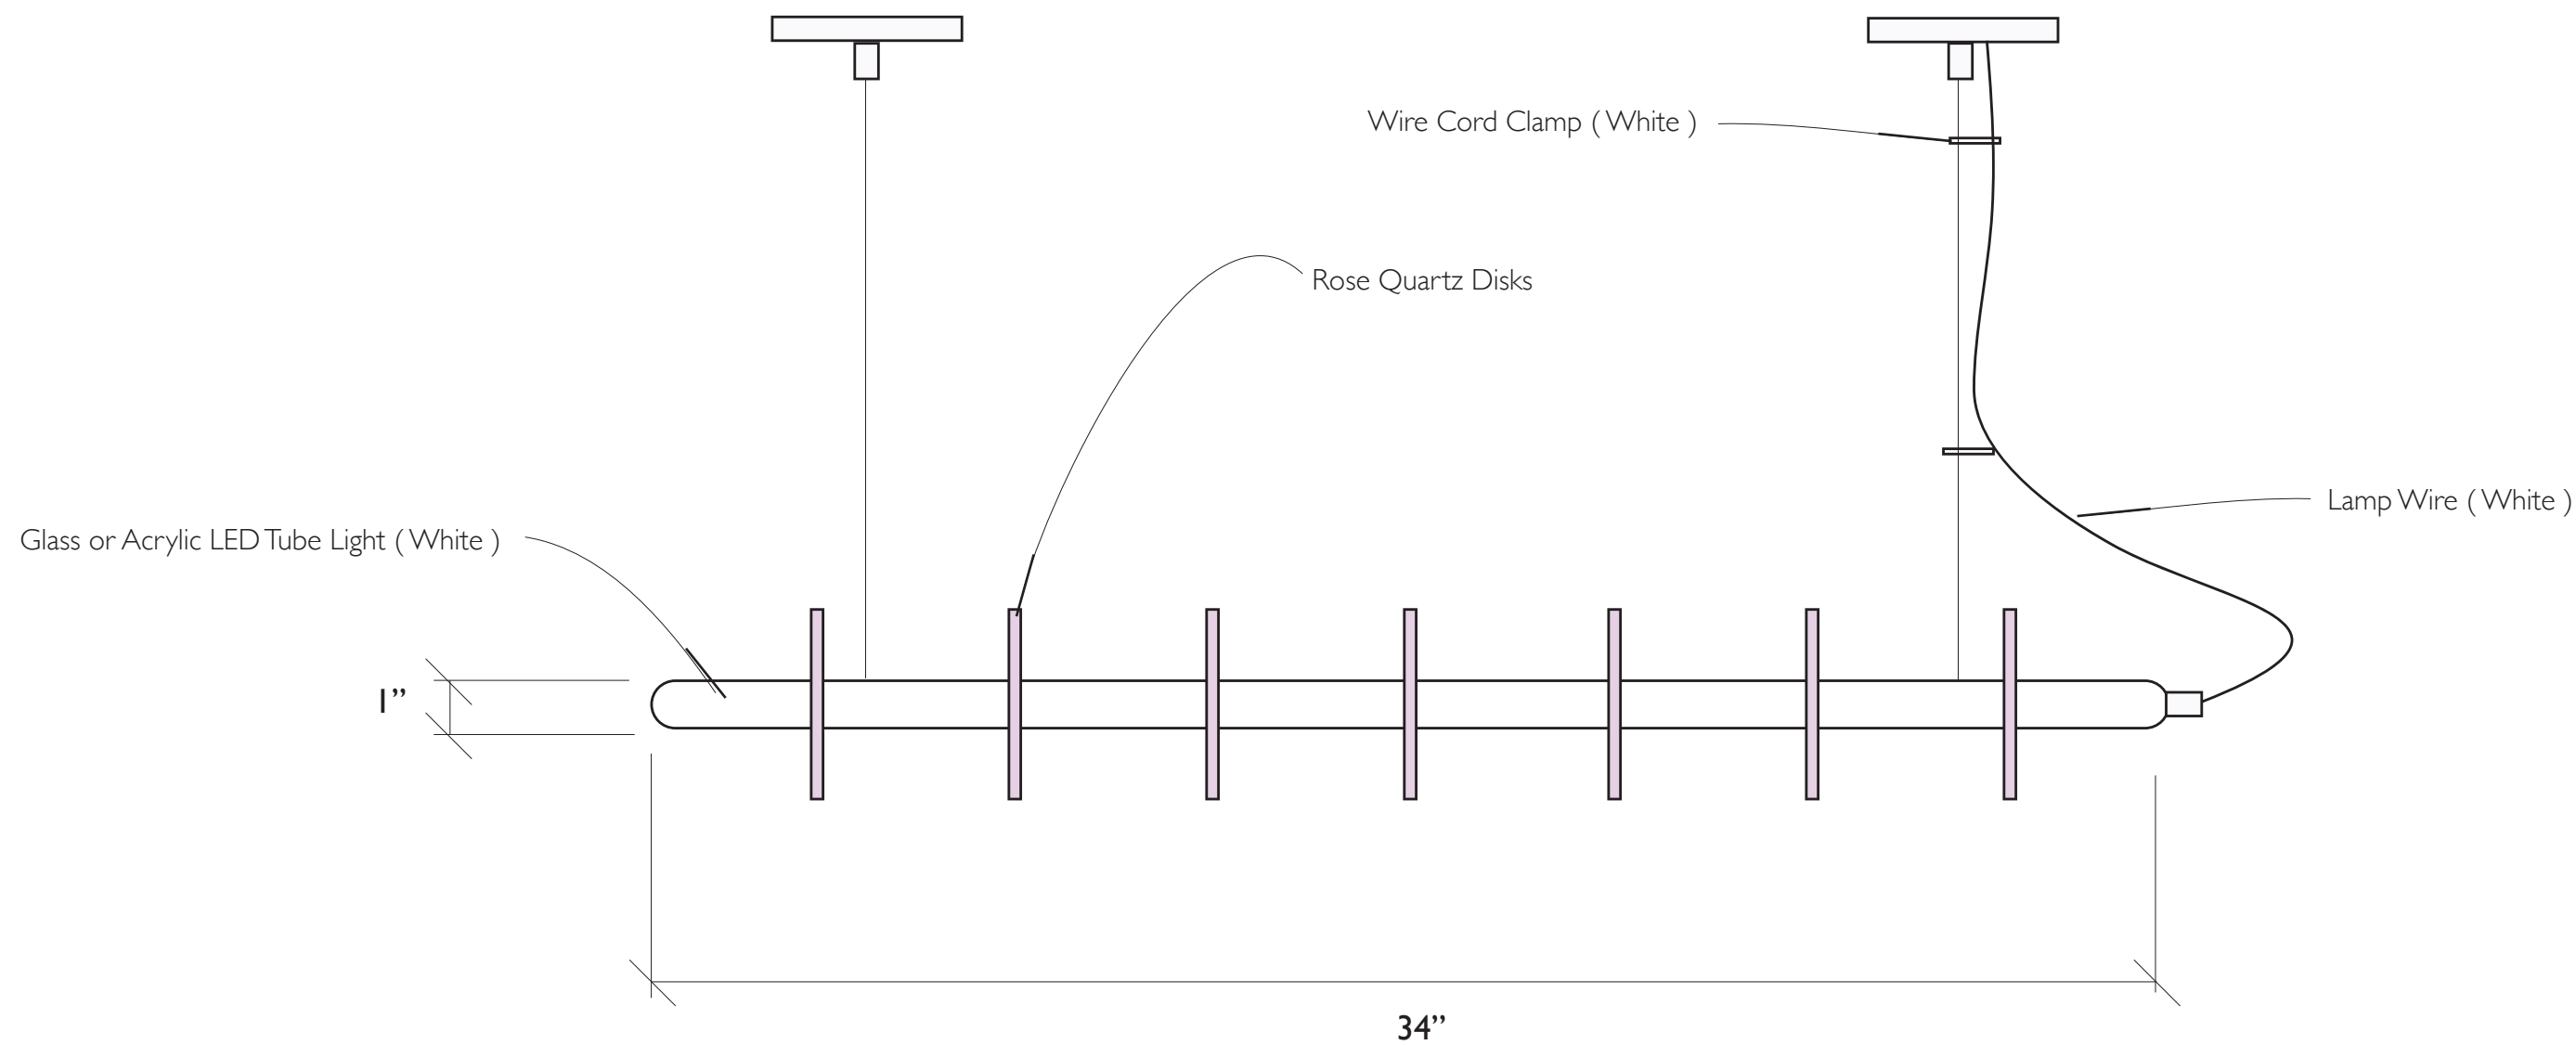

FRONT VIEW - HORIZONTAL PENDANT

all images and text © SHELTER BAY 2015