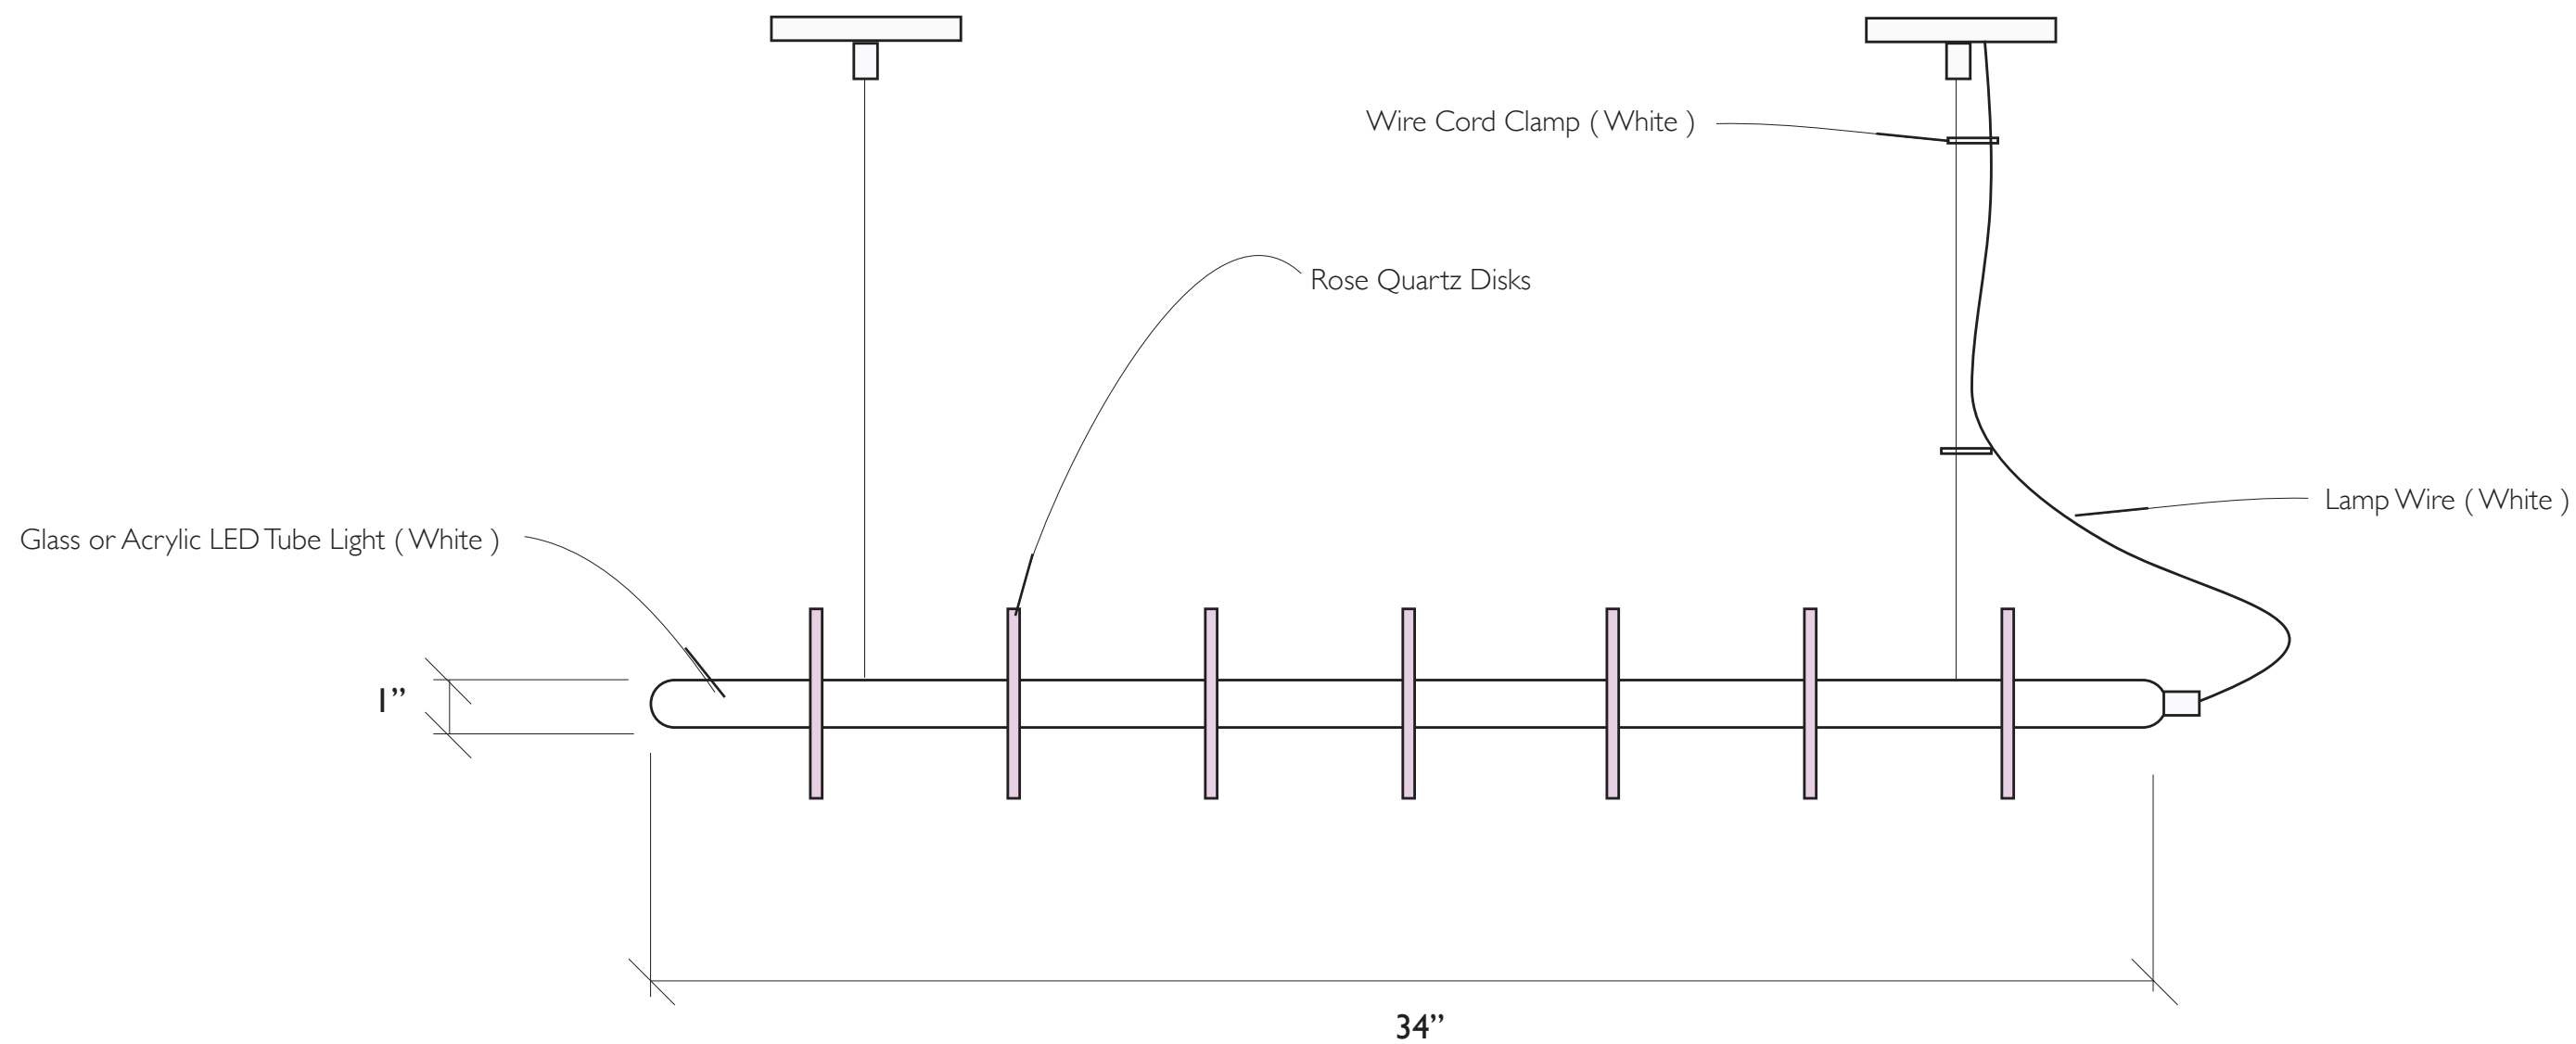

**Shelter Bay**

Wire Cord Clamp (White)

Lamp Wire (White)

Rose Quartz Disks

Glass or Acrylic LED Tube Light (White)

## PERSPECTIVE VIEW - HORIZONTAL PENDANT

all images and text © SHELTER BAY 2015