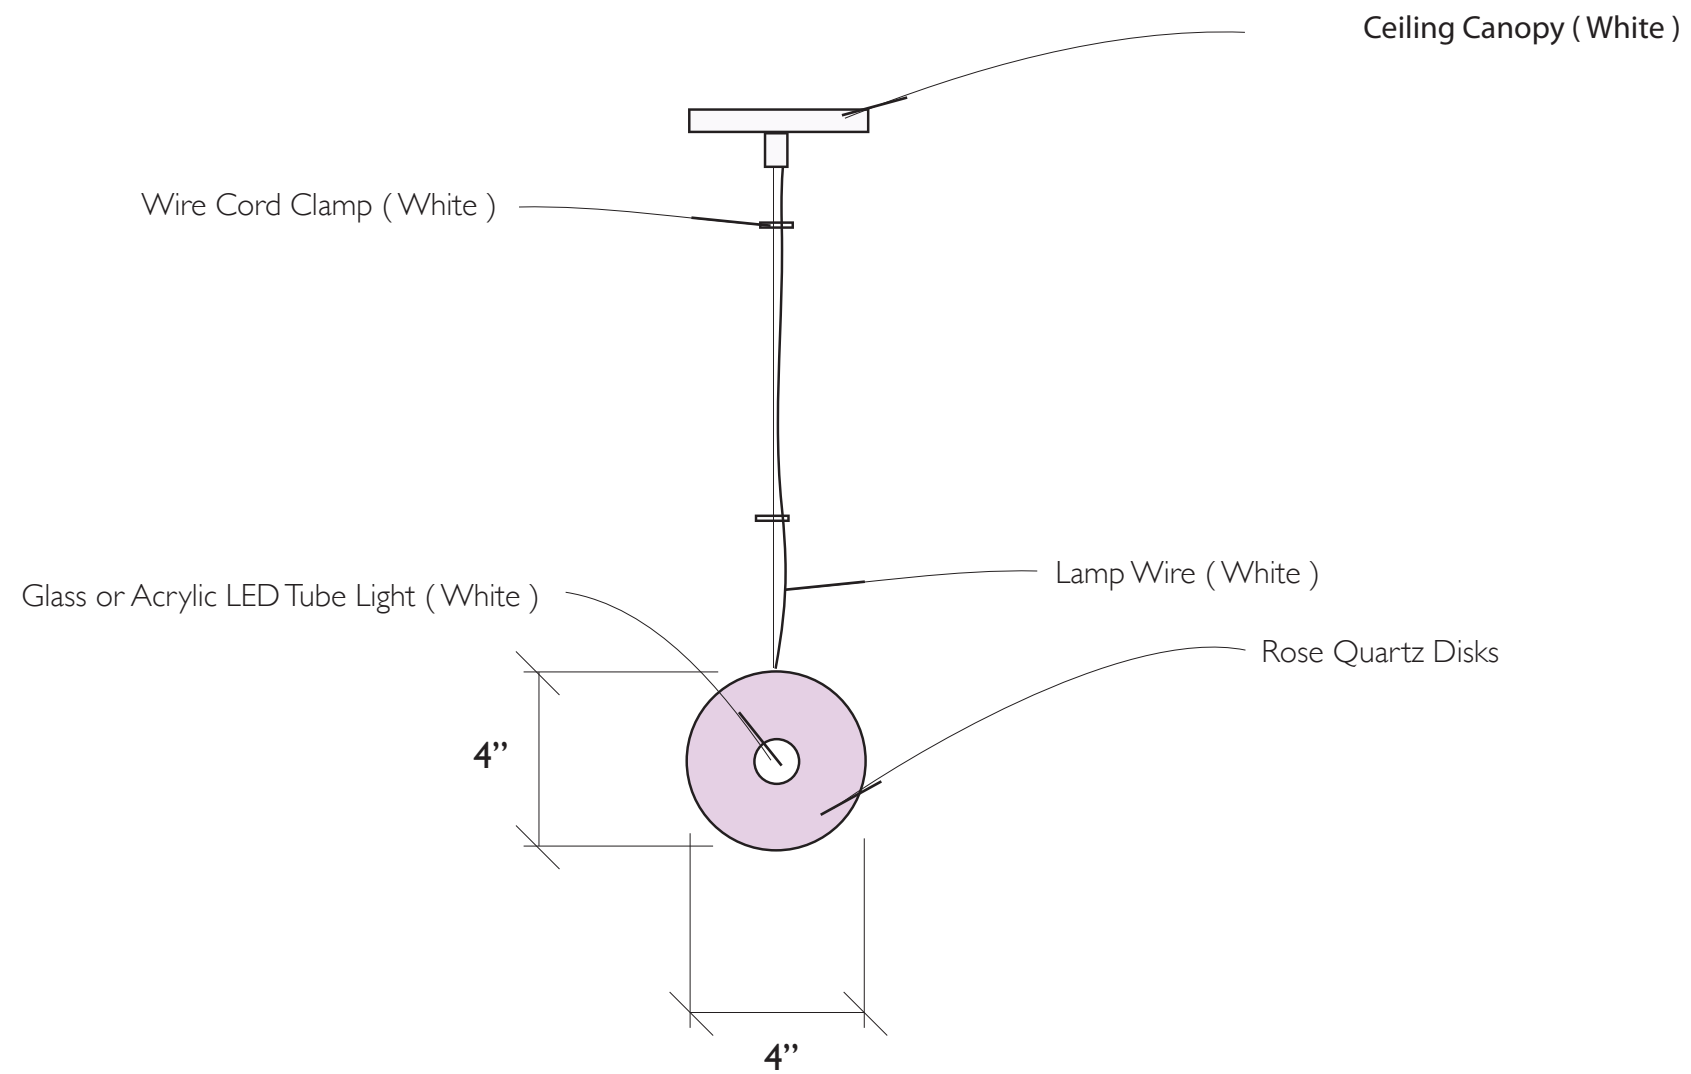

SIDE VIEW - HORIZONTAL PENDANT

all images and text © SHELTER BAY 2015