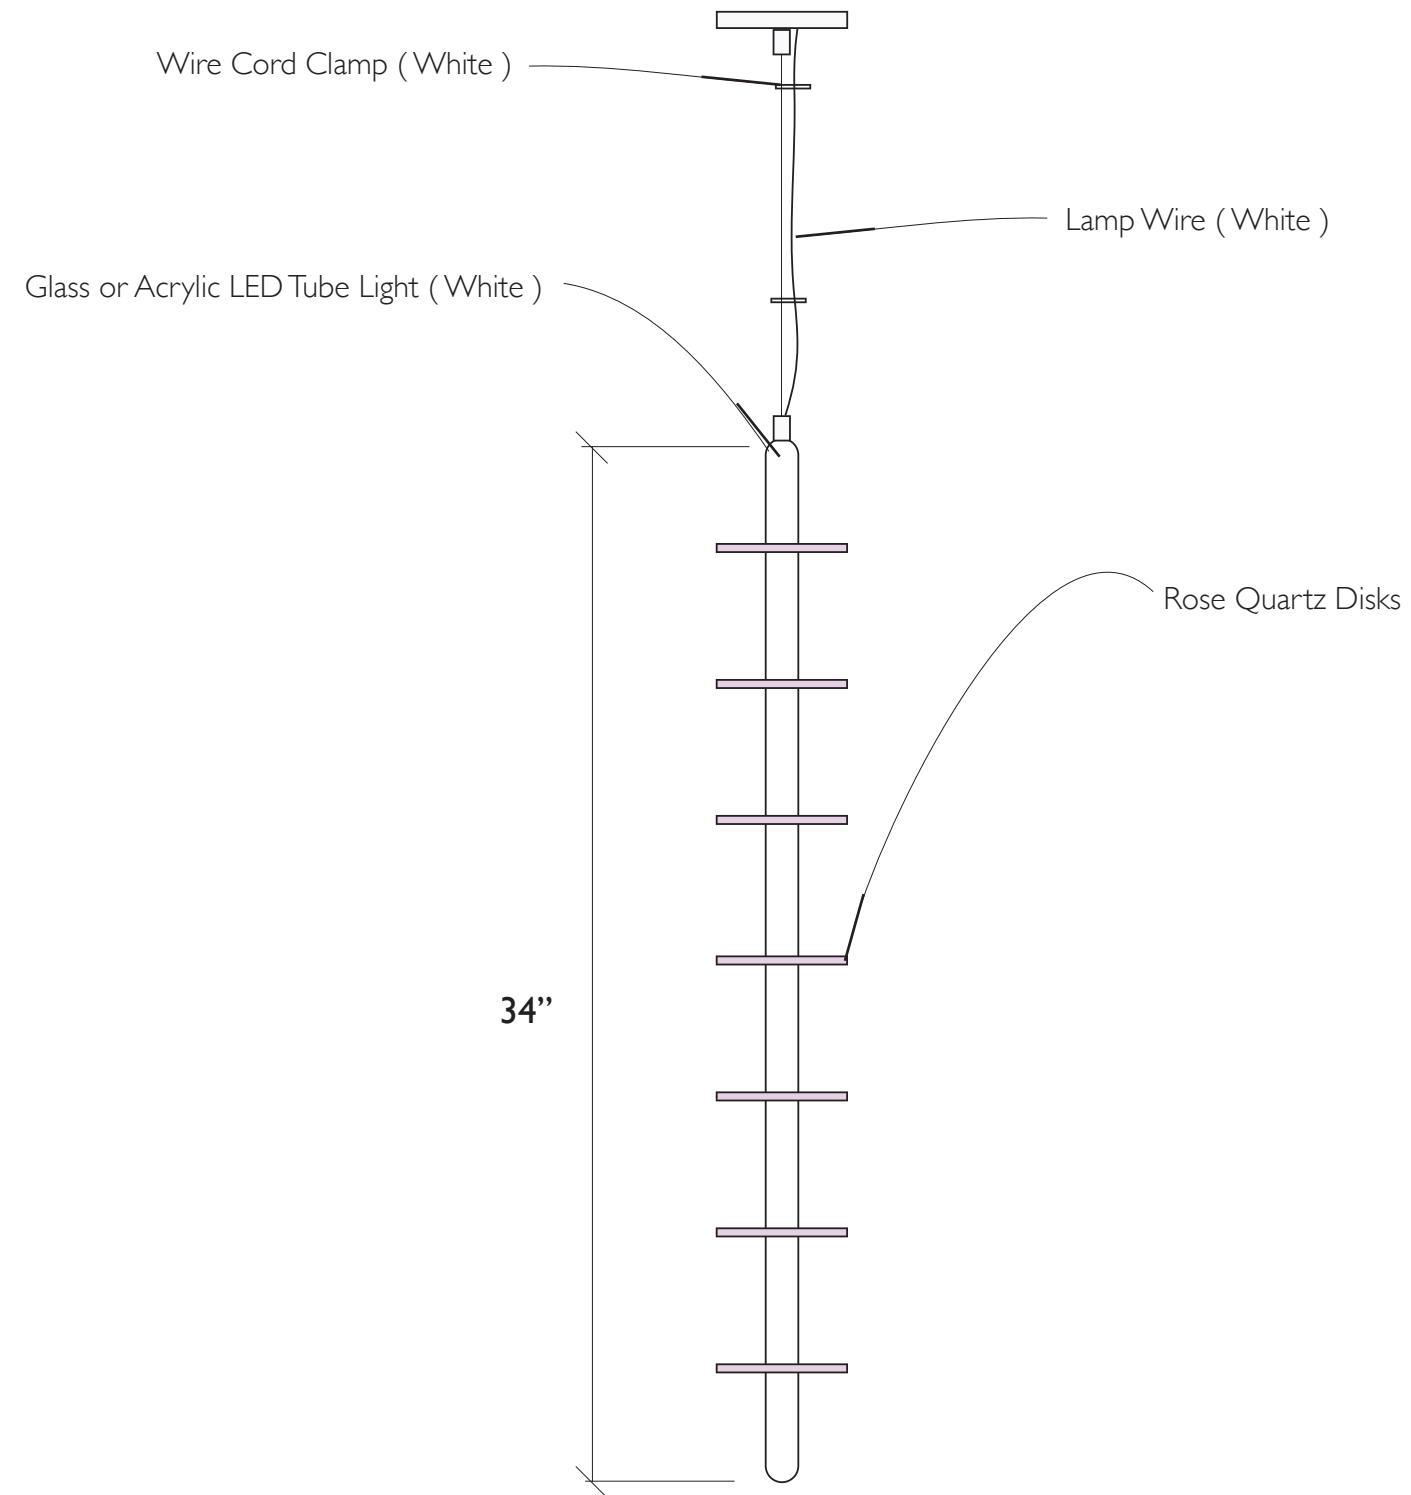

VERTICAL PENDANT

all images and text © SHELTER BAY 2015