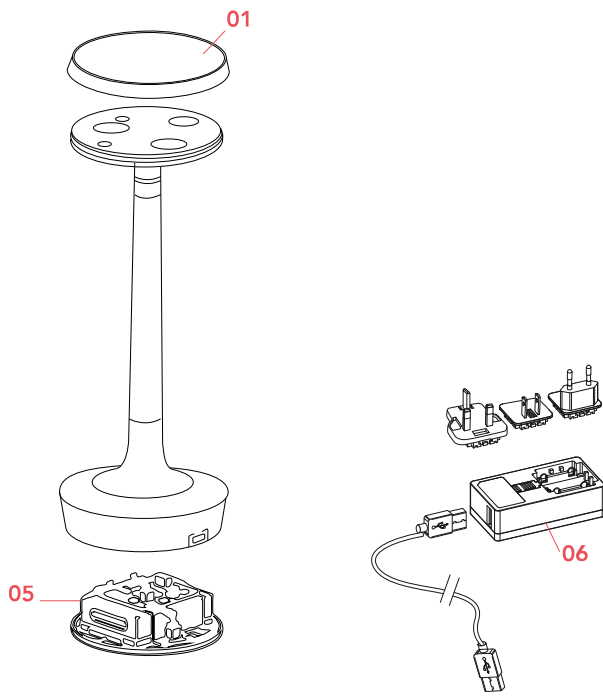

## Schematic light drawing

OPTIONAL

F1036088

Bon Jour Unplugged Crown

OPTIONAL

F1036019

Bon Jour Unplugged Crown

## Spare Parts

- |     |   |           |
|-----|---|-----------|
| 01. | Top cover matt chrome assembly              | RF25459   |
| 05. | Base assembly with new battery kit          | RF1037200 |
| 06. | Power charger with electrical cable & plugs | RF1035109 |