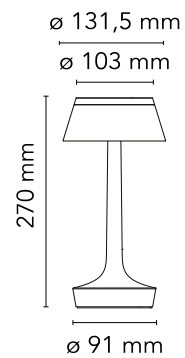

### Main specifications

EAN	8059607014523
Mounting	Table
Environments	Indoor dry location
Light Source Type	LED
LED type	LED Module
Power (W)	2.5
System flux (lm)	181

### Physical

Colour	Matte Chrome
Length (mm)	110
Net weight (kg)	0.55
Package height (mm)	170
Package width (mm)	230
Package length (mm)	375
Package volume (m3)	0.01
IP internal	20