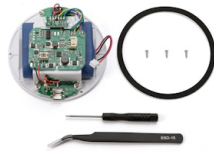

RF25459

Top cover matt chrome assembly

RF1037200

Base assembly with new battery kit

RF1035109

Power charger with electrical cable & plugs